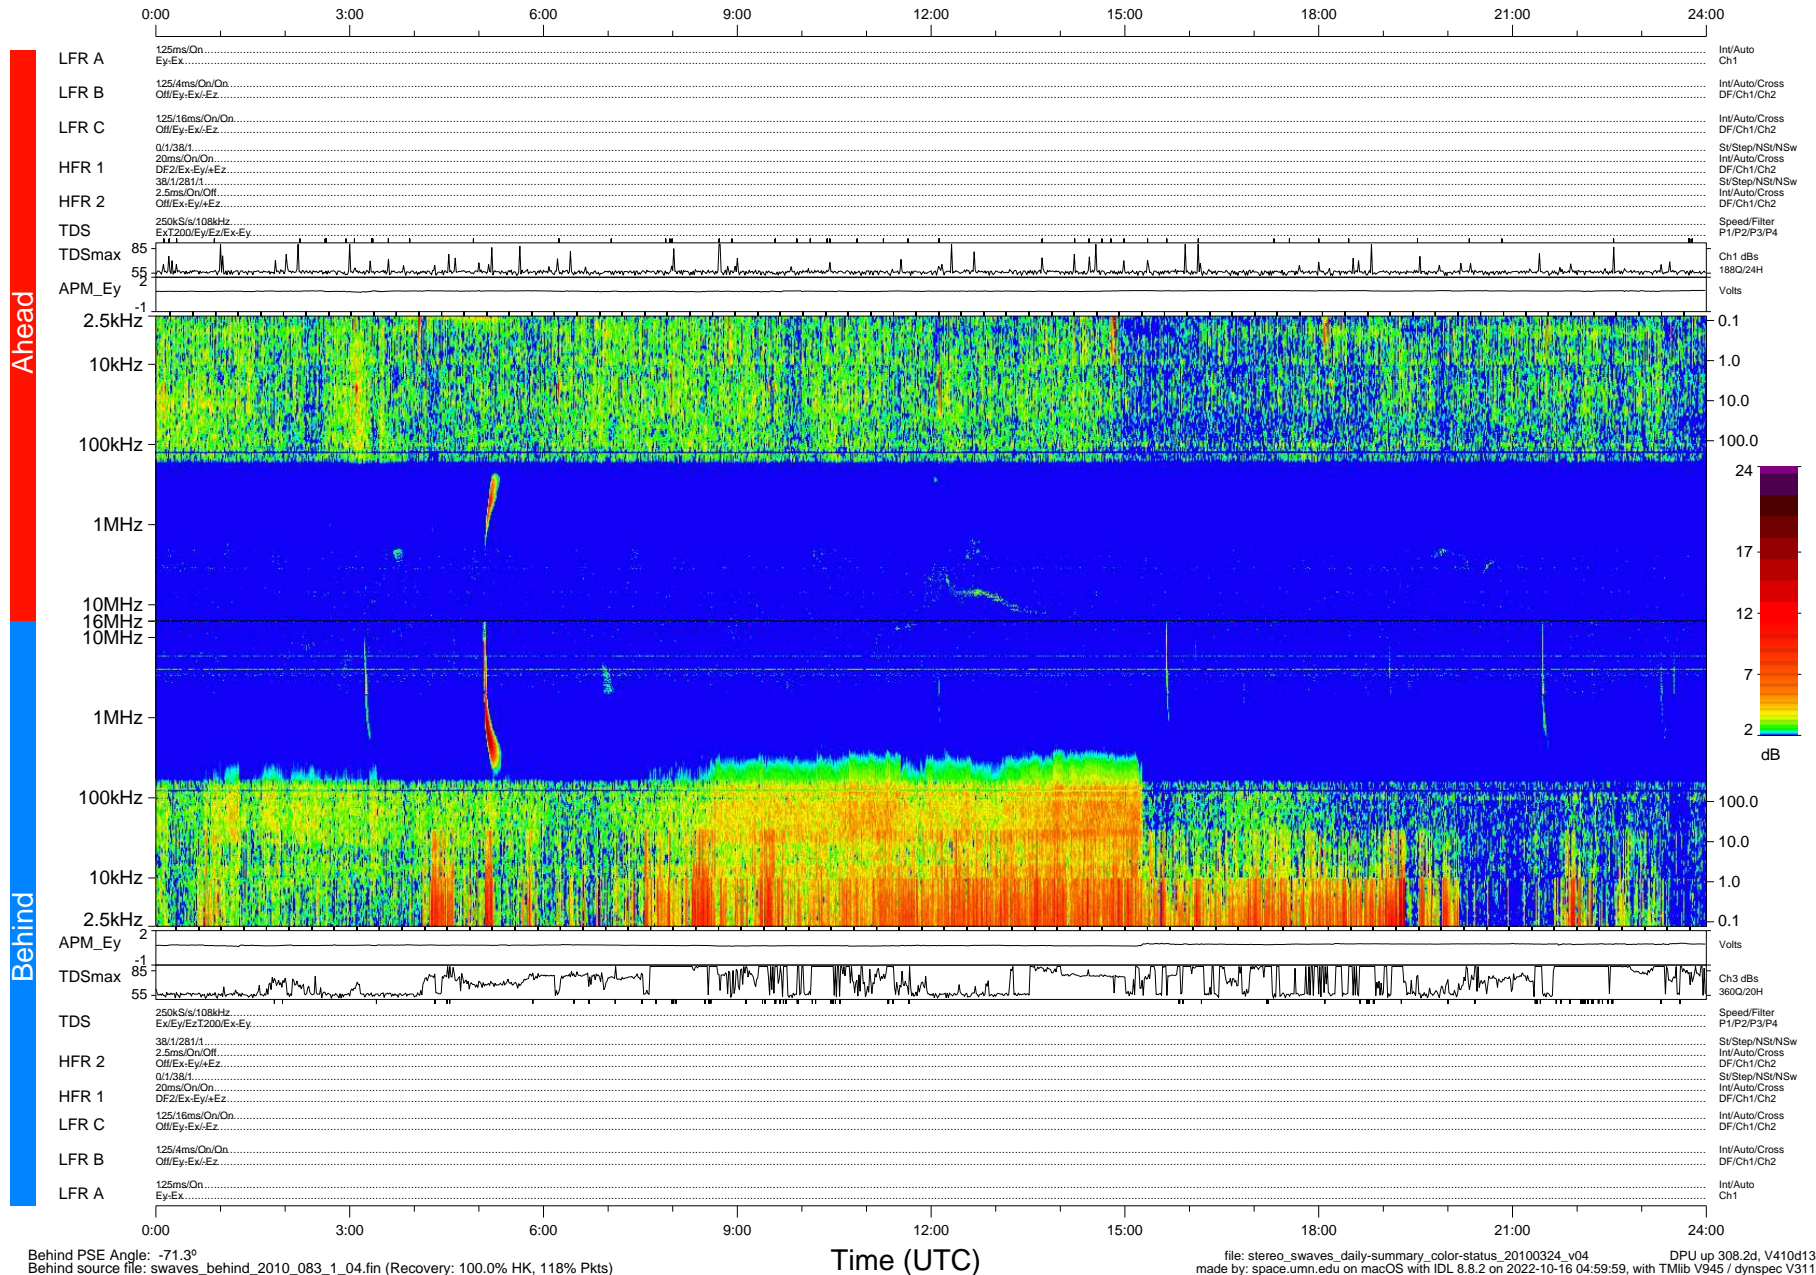

STEREO/WAVES Daily Summary - 24-Mar-2010 (DOY 083)

Ahead source file: swaves_ahead_2010_083_1_04.fin (Recovery: 100.0% HK, 93% Pkts)
Ahead PSE Angle: 66.8°

DPU up 232.4d, V410d12

Behind PSE Angle: -71.3°
Behind source file: swaves_behind_2010_083_1_04.fin (Recovery: 100.0% HK, 118% Pkts)

Time (UTC)