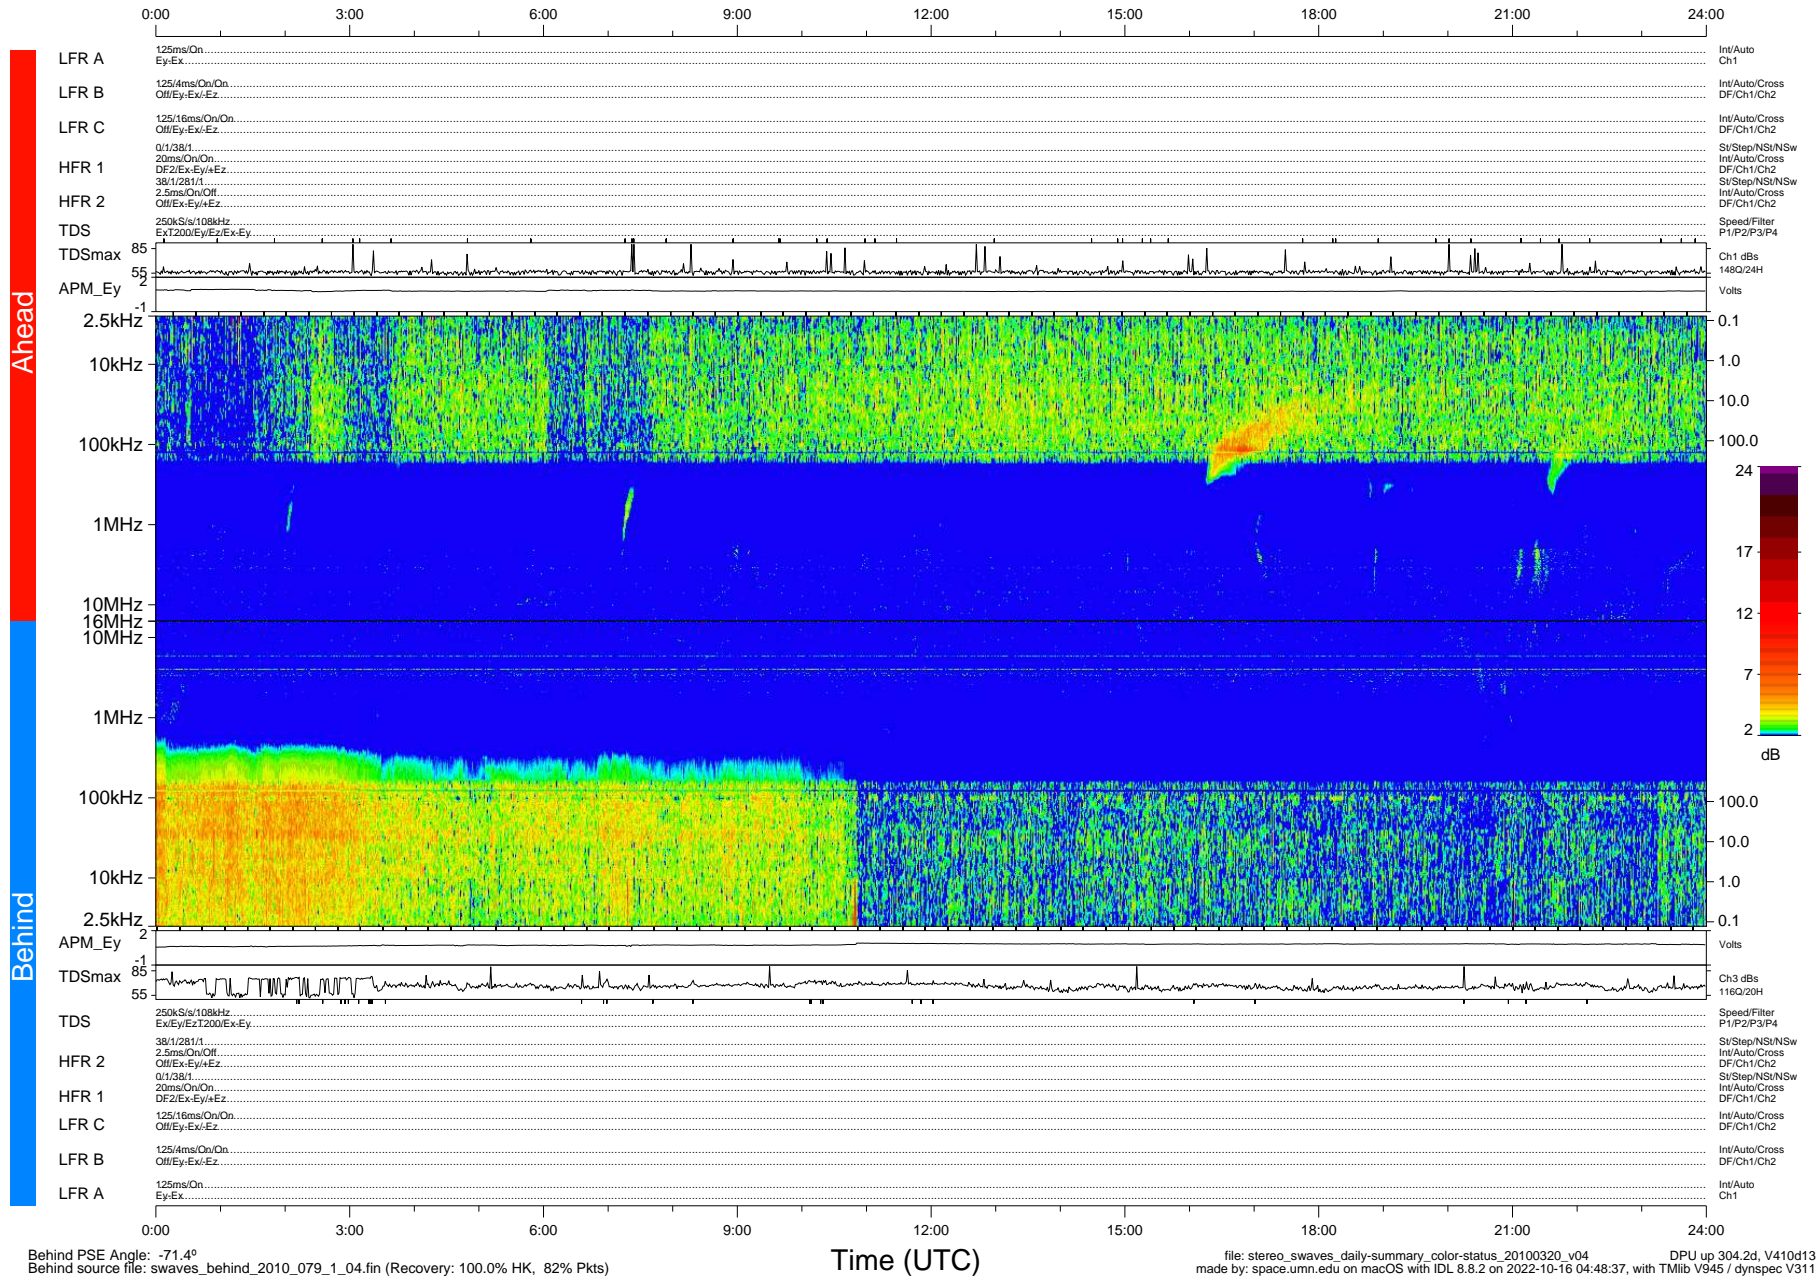

STEREO/WAVES Daily Summary - 20-Mar-2010 (DOY 079)

Ahead source file: swaves_ahead_2010_079_1_04.fin (Recovery: 100.0% HK, 87% Pkts)
Ahead PSE Angle: 66.5°

DPU up 228.4d, V410d12

Behind PSE Angle: -71.4°
Behind source file: swaves_behind_2010_079_1_04.fin (Recovery: 100.0% HK, 82% Pkts)