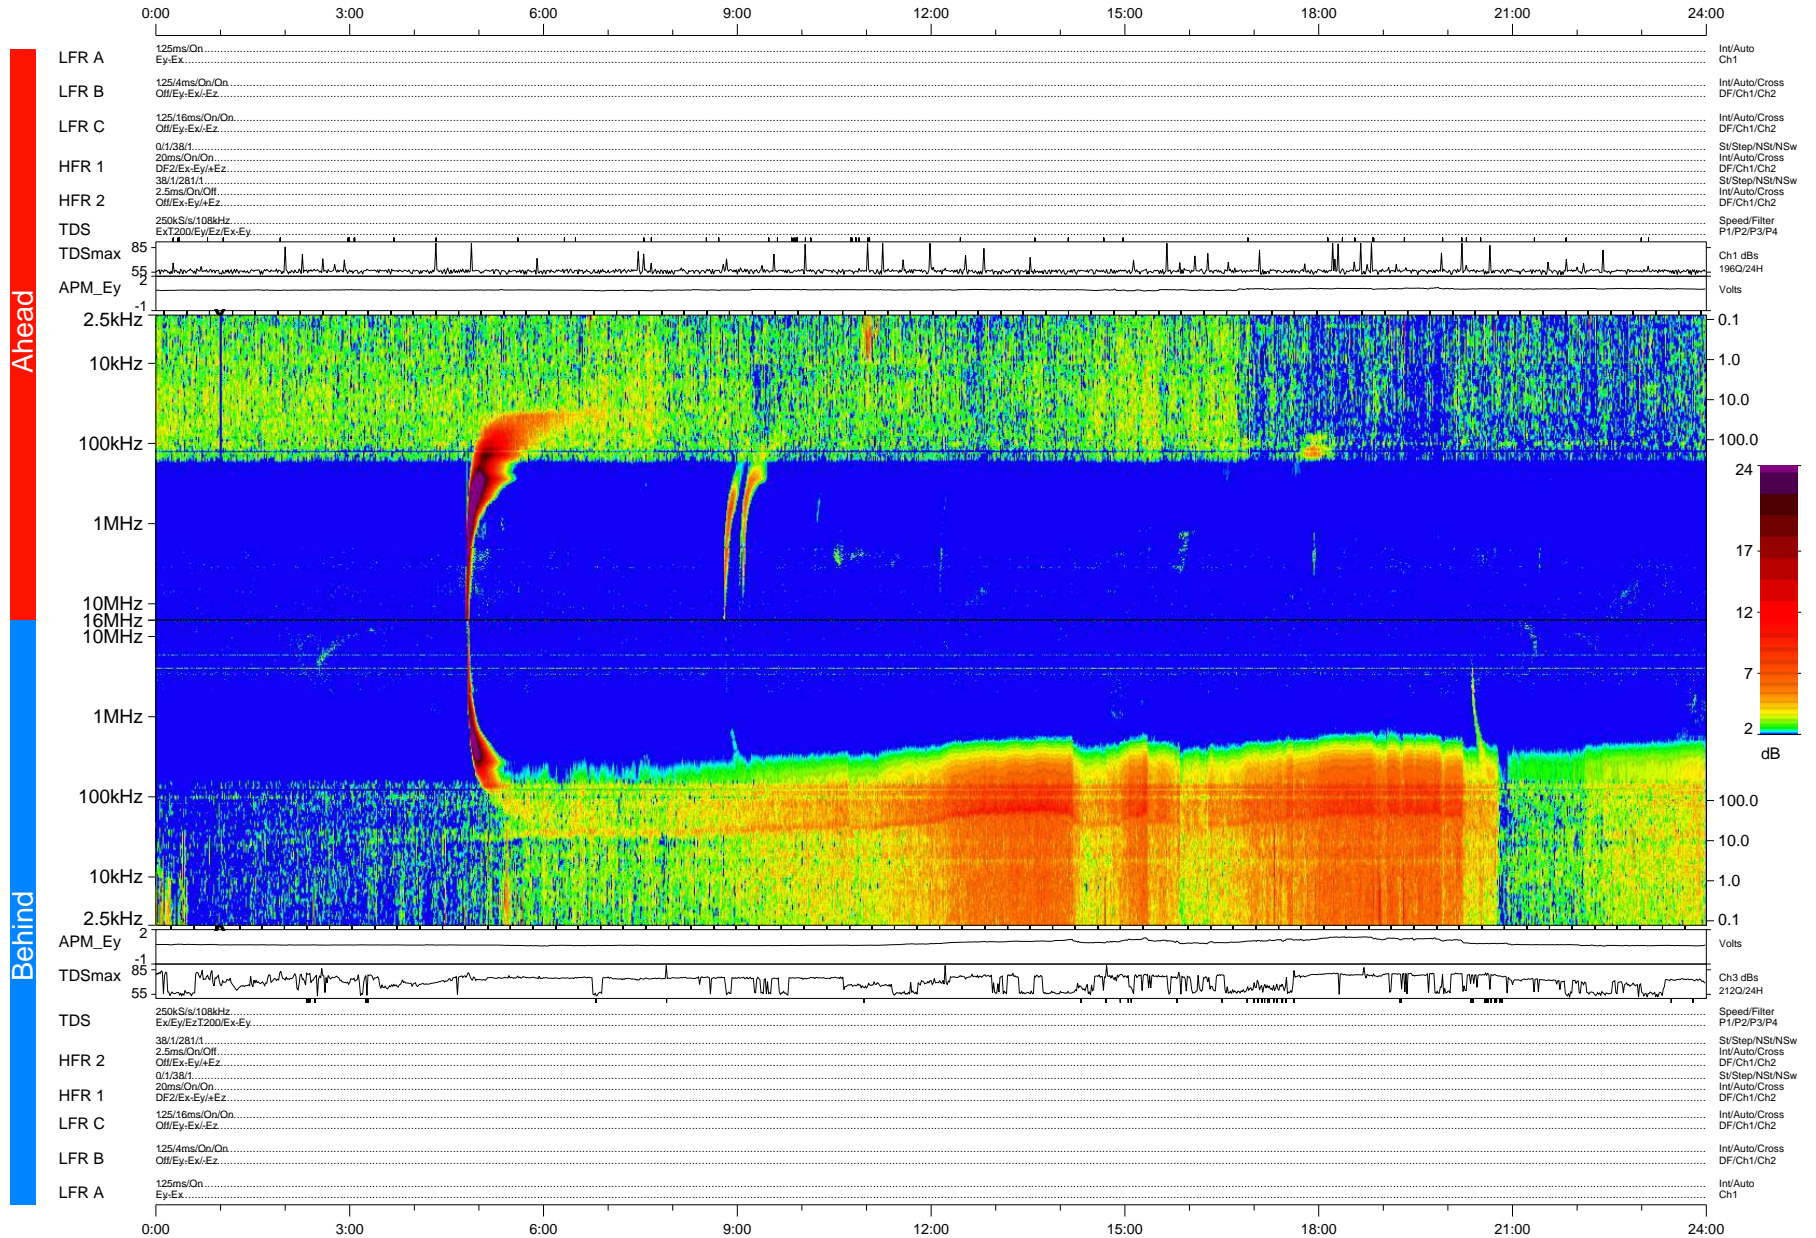

STEREO/WAVES Daily Summary - 19-Mar-2010 (DOY 078)

Ahead source file: swaves_ahead_2010_078_1_04.fin (Recovery: 100.0% HK, 94% Pkts)
Ahead PSE Angle: 66.5°

DPU up 227.4d, V410d12

Behind PSE Angle: -71.4°
Behind source file: swaves_behind_2010_078_1_04.fin (Recovery: 100.0% HK, 97% Pkts)

Time (UTC)