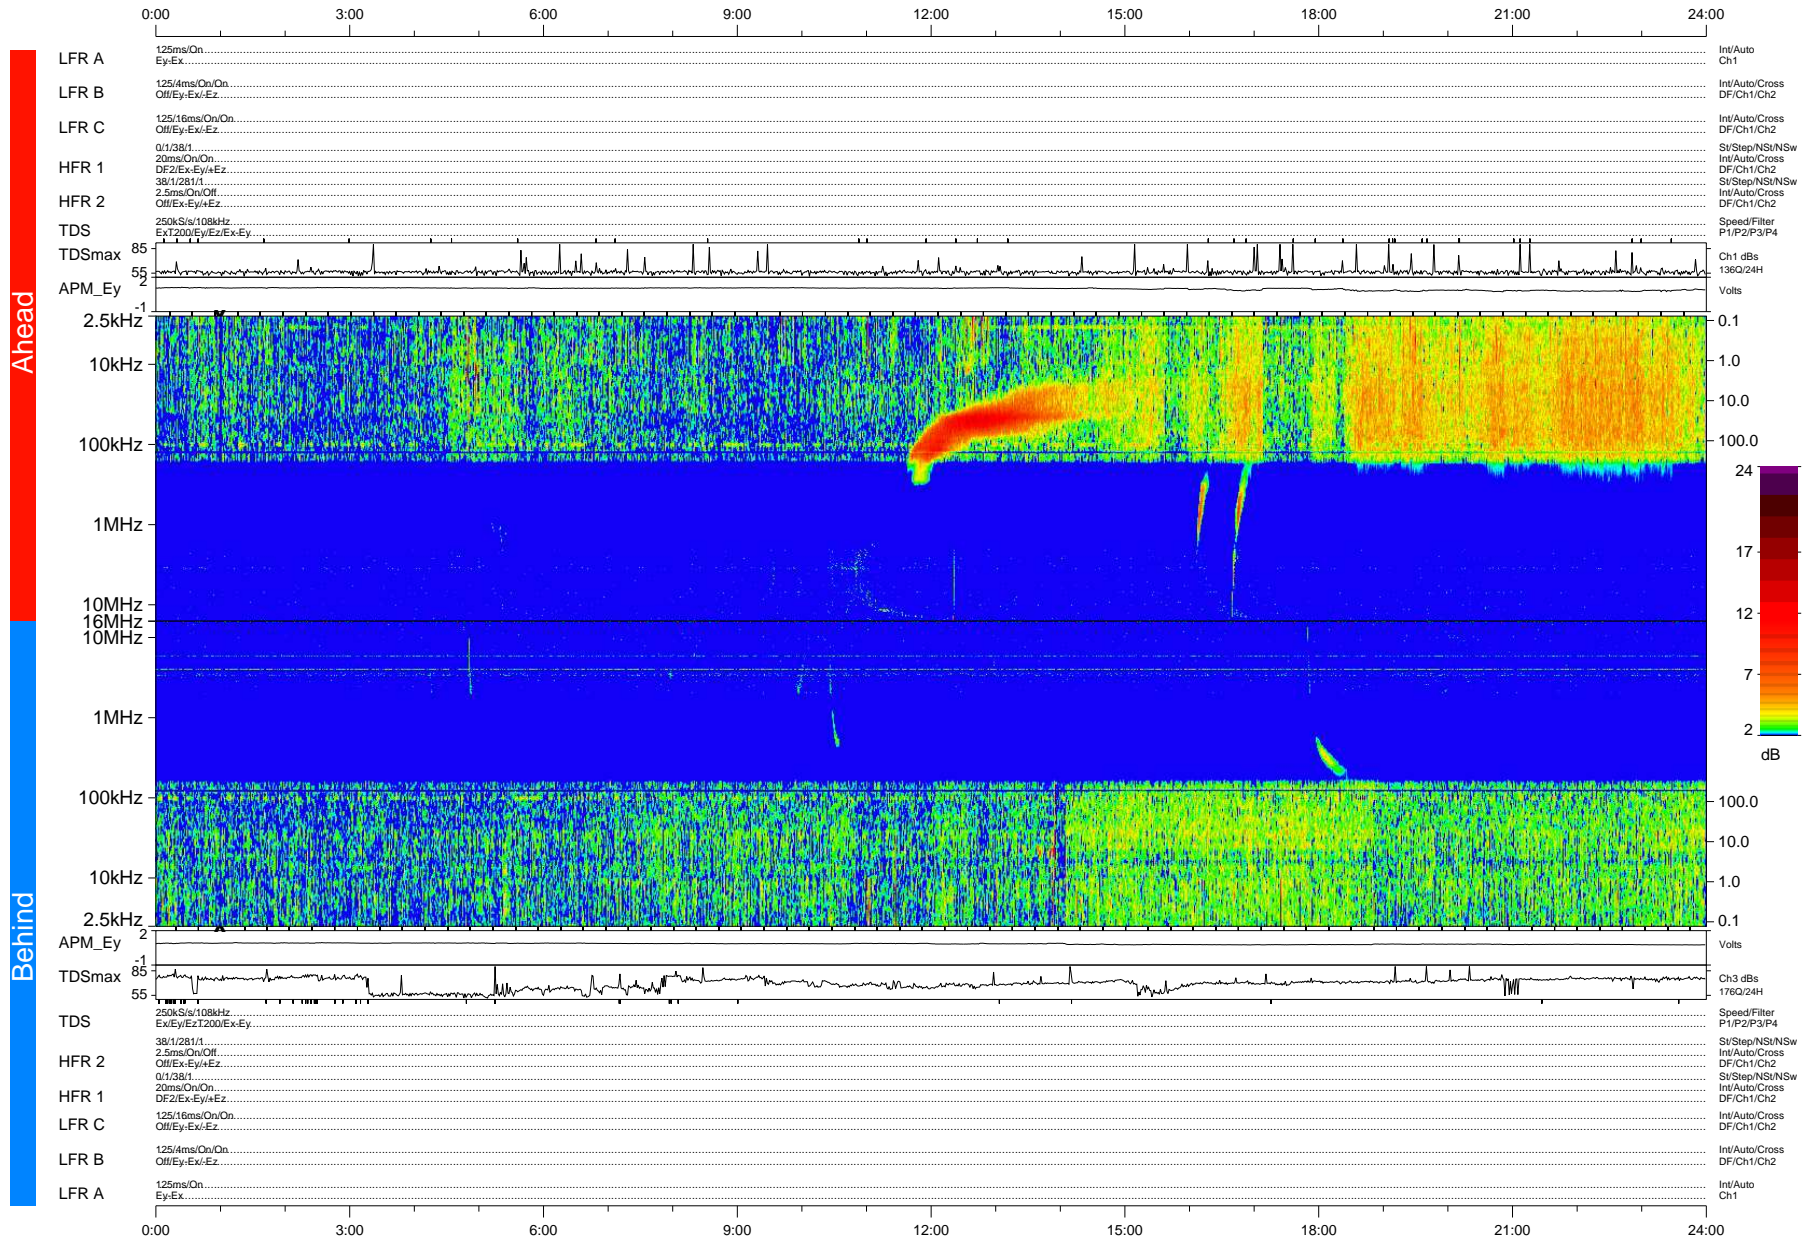

STEREO/WAVES Daily Summary - 17-Mar-2010 (DOY 076)

Ahead source file: swaves_ahead_2010_076_1_05.fin (Recovery: 100.0% HK, 86% Pkts)
Ahead PSE Angle: 66.4°

DPU up 225.4d, V410d12

Behind PSE Angle: -71.4°
Behind source file: swaves_behind_2010_076_1_04.fin (Recovery: 100.0% HK, 91% Pkts)

Time (UTC)