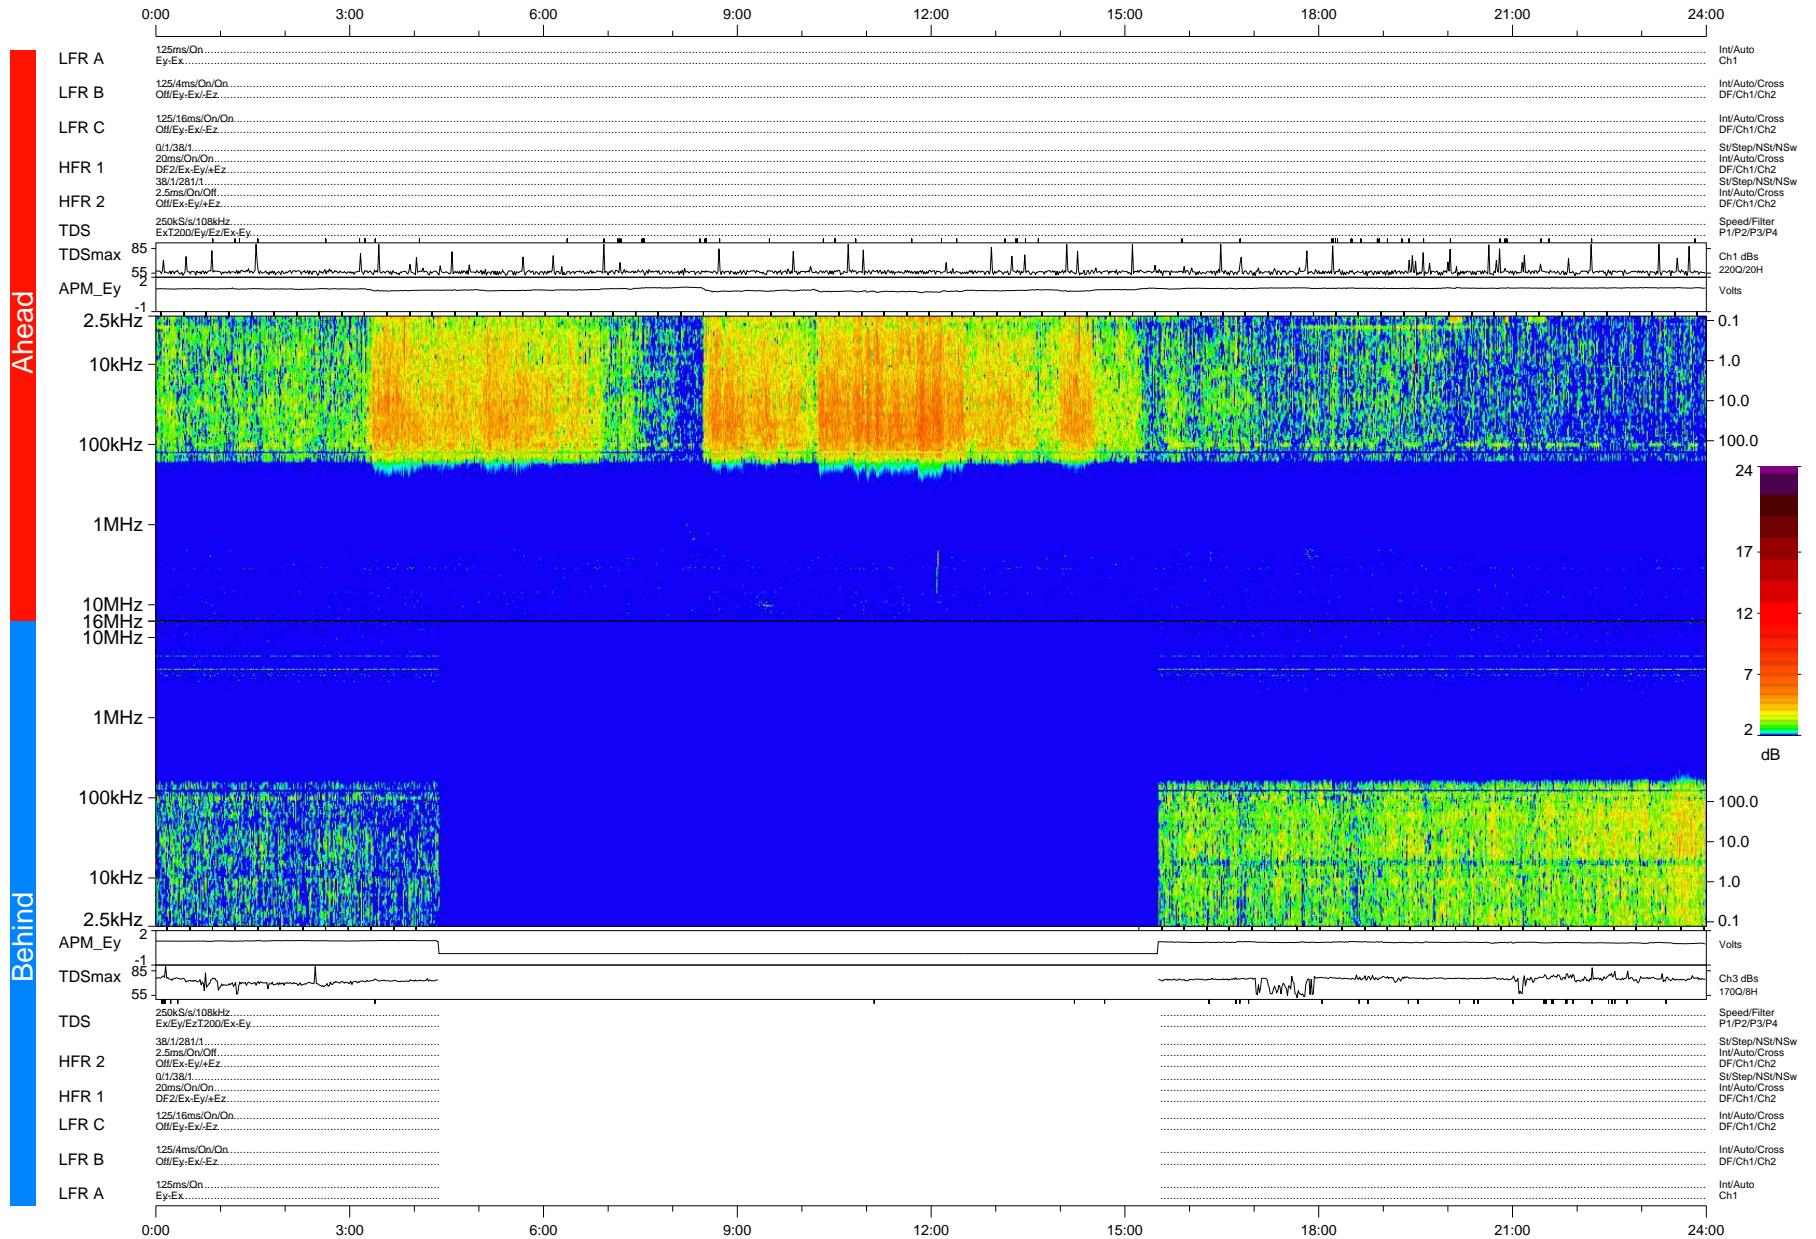

# STEREO/WAVES Daily Summary - 16-Mar-2010 (DOY 075)

Ahead source file: swaves\_ahead\_2010\_075\_1\_05.fin (Recovery: 100.0% HK, 97% Pkts)  
 Ahead PSE Angle: 66.3°

DPU up 224.4d, V410d12

Behind PSE Angle: -71.5°  
 Behind source file: swaves\_behind\_2010\_075\_1\_04.fin (Recovery: 53.6% HK, 60% Pkts)

Time (UTC)

file: stereo\_swaves\_daily-summary\_color-status\_20100316\_v04 DPU up 300.2d, V410d13  
 made by: space.umn.edu on macOS with IDL 8.8.2 on 2022-10-16 04:37:22, with TMLib V945 / dynspec V311