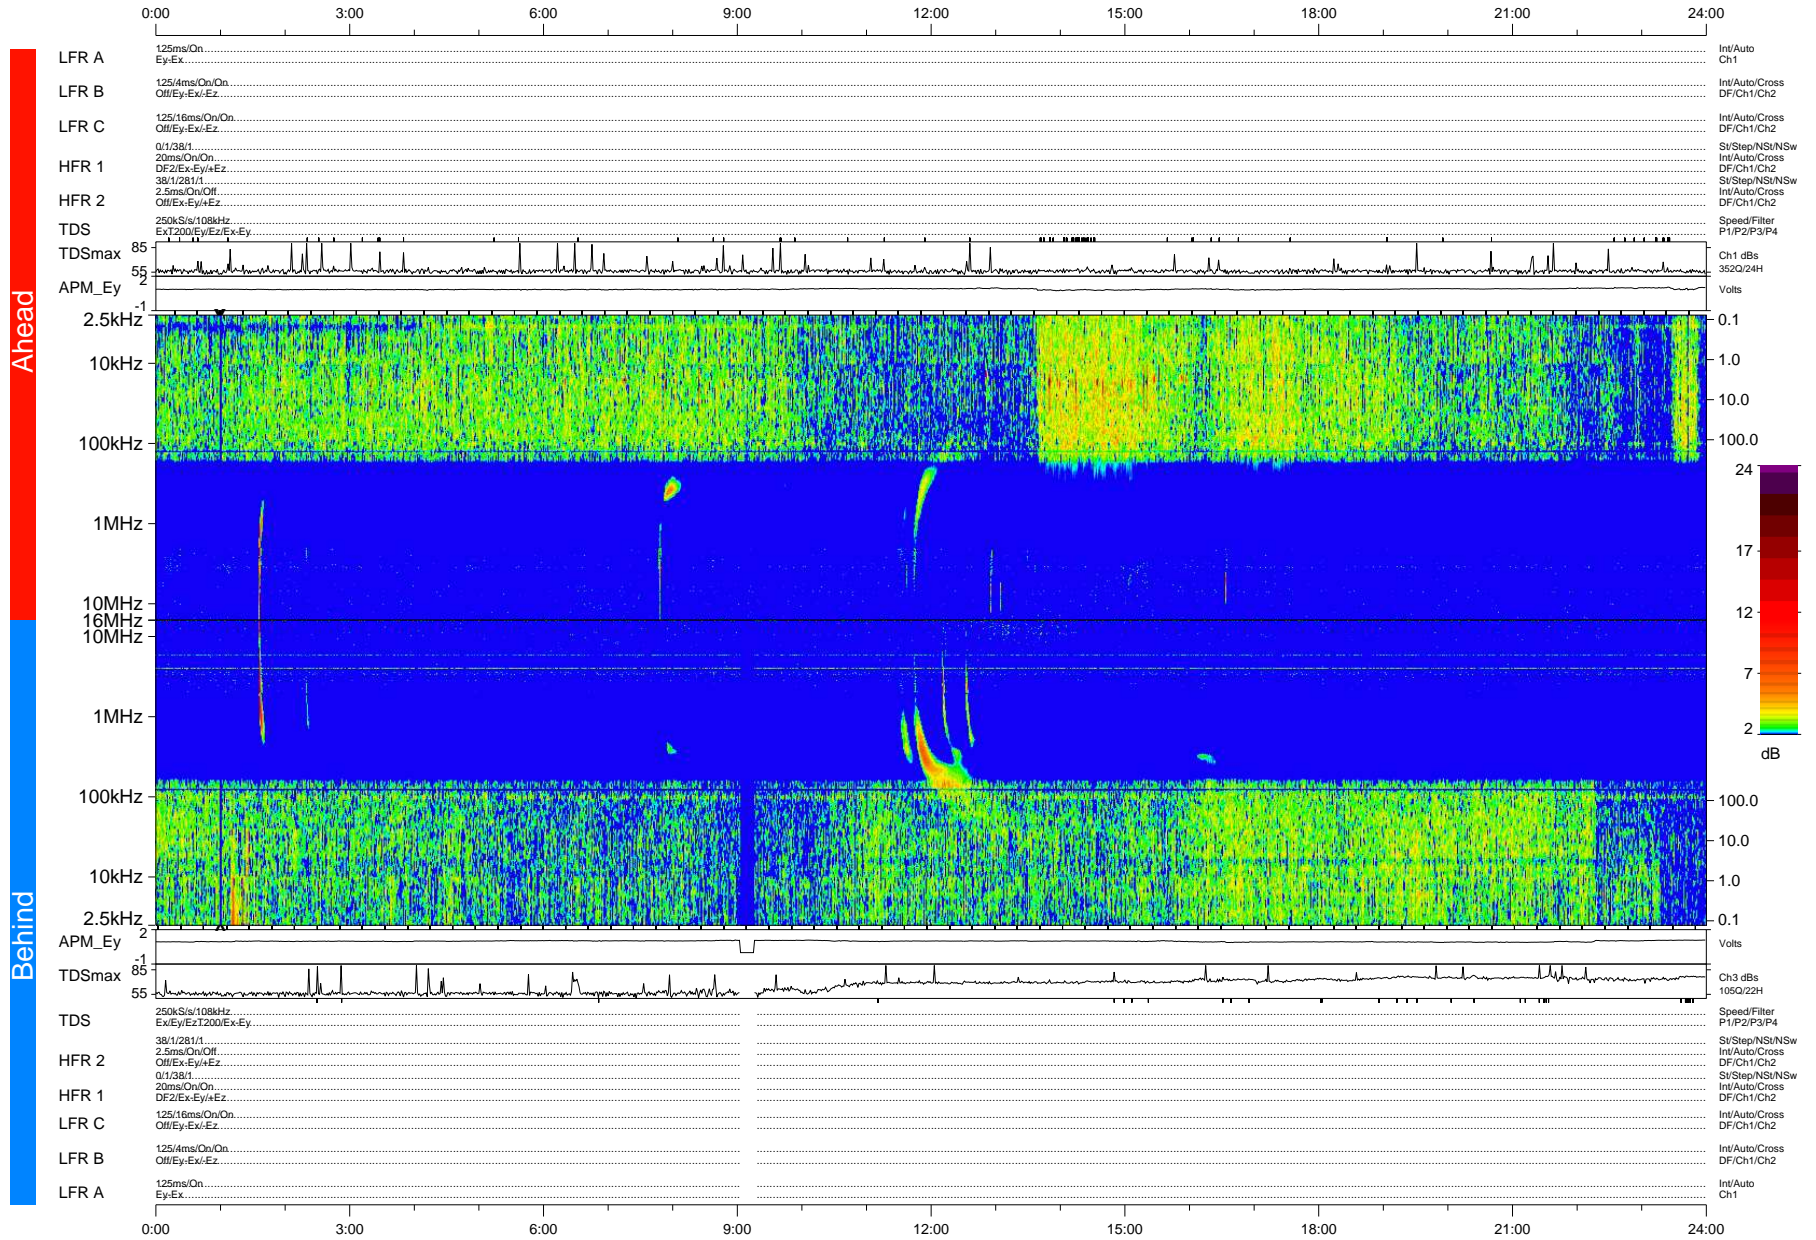

STEREO/WAVES Daily Summary - 15-Mar-2010 (DOY 074)

Ahead source file: swaves_ahead_2010_074_1_05.fin (Recovery: 100.0% HK, 117% Pkts)
Ahead PSE Angle: 66.3°

DPU up 223.4d, V410d12

Behind PSE Angle: -71.5°
Behind source file: swaves_behind_2010_074_1_04.fin (Recovery: 99.1% HK, 81% Pkts)

Time (UTC)