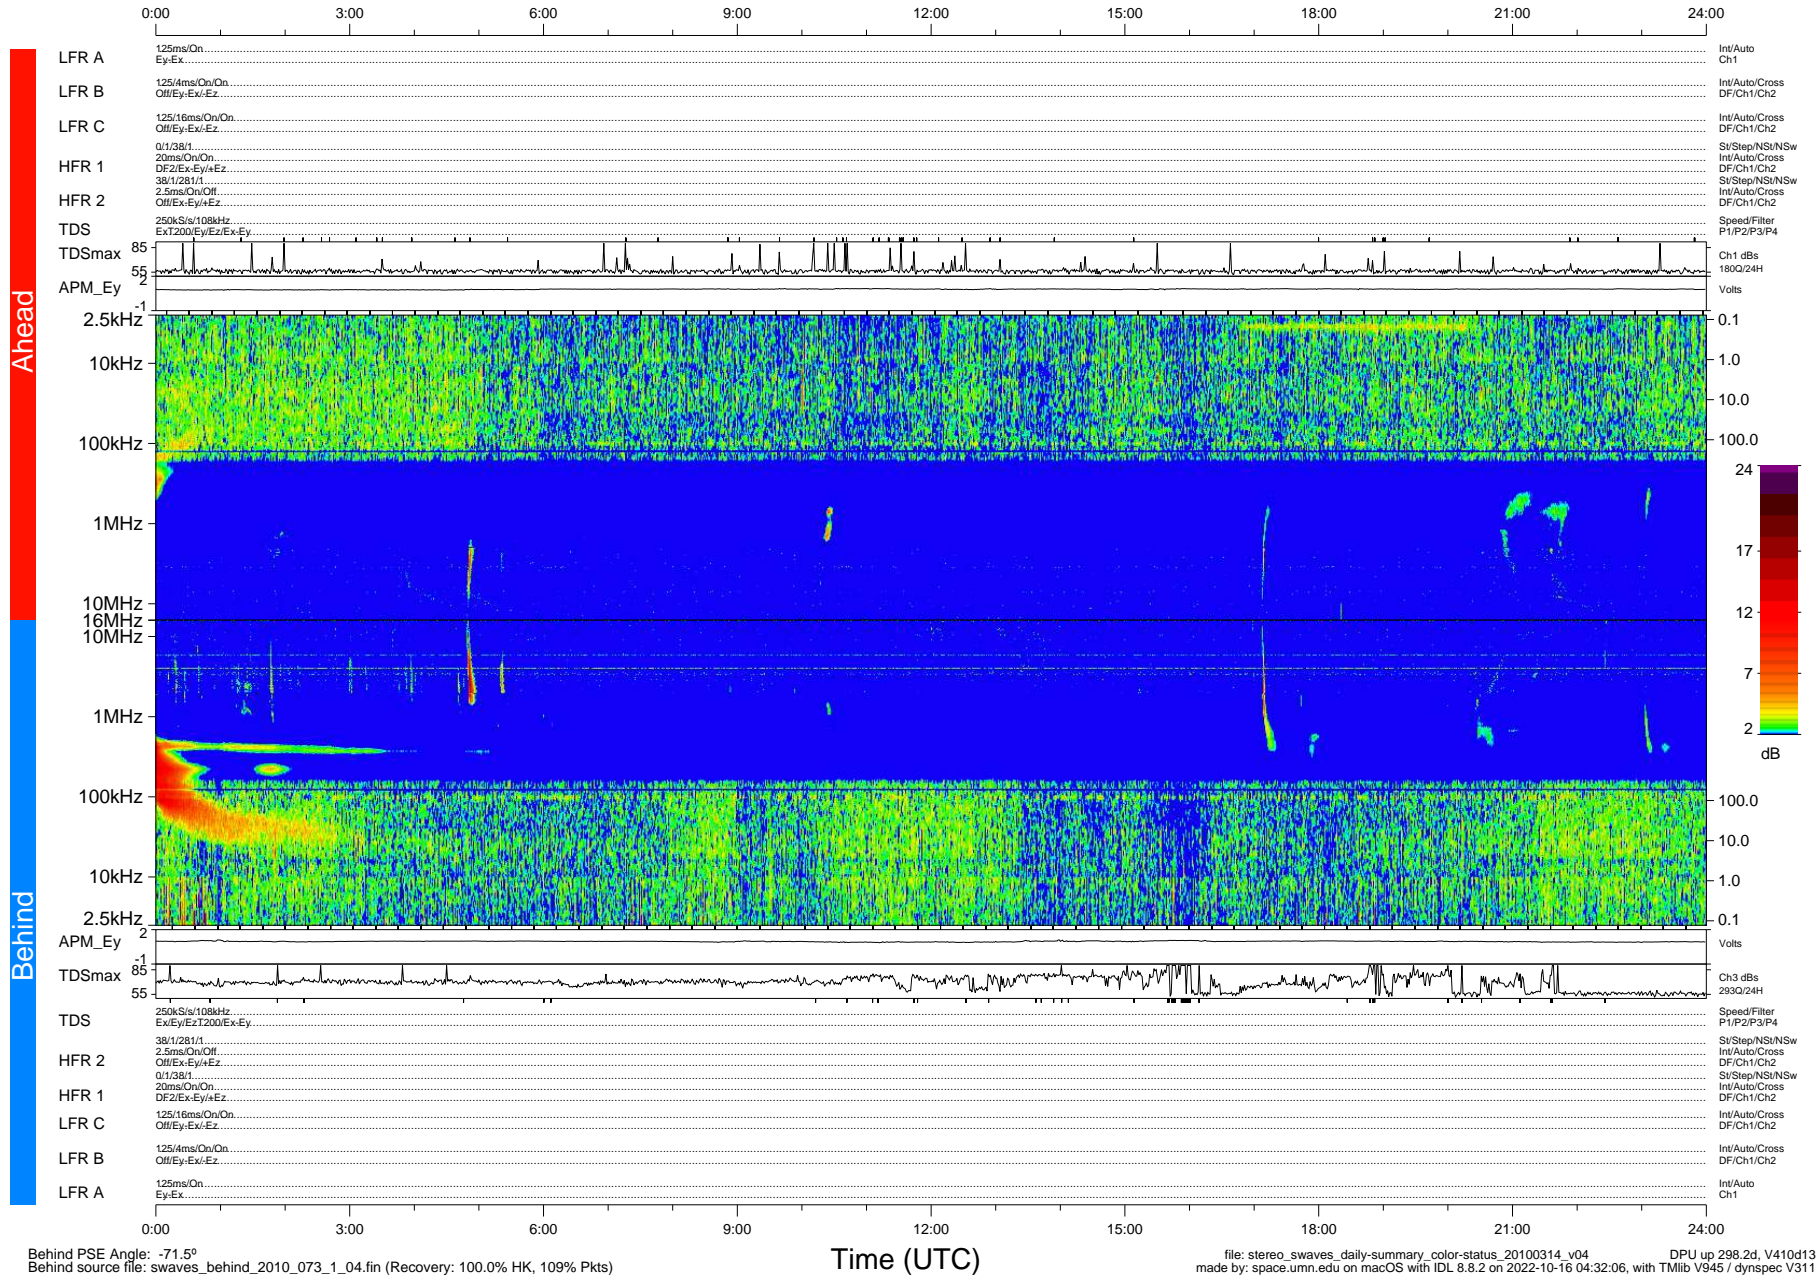

STEREO/WAVES Daily Summary - 14-Mar-2010 (DOY 073)

Ahead source file: swaves_ahead_2010_073_1_05.fin (Recovery: 100.0% HK, 92% Pkts)
Ahead PSE Angle: 66.2°

DPU up 222.4d, V410d12

Behind PSE Angle: -71.5°
Behind source file: swaves_behind_2010_073_1_04.fin (Recovery: 100.0% HK, 109% Pkts)