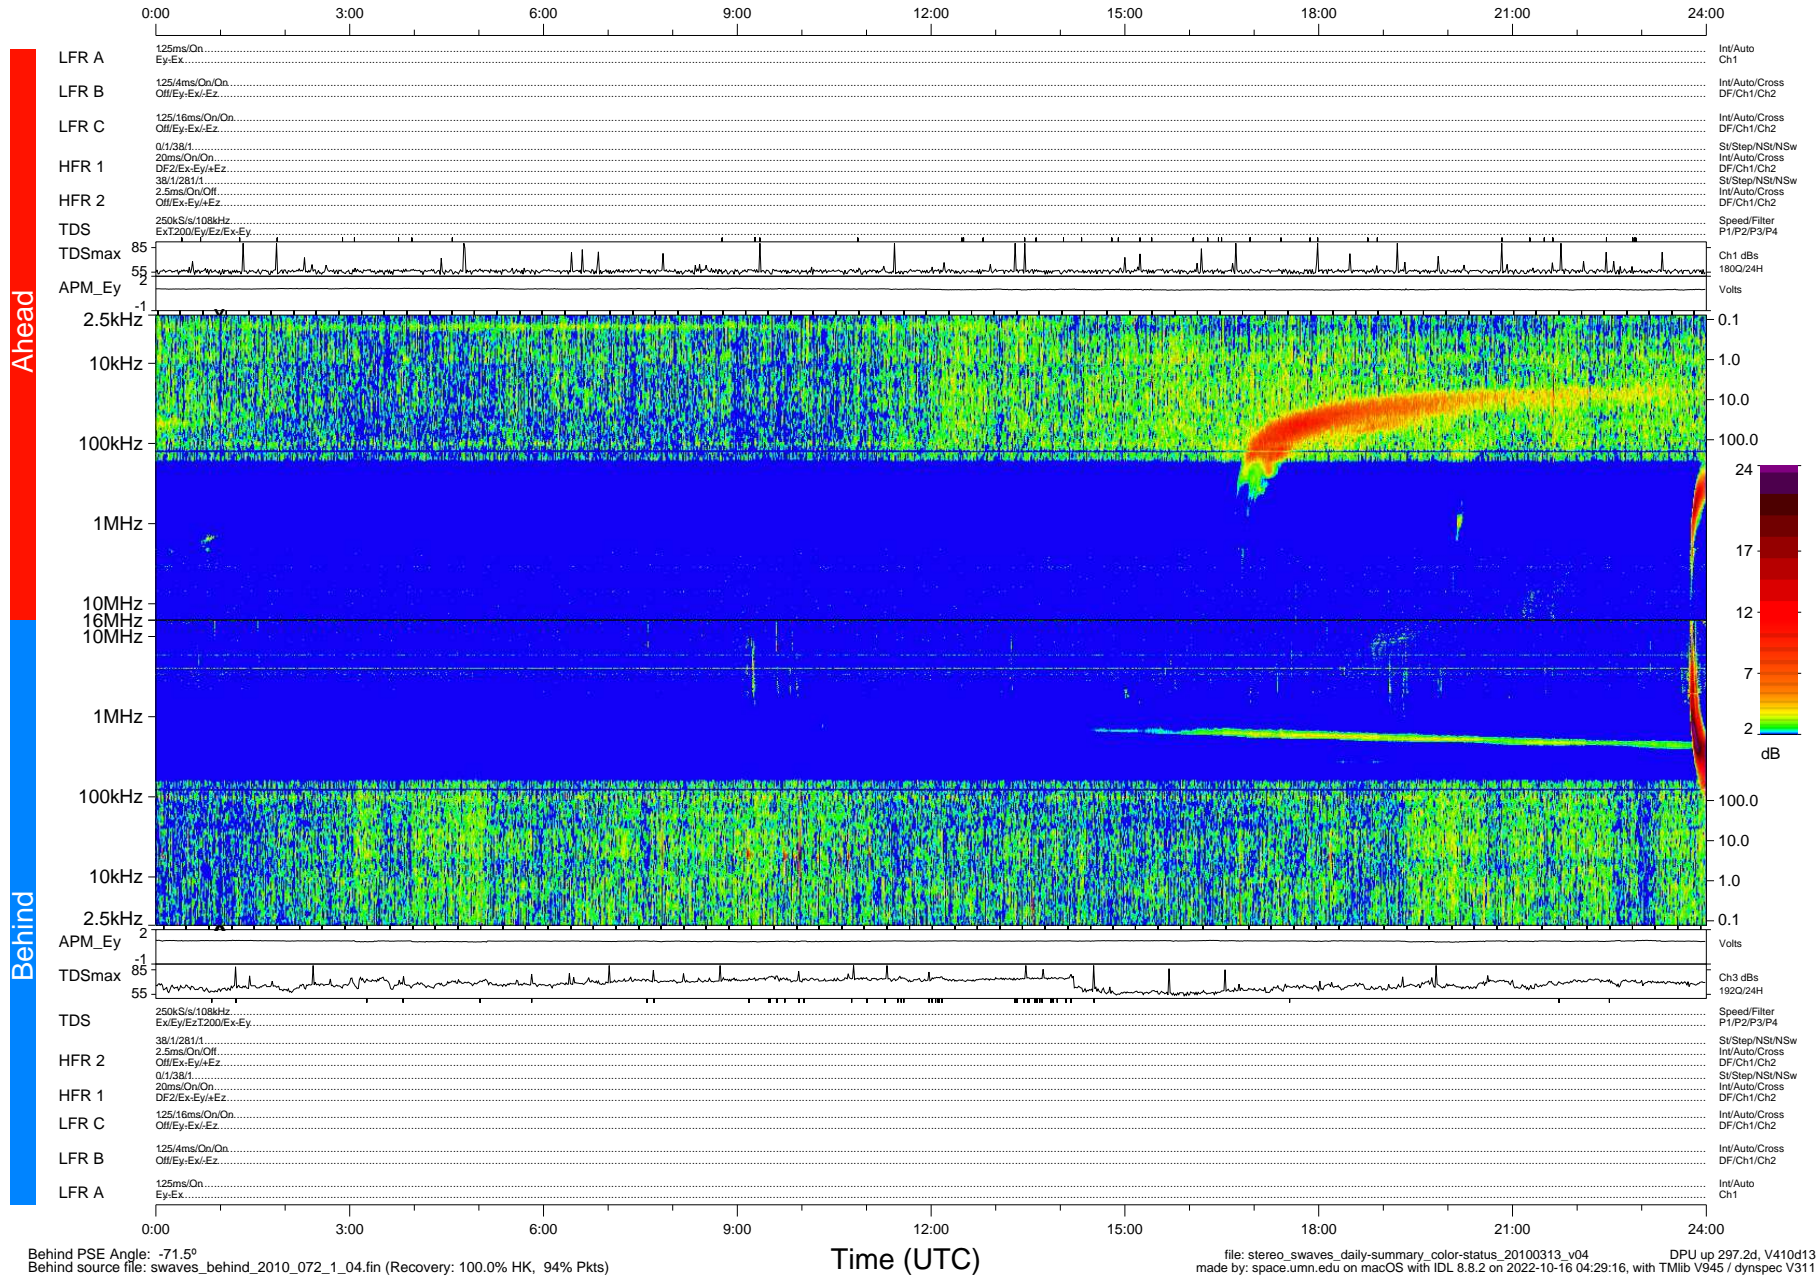

STEREO/WAVES Daily Summary - 13-Mar-2010 (DOY 072)

Ahead source file: swaves_ahead_2010_072_1_04.fin (Recovery: 100.0% HK, 92% Pkts)
Ahead PSE Angle: 66.2°

DPU up 221.4d, V410d12

Behind PSE Angle: -71.5°
Behind source file: swaves_behind_2010_072_1_04.fin (Recovery: 100.0% HK, 94% Pkts)

Time (UTC)