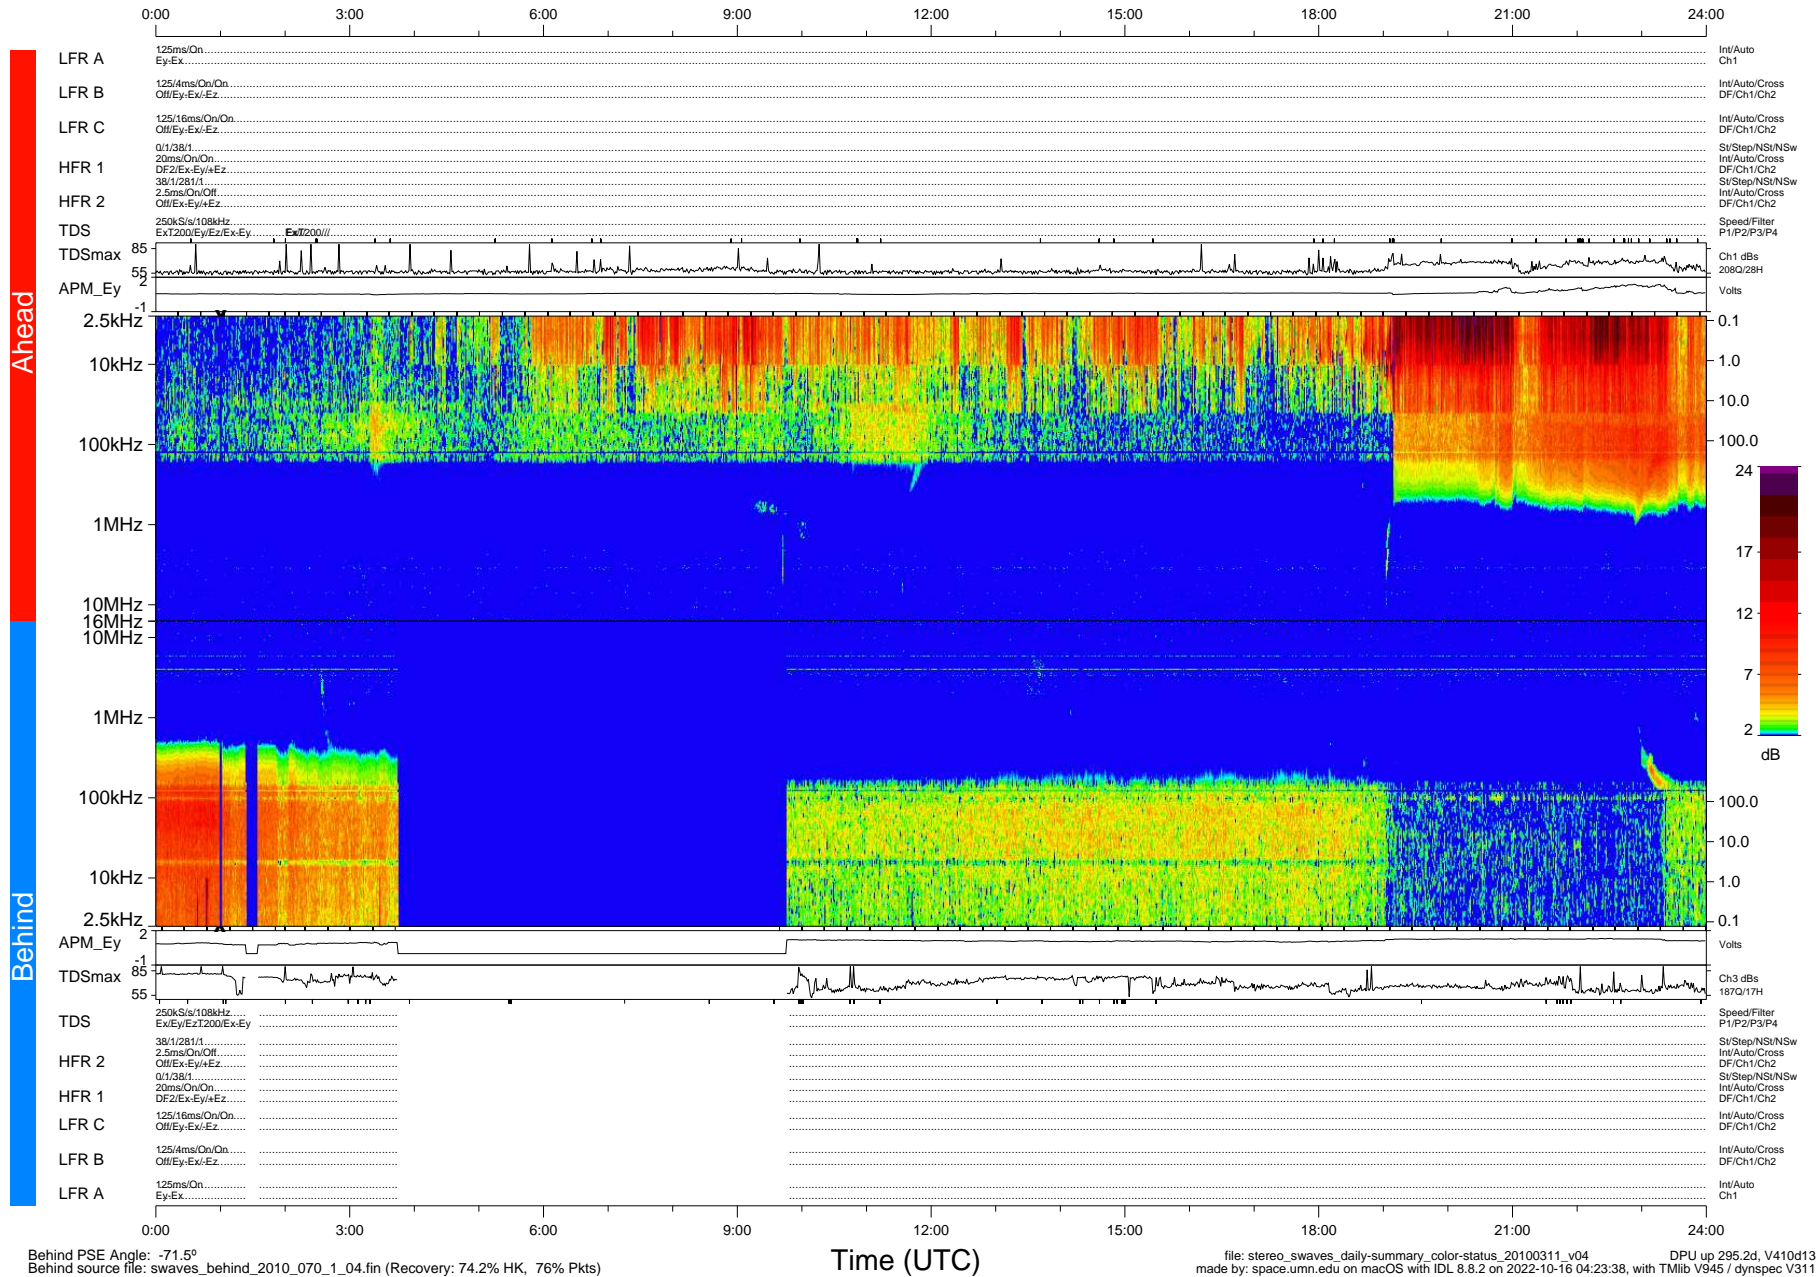

STEREO/WAVES Daily Summary - 11-Mar-2010 (DOY 070)

Ahead source file: swaves_ahead_2010_070_1_04.fin (Recovery: 100.1% HK, 96% Pkts)
Ahead PSE Angle: 66.1°

DPU up 219.4d, V410d12

Behind PSE Angle: -71.5°
Behind source file: swaves_behind_2010_070_1_04.fin (Recovery: 74.2% HK, 76% Pkts)

Time (UTC)