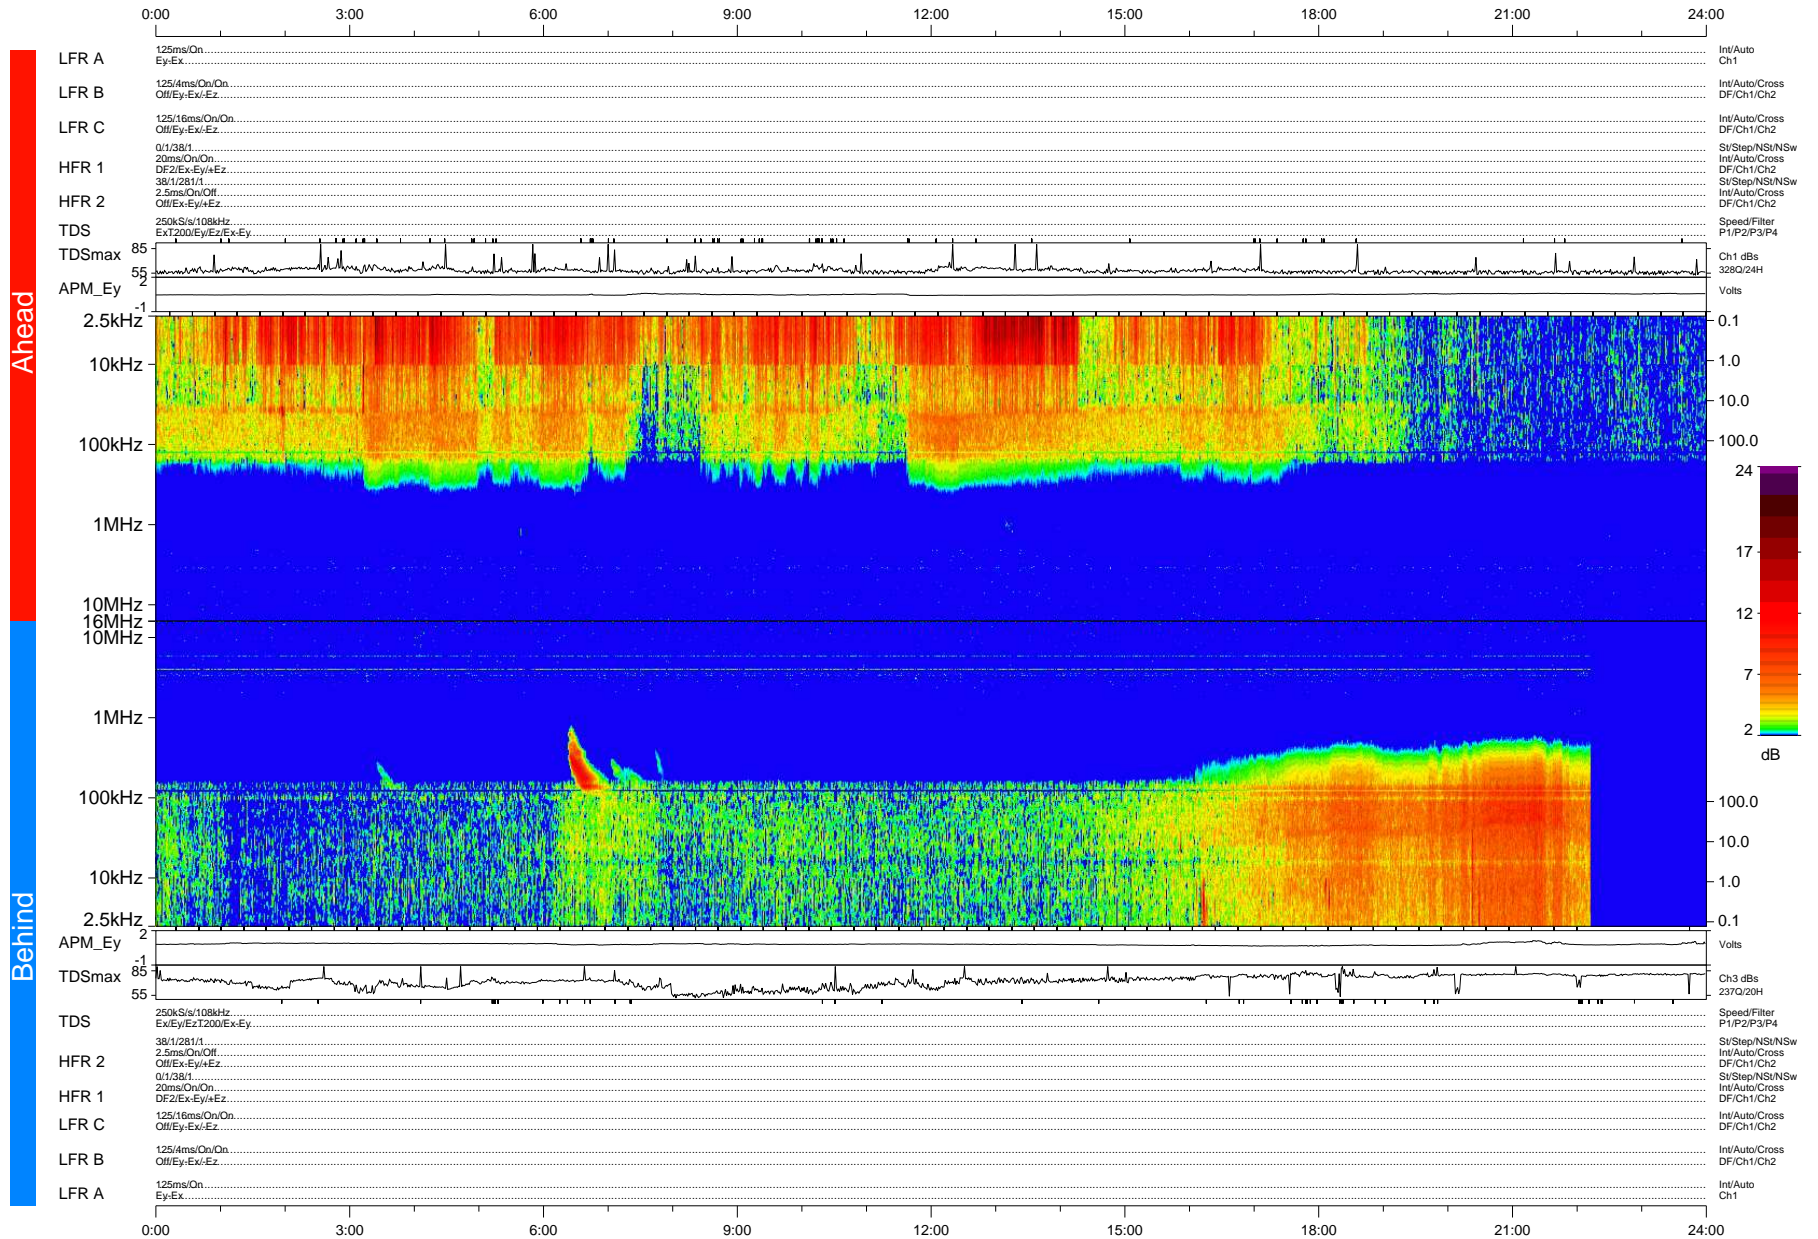

# STEREO/WAVES Daily Summary - 10-Mar-2010 (DOY 069)

Ahead source file: swaves\_ahead\_2010\_069\_1\_04.fin (Recovery: 100.0% HK, 114% Pkts)  
 Ahead PSE Angle: 66.0°

DPU up 218.4d, V410d12

Behind PSE Angle: -71.5°  
 Behind source file: swaves\_behind\_2010\_069\_1\_04.fin (Recovery: 100.0% HK, 96% Pkts)

Time (UTC)

file: stereo\_swaves\_daily-summary\_color-status\_20100310\_v04  
 made by: space.umn.edu on macOS with IDL 8.8.2 on 2022-10-16 04:21:01, with Tlib V945 / dynspec V311

DPU up 294.2d, V410d13