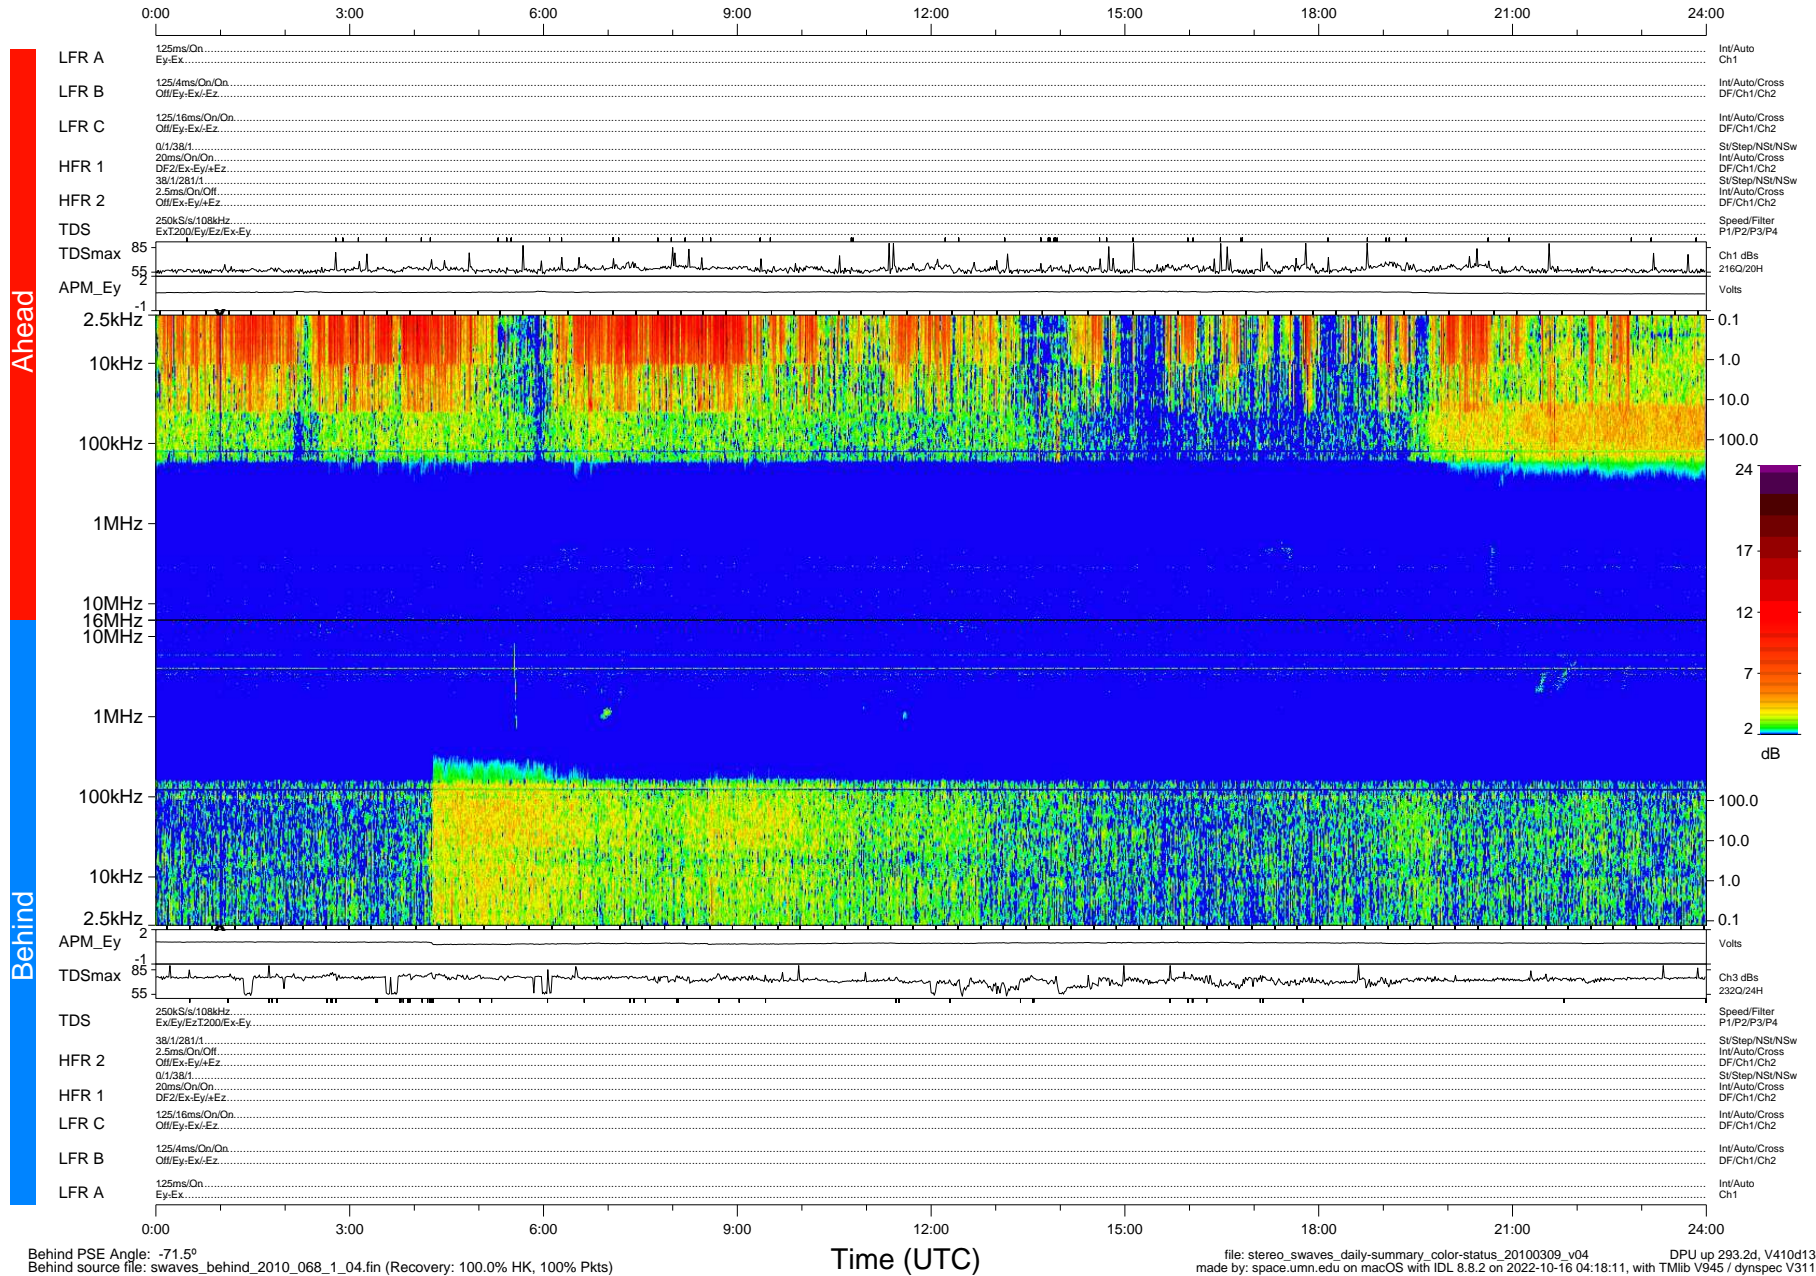

STEREO/WAVES Daily Summary - 09-Mar-2010 (DOY 068)

Ahead source file: swaves_ahead_2010_068_1_04.fin (Recovery: 100.0% HK, 97% Pkts)
Ahead PSE Angle: 66.0°

DPU up 217.4d, V410d12

Behind PSE Angle: -71.5°
Behind source file: swaves_behind_2010_068_1_04.fin (Recovery: 100.0% HK, 100% Pkts)

Time (UTC)