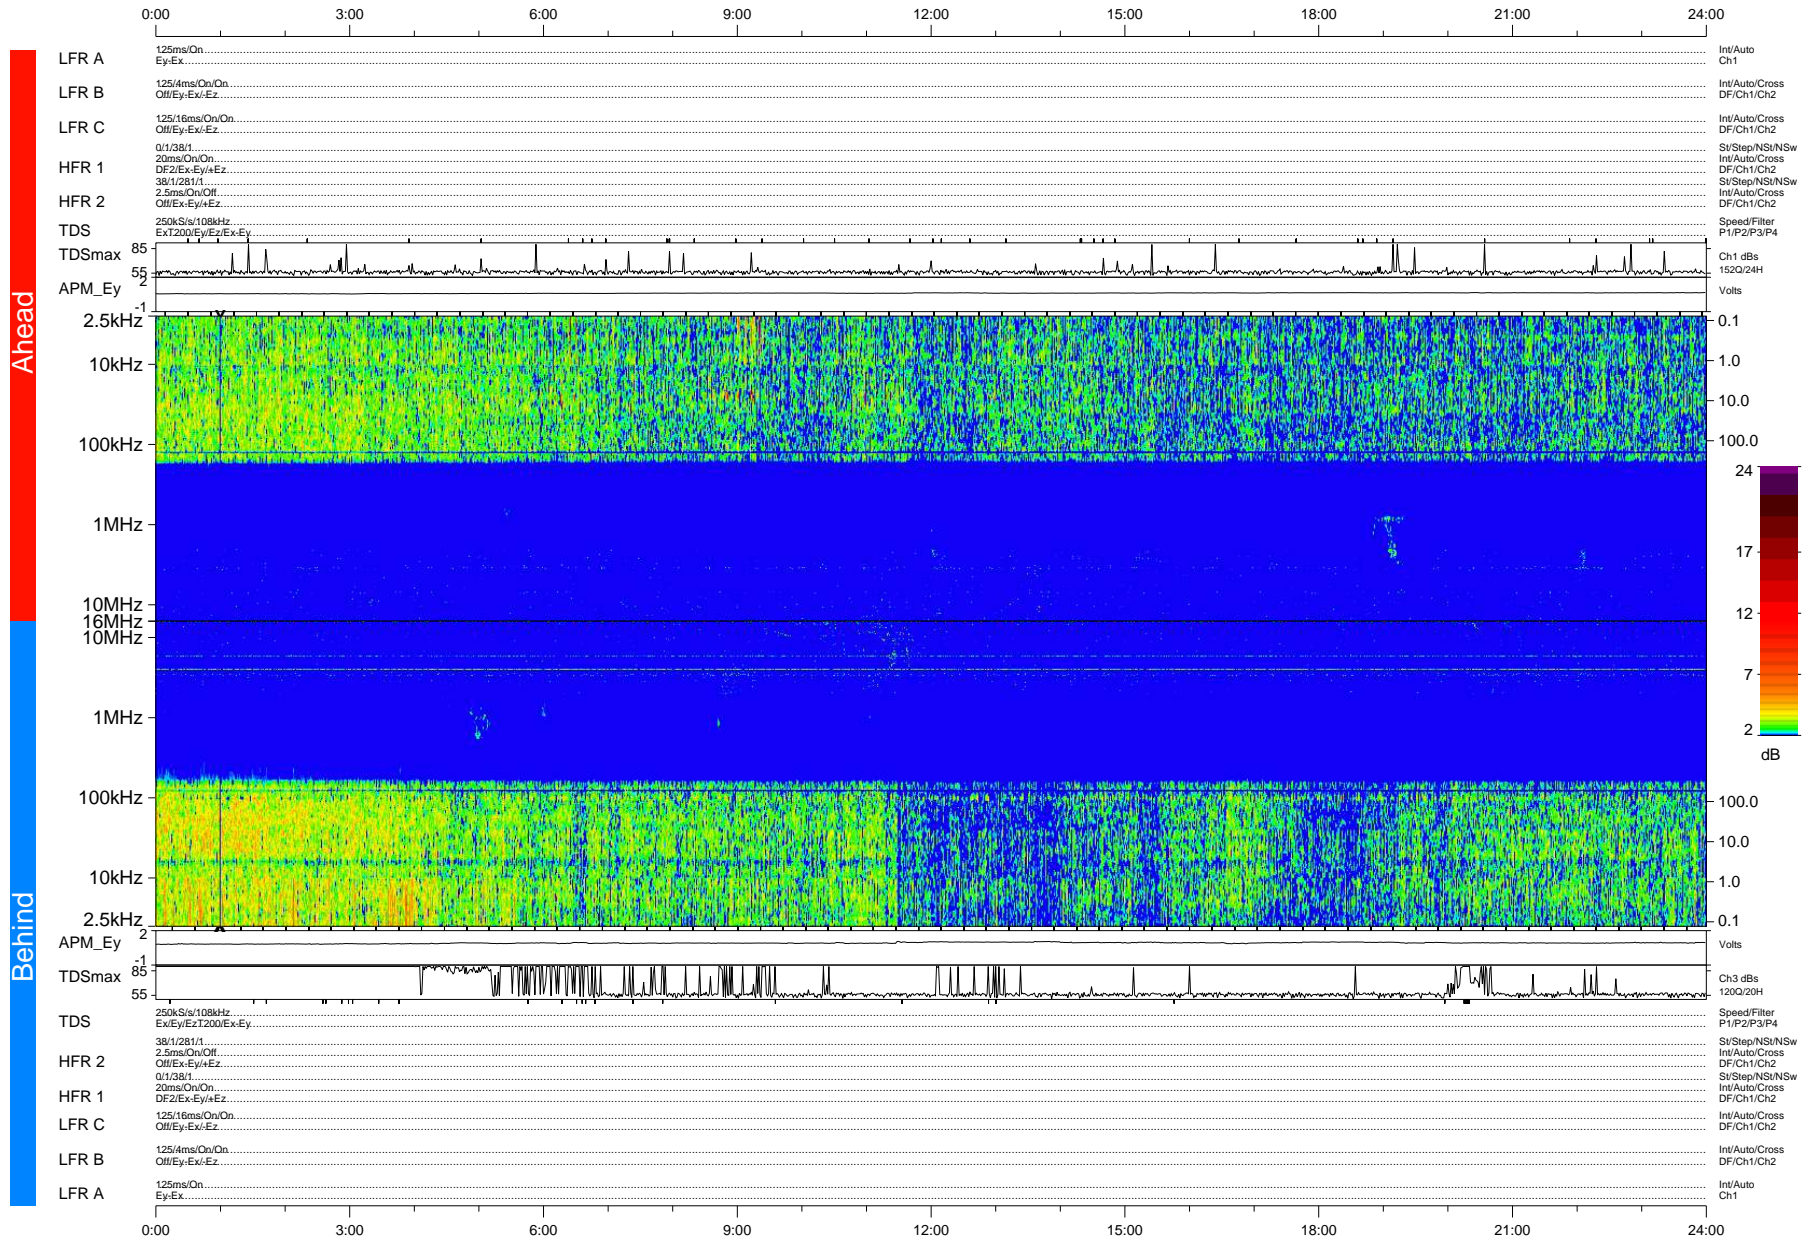

STEREO/WAVES Daily Summary - 07-Mar-2010 (DOY 066)

Ahead source file: swaves_ahead_2010_066_1_04.fin (Recovery: 100.0% HK, 88% Pkts)
Ahead PSE Angle: 65.9°

DPU up 215.4d, V410d12

Behind PSE Angle: -71.4°
Behind source file: swaves_behind_2010_066_1_04.fin (Recovery: 100.0% HK, 83% Pkts)

Time (UTC)