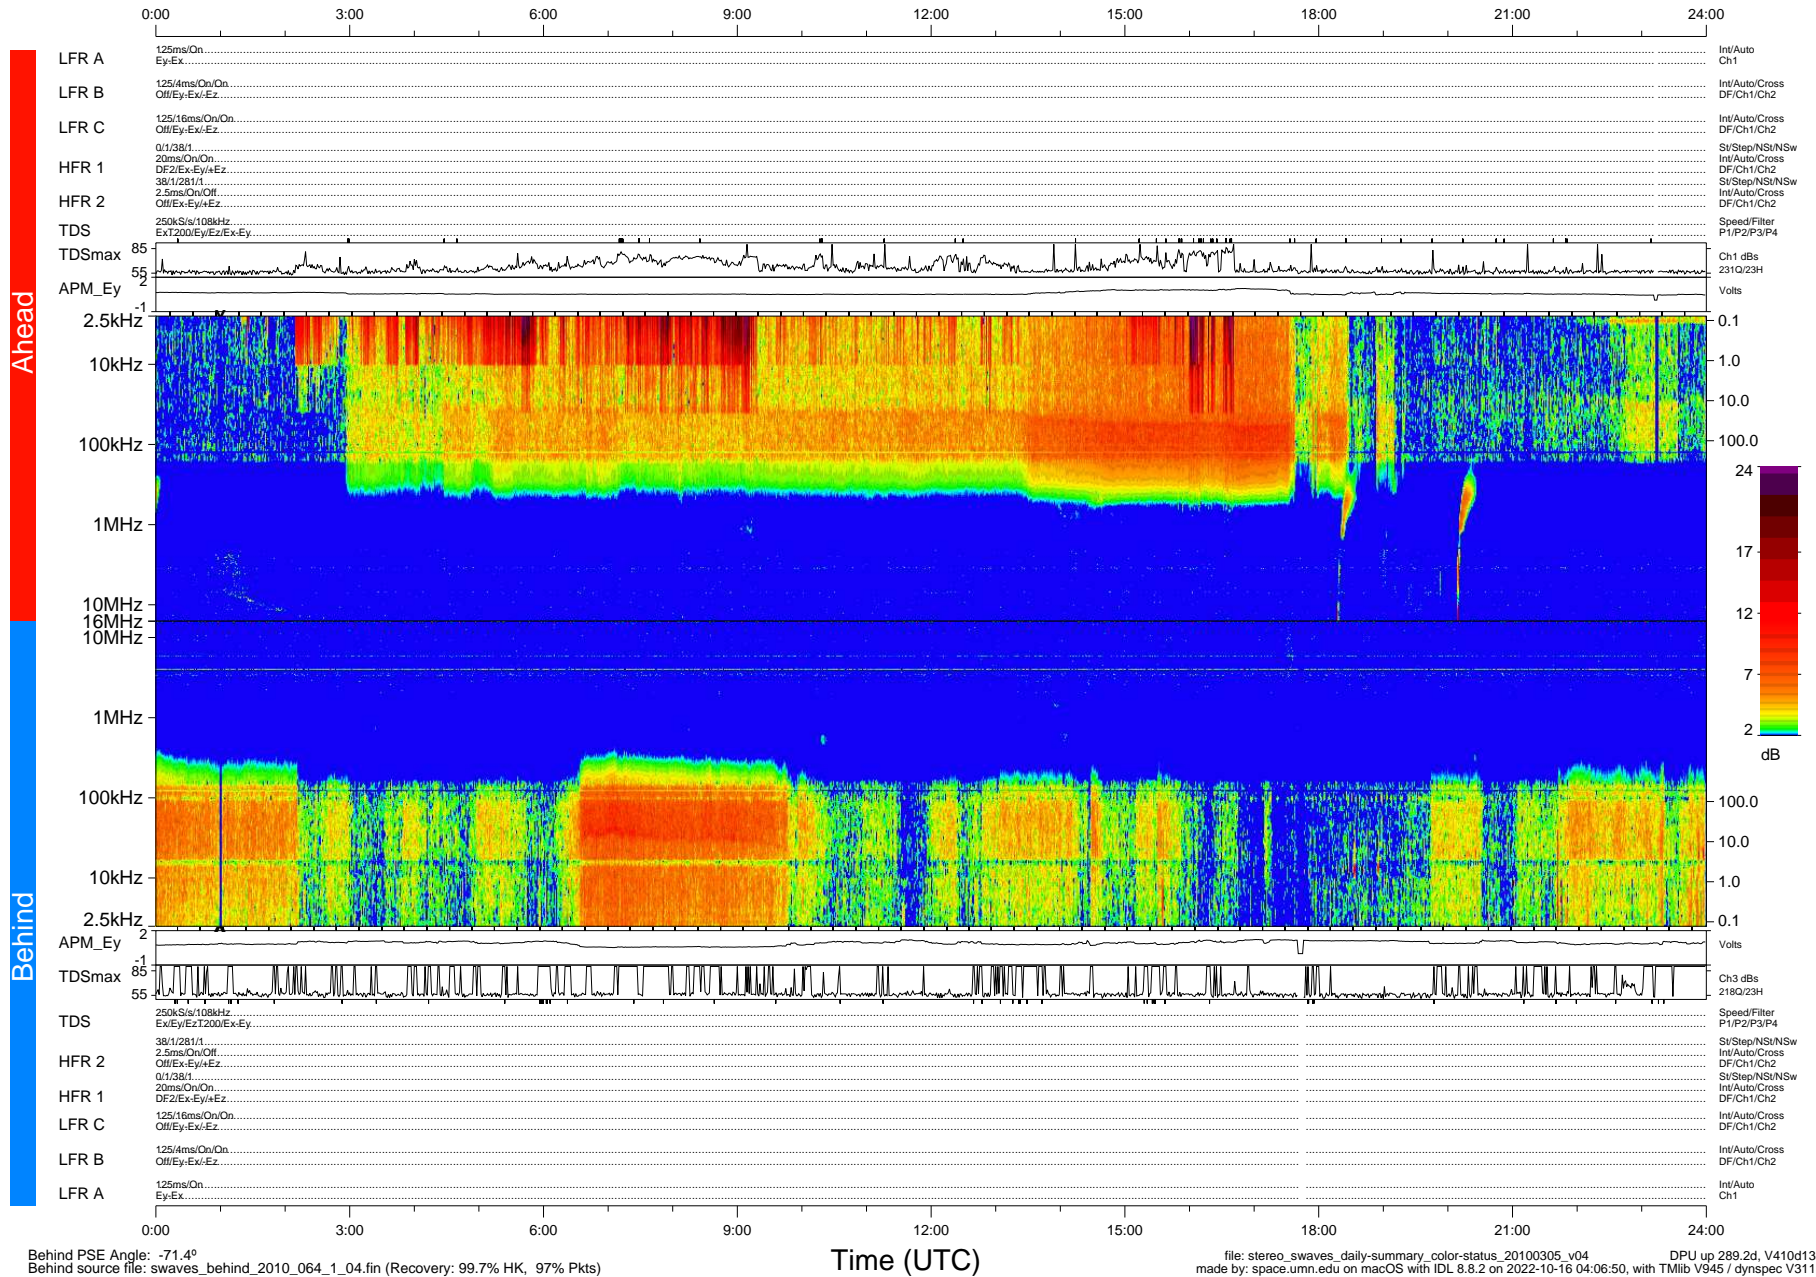

STEREO/WAVES Daily Summary - 05-Mar-2010 (DOY 064)

Ahead source file: swaves_ahead_2010_064_1_04.fin (Recovery: 99.8% HK, 99% Pkts)
Ahead PSE Angle: 65.8°

DPU up 213.4d, V410d12

Behind PSE Angle: -71.4°
Behind source file: swaves_behind_2010_064_1_04.fin (Recovery: 99.7% HK, 97% Pkts)

Time (UTC)