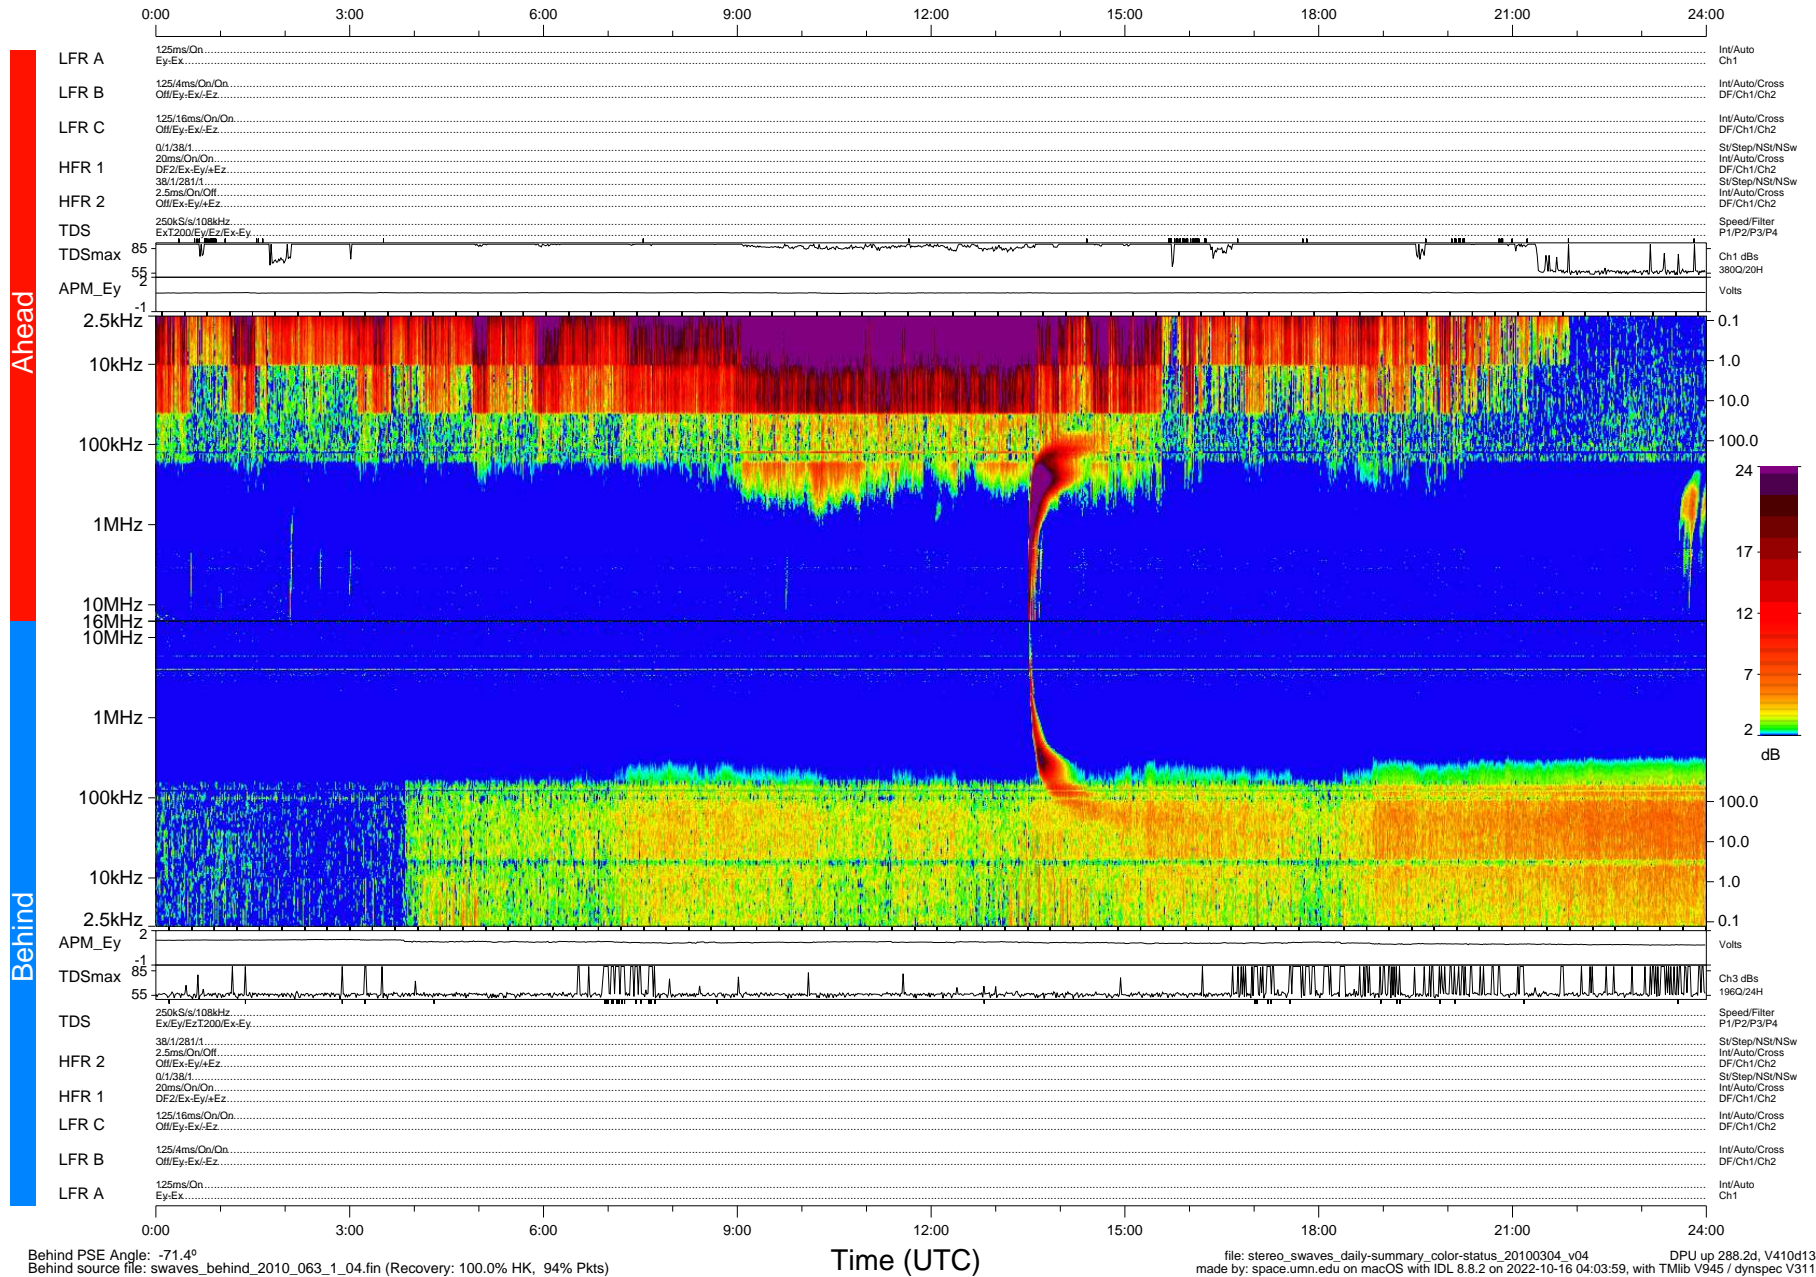

# STEREO/WAVES Daily Summary - 04-Mar-2010 (DOY 063)

Ahead source file: swaves\_ahead\_2010\_063\_1\_04.fin (Recovery: 100.0% HK, 121% Pkts)  
 Ahead PSE Angle: 65.7°

DPU up 212.4d, V410d12

Behind PSE Angle: -71.4°  
 Behind source file: swaves\_behind\_2010\_063\_1\_04.fin (Recovery: 100.0% HK, 94% Pkts)