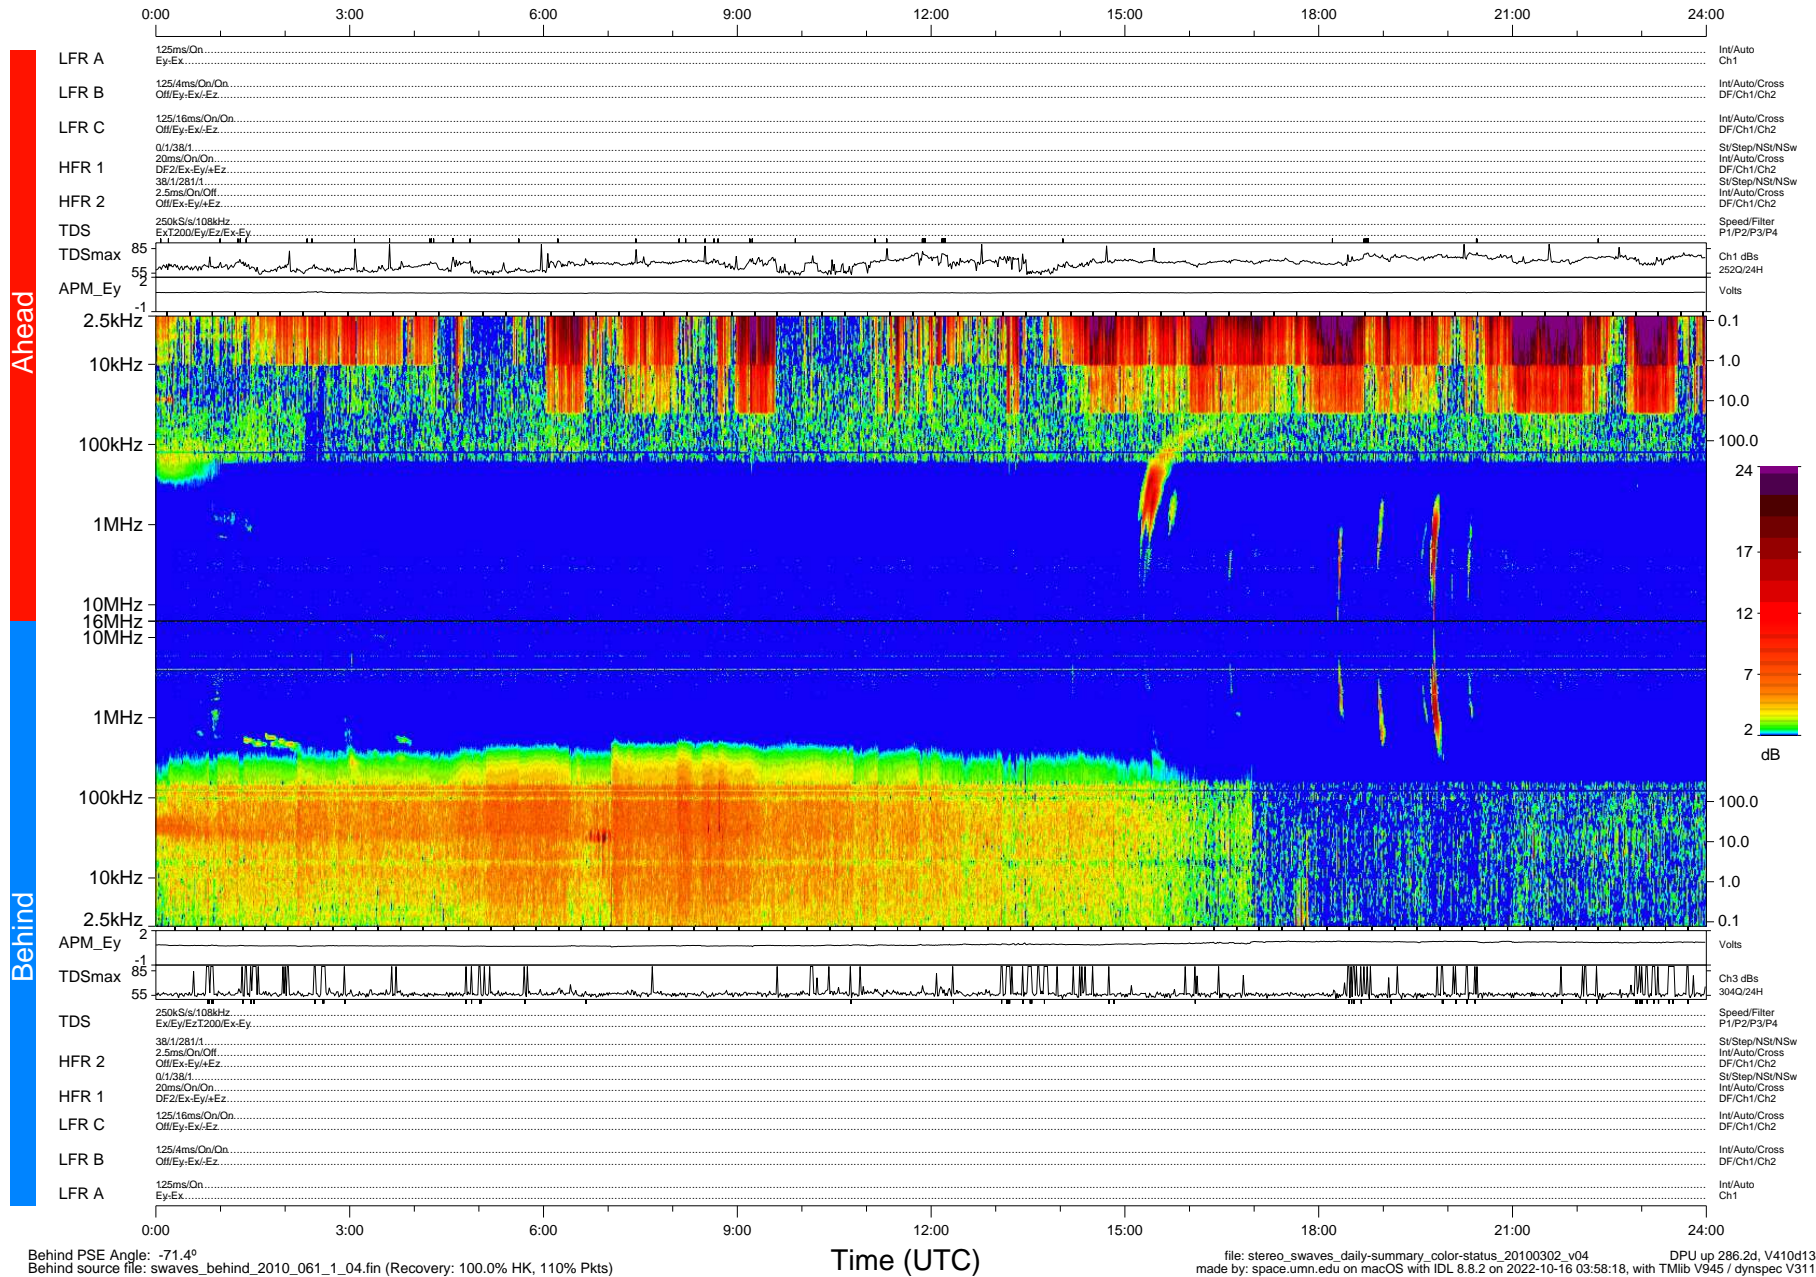

STEREO/WAVES Daily Summary - 02-Mar-2010 (DOY 061)

Ahead source file: swaves_ahead_2010_061_1_04.fin (Recovery: 100.0% HK, 103% Pkts)
Ahead PSE Angle: 65.6°

DPU up 210.4d, V410d12

Behind PSE Angle: -71.4°
Behind source file: swaves_behind_2010_061_1_04.fin (Recovery: 100.0% HK, 110% Pkts)

Time (UTC)