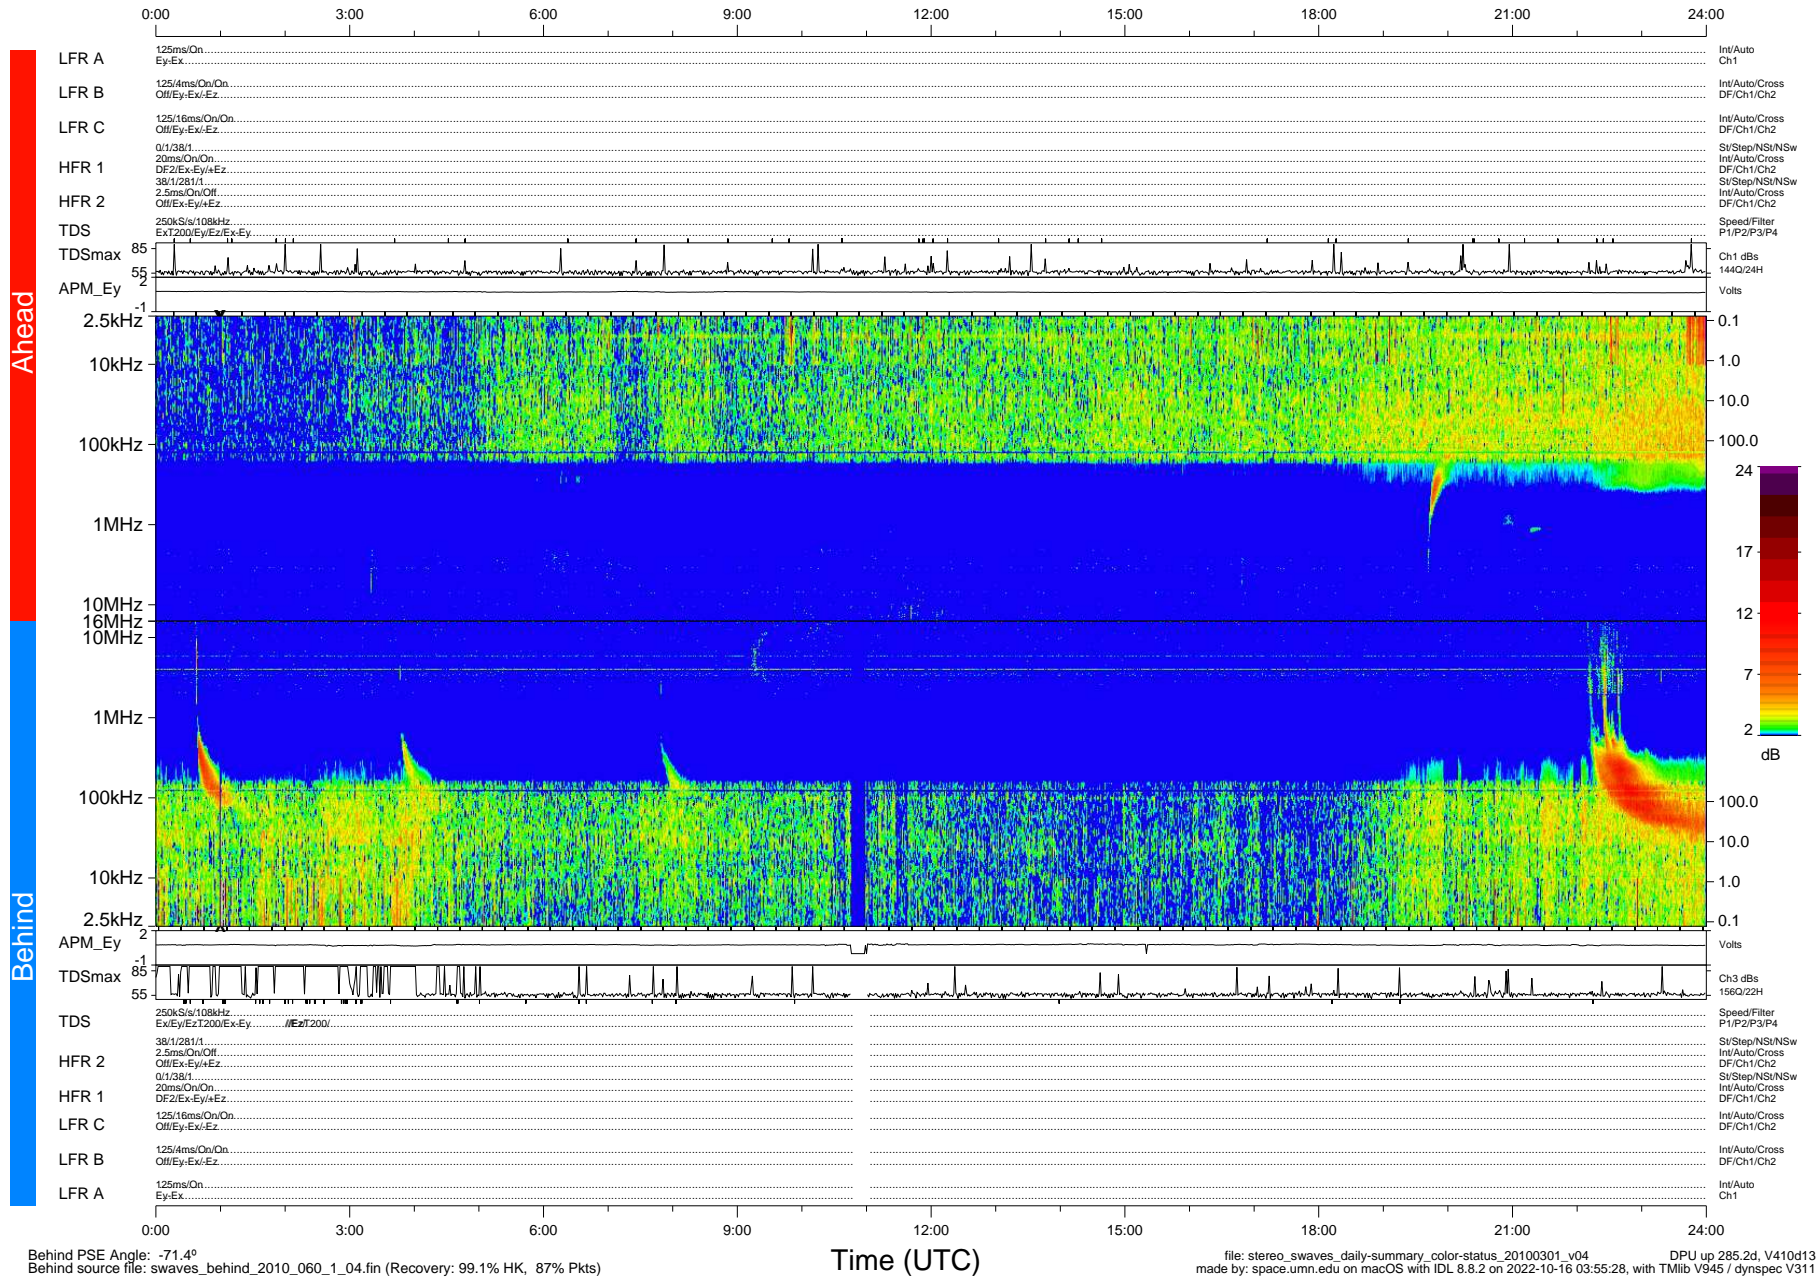

# STEREO/WAVES Daily Summary - 01-Mar-2010 (DOY 060)

Ahead source file: swaves\_ahead\_2010\_060\_1\_04.fin (Recovery: 100.0% HK, 86% Pkts)  
 Ahead PSE Angle: 65.6°

DPU up 209.4d, V410d12

Behind PSE Angle: -71.4°  
 Behind source file: swaves\_behind\_2010\_060\_1\_04.fin (Recovery: 99.1% HK, 87% Pkts)