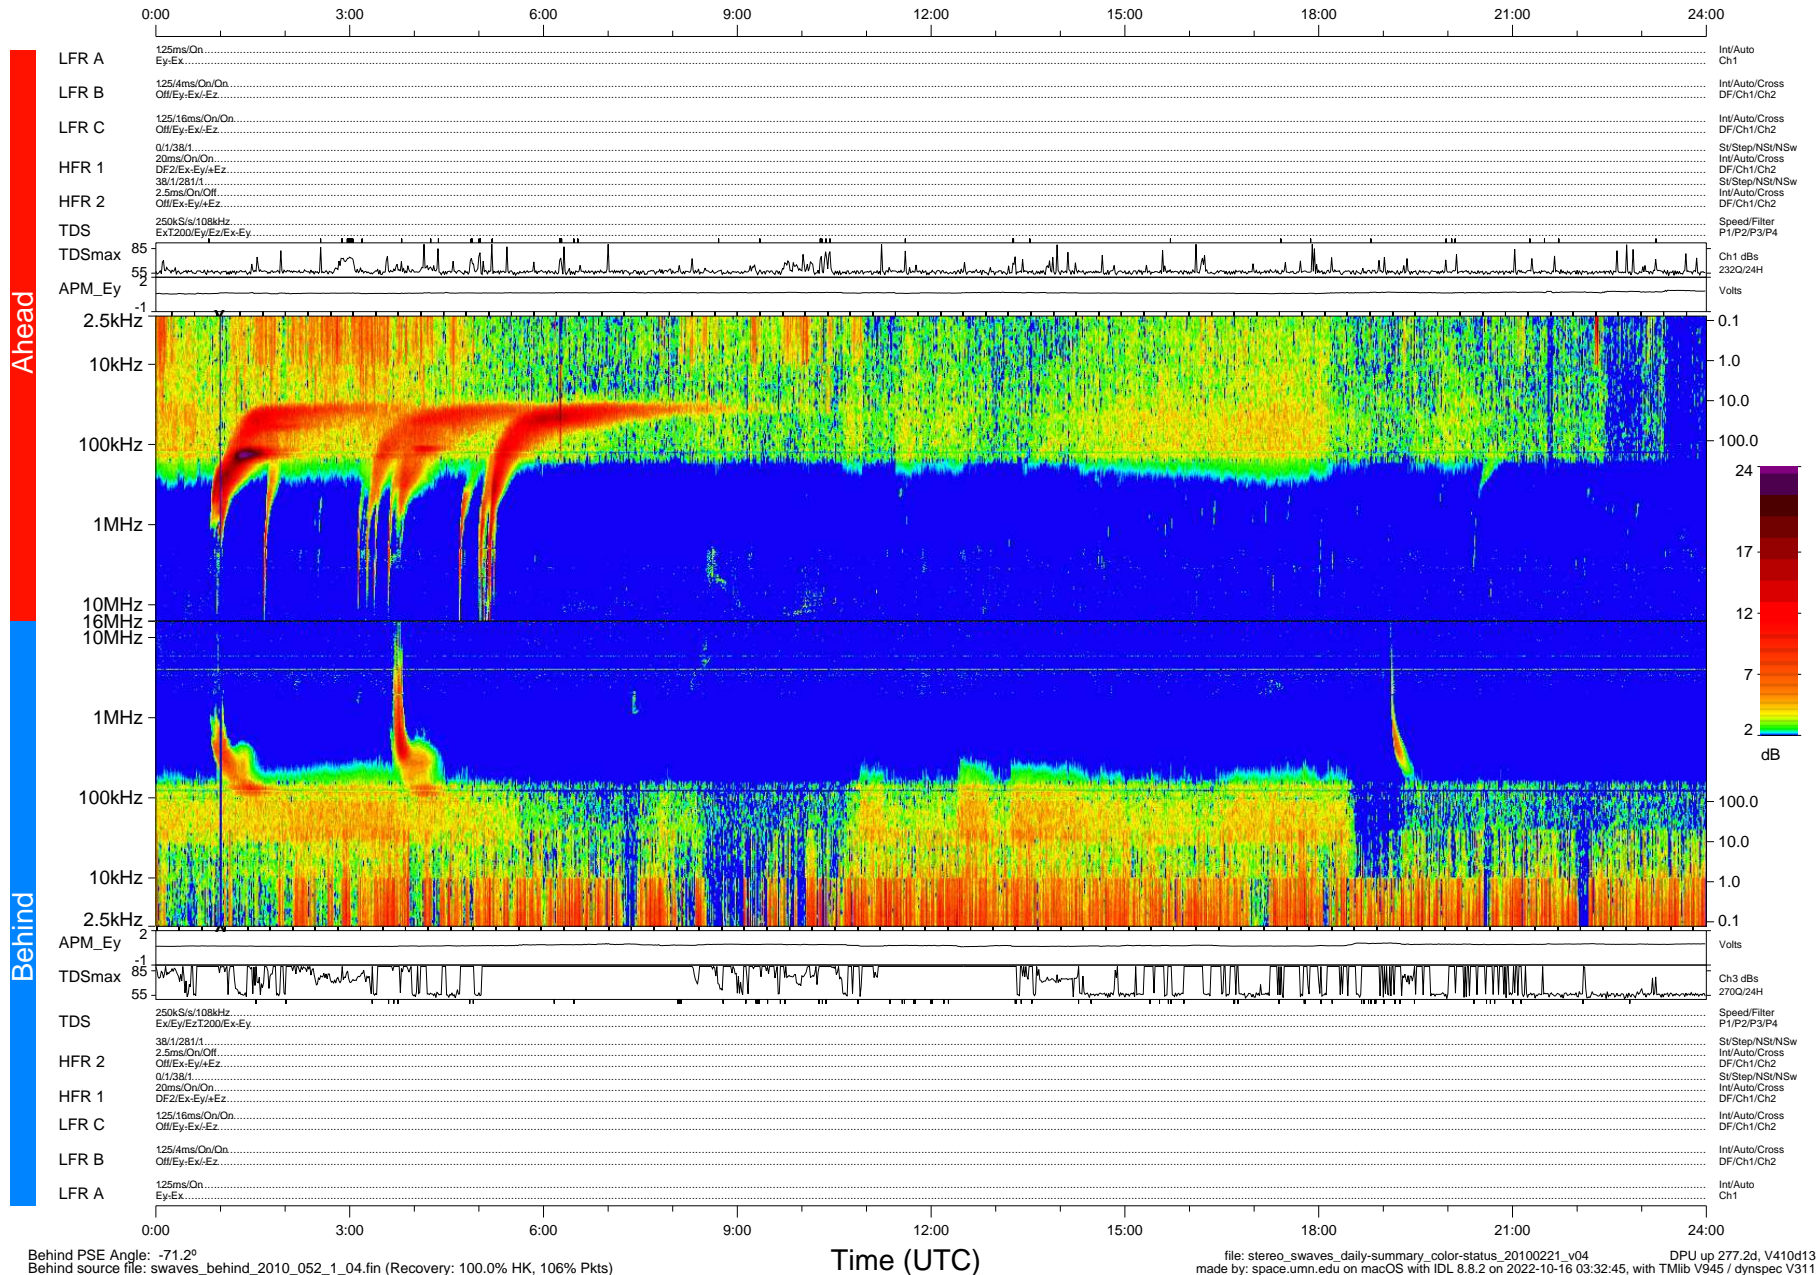

STEREO/WAVES Daily Summary - 21-Feb-2010 (DOY 052)

Ahead source file: swaves_ahead_2010_052_1_04.fin (Recovery: 100.0% HK, 100% Pkts)
Ahead PSE Angle: 65.3°

DPU up 201.4d, V410d12

Behind PSE Angle: -71.2°
Behind source file: swaves_behind_2010_052_1_04.fin (Recovery: 100.0% HK, 106% Pkts)

Time (UTC)