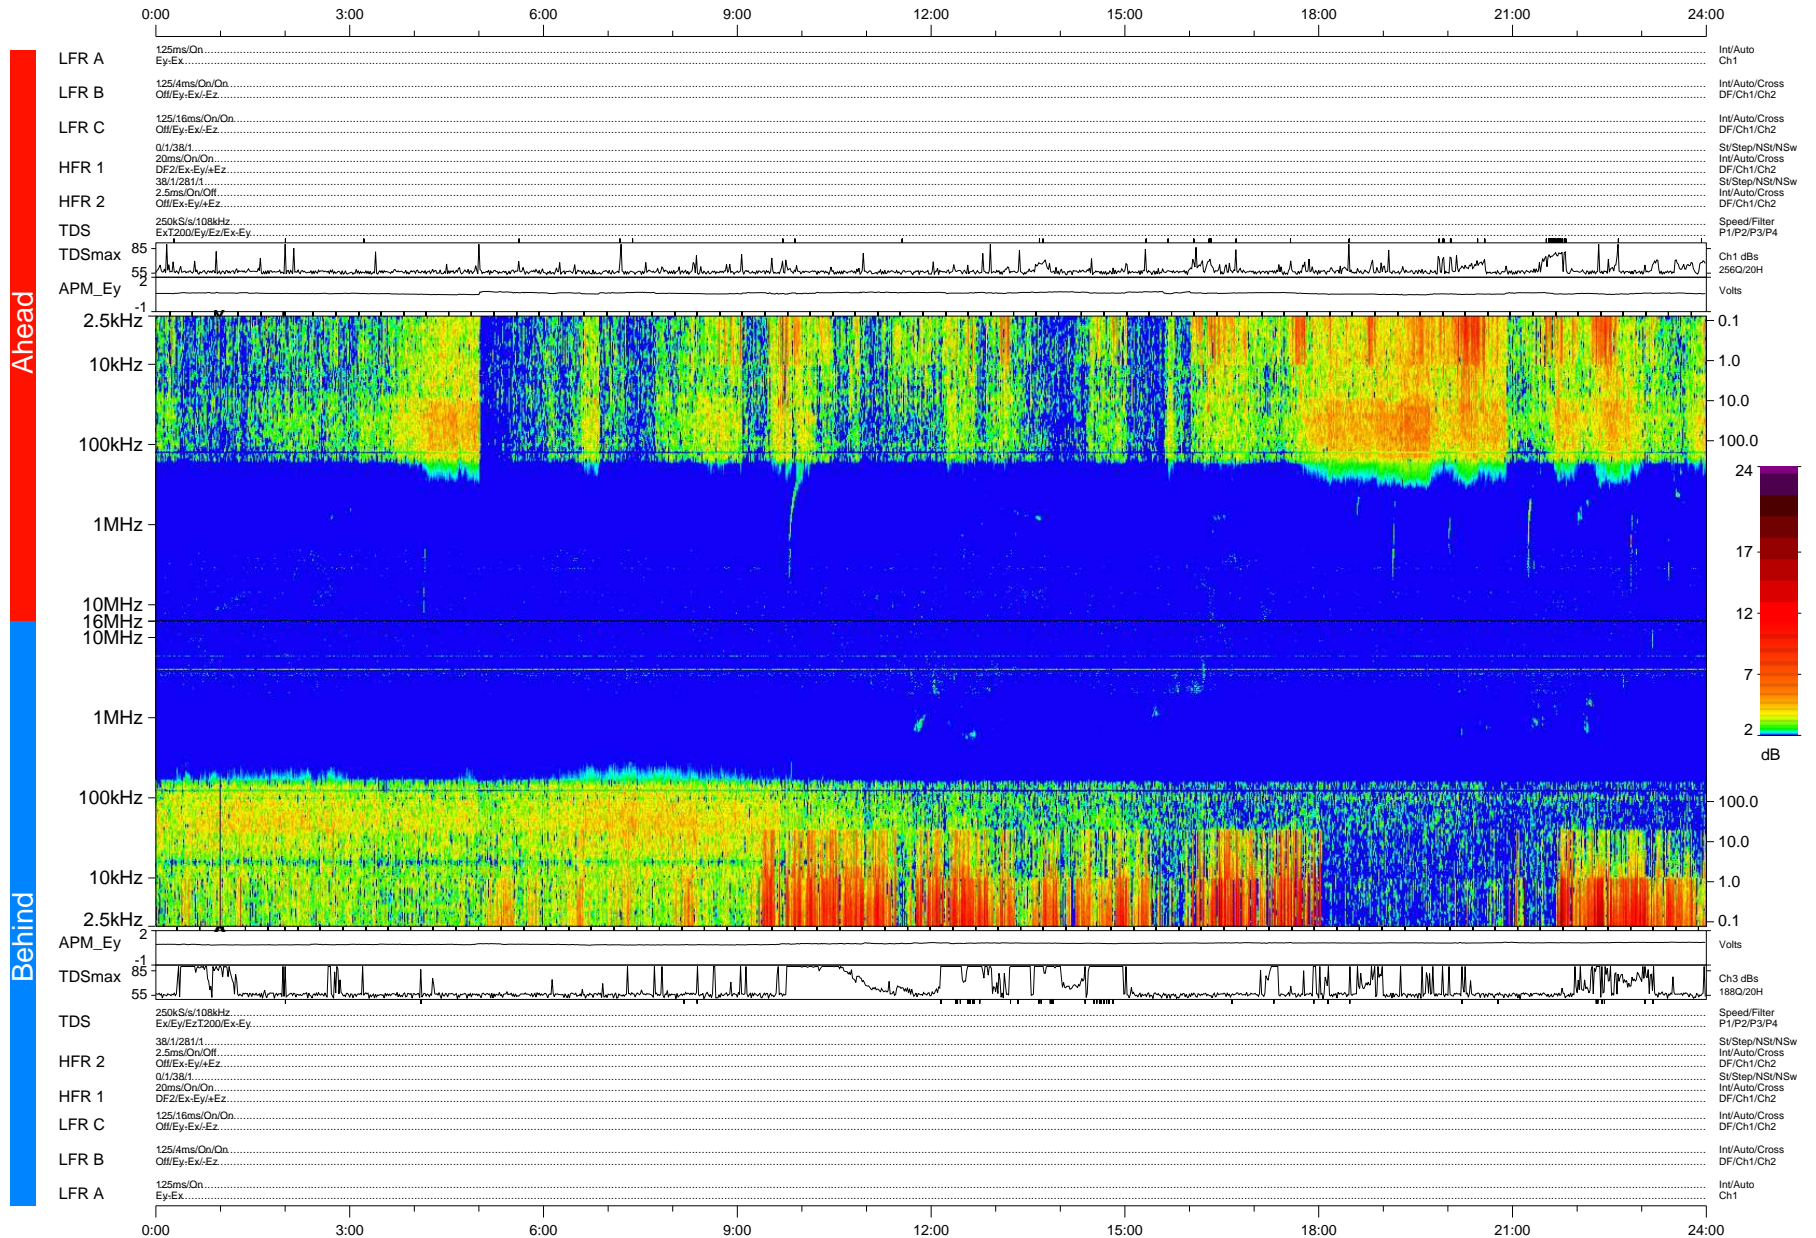

STEREO/WAVES Daily Summary - 19-Feb-2010 (DOY 050)

Ahead source file: swaves_ahead_2010_050_1_04.fin (Recovery: 100.0% HK, 102% Pkts)
Ahead PSE Angle: 65.2°

DPU up 199.4d, V410d12

Behind PSE Angle: -71.2°
Behind source file: swaves_behind_2010_050_1_04.fin (Recovery: 100.0% HK, 92% Pkts)

Time (UTC)