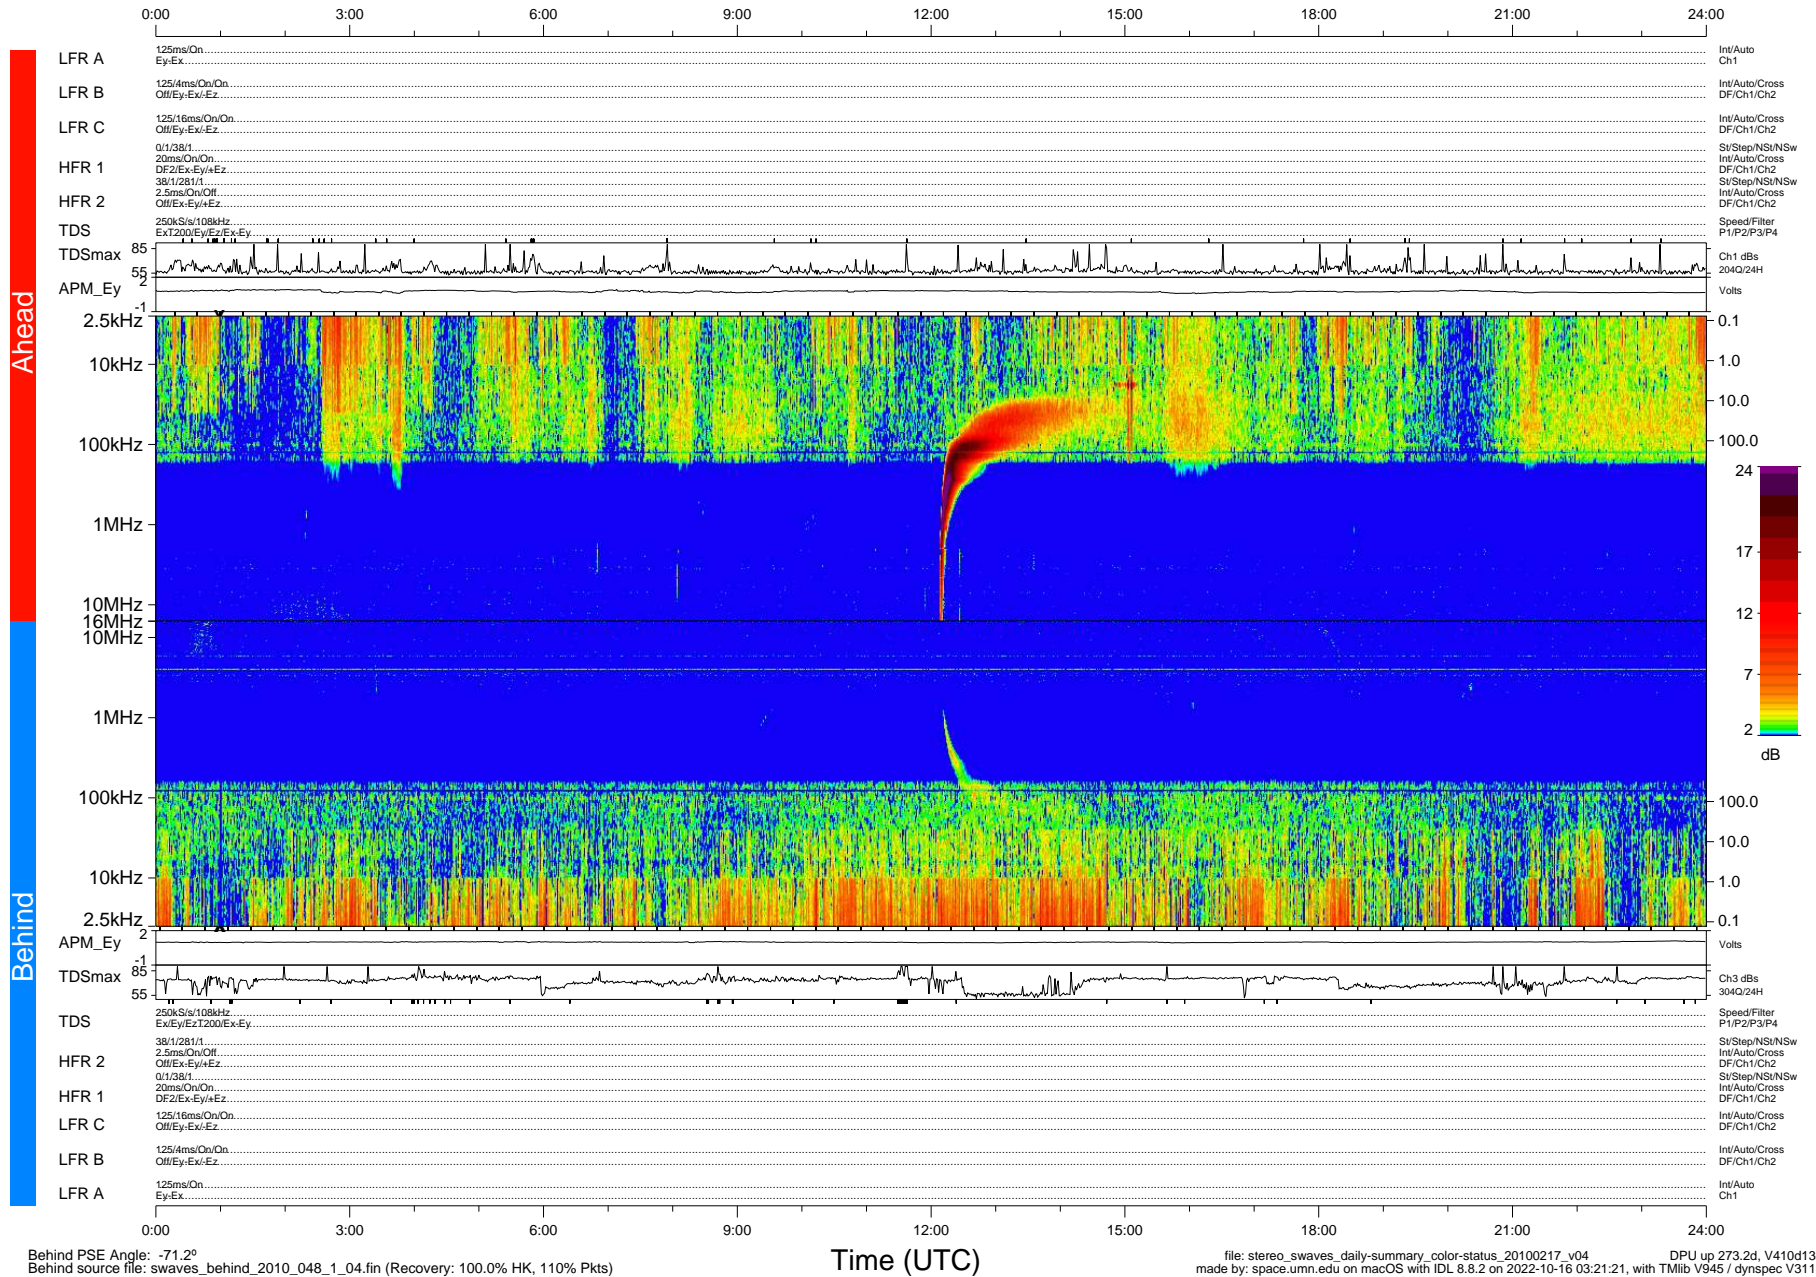

STEREO/WAVES Daily Summary - 17-Feb-2010 (DOY 048)

Ahead source file: swaves_ahead_2010_048_1_04.fin (Recovery: 100.0% HK, 95% Pkts)
Ahead PSE Angle: 65.1°

DPU up 197.4d, V410d12

Behind PSE Angle: -71.2°
Behind source file: swaves_behind_2010_048_1_04.fin (Recovery: 100.0% HK, 110% Pkts)

Time (UTC)