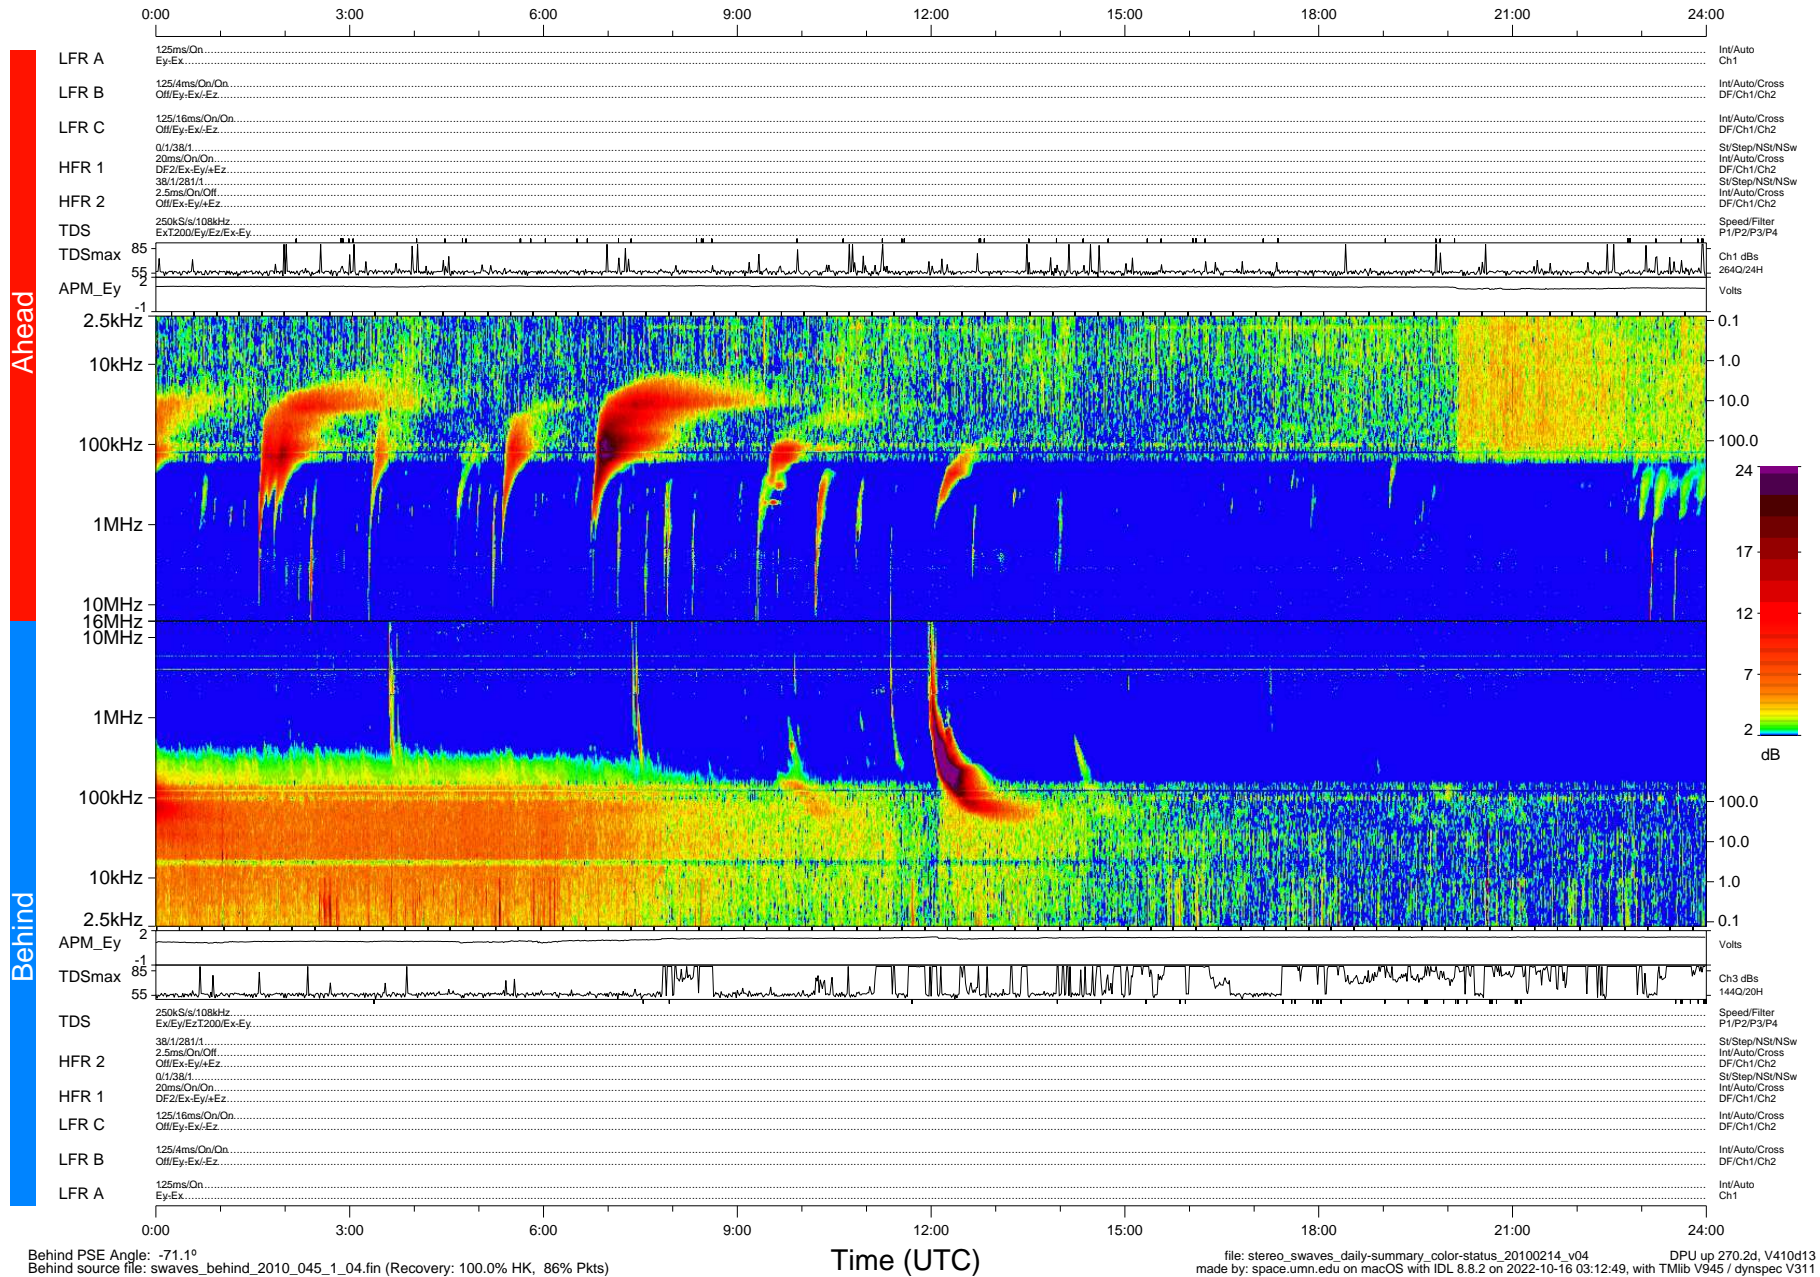

STEREO/WAVES Daily Summary - 14-Feb-2010 (DOY 045)

Ahead source file: swaves_ahead_2010_045_1_04.fin (Recovery: 100.0% HK, 104% Pkts)
Ahead PSE Angle: 65.0°

DPU up 194.4d, V410d12

Behind PSE Angle: -71.1°
Behind source file: swaves_behind_2010_045_1_04.fin (Recovery: 100.0% HK, 86% Pkts)

Time (UTC)