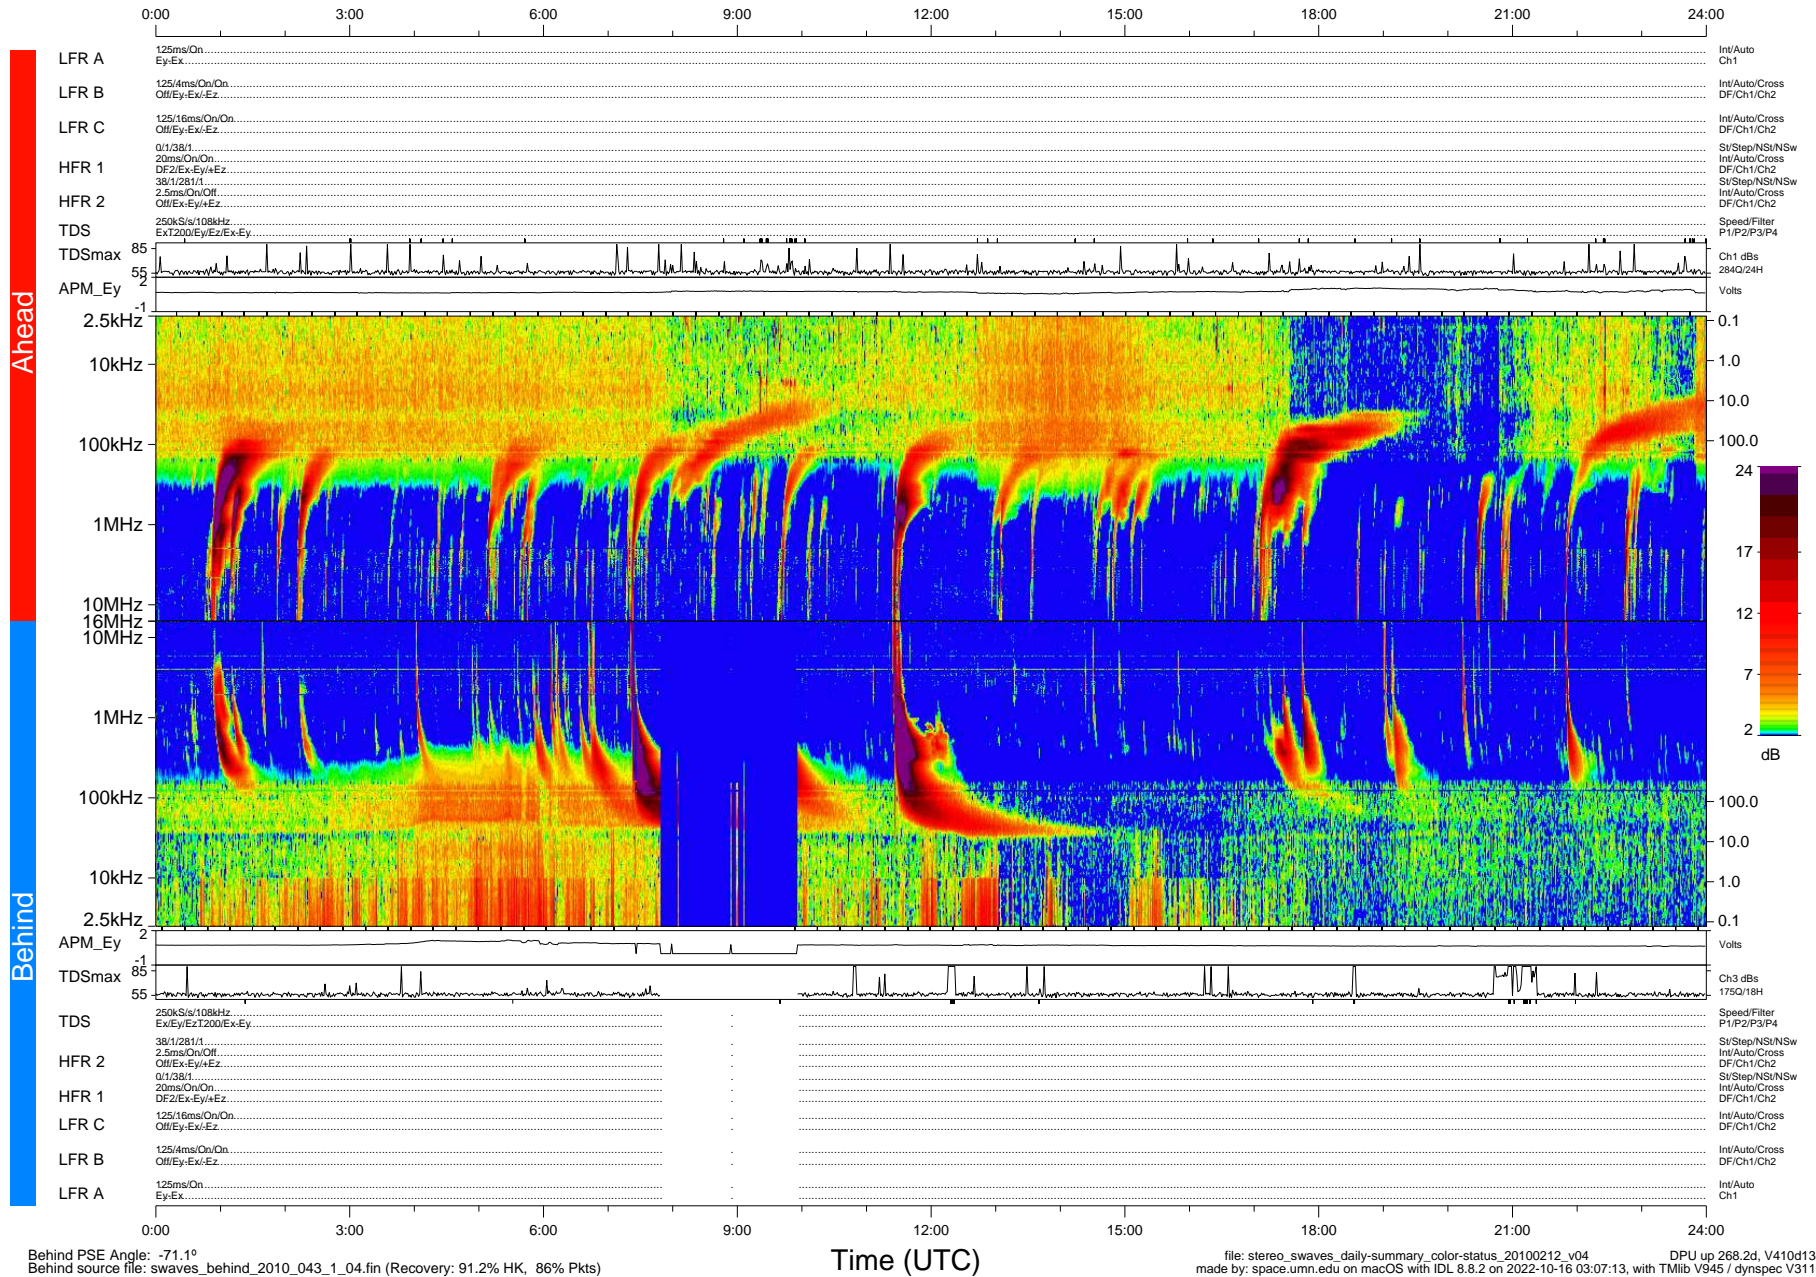

STEREO/WAVES Daily Summary - 12-Feb-2010 (DOY 043)

Ahead source file: swaves_ahead_2010_043_1_04.fin (Recovery: 100.0% HK, 107% Pkts)
Ahead PSE Angle: 64.9°

DPU up 192.4d, V410d12

Behind PSE Angle: -71.1°
Behind source file: swaves_behind_2010_043_1_04.fin (Recovery: 91.2% HK, 86% Pkts)

Time (UTC)