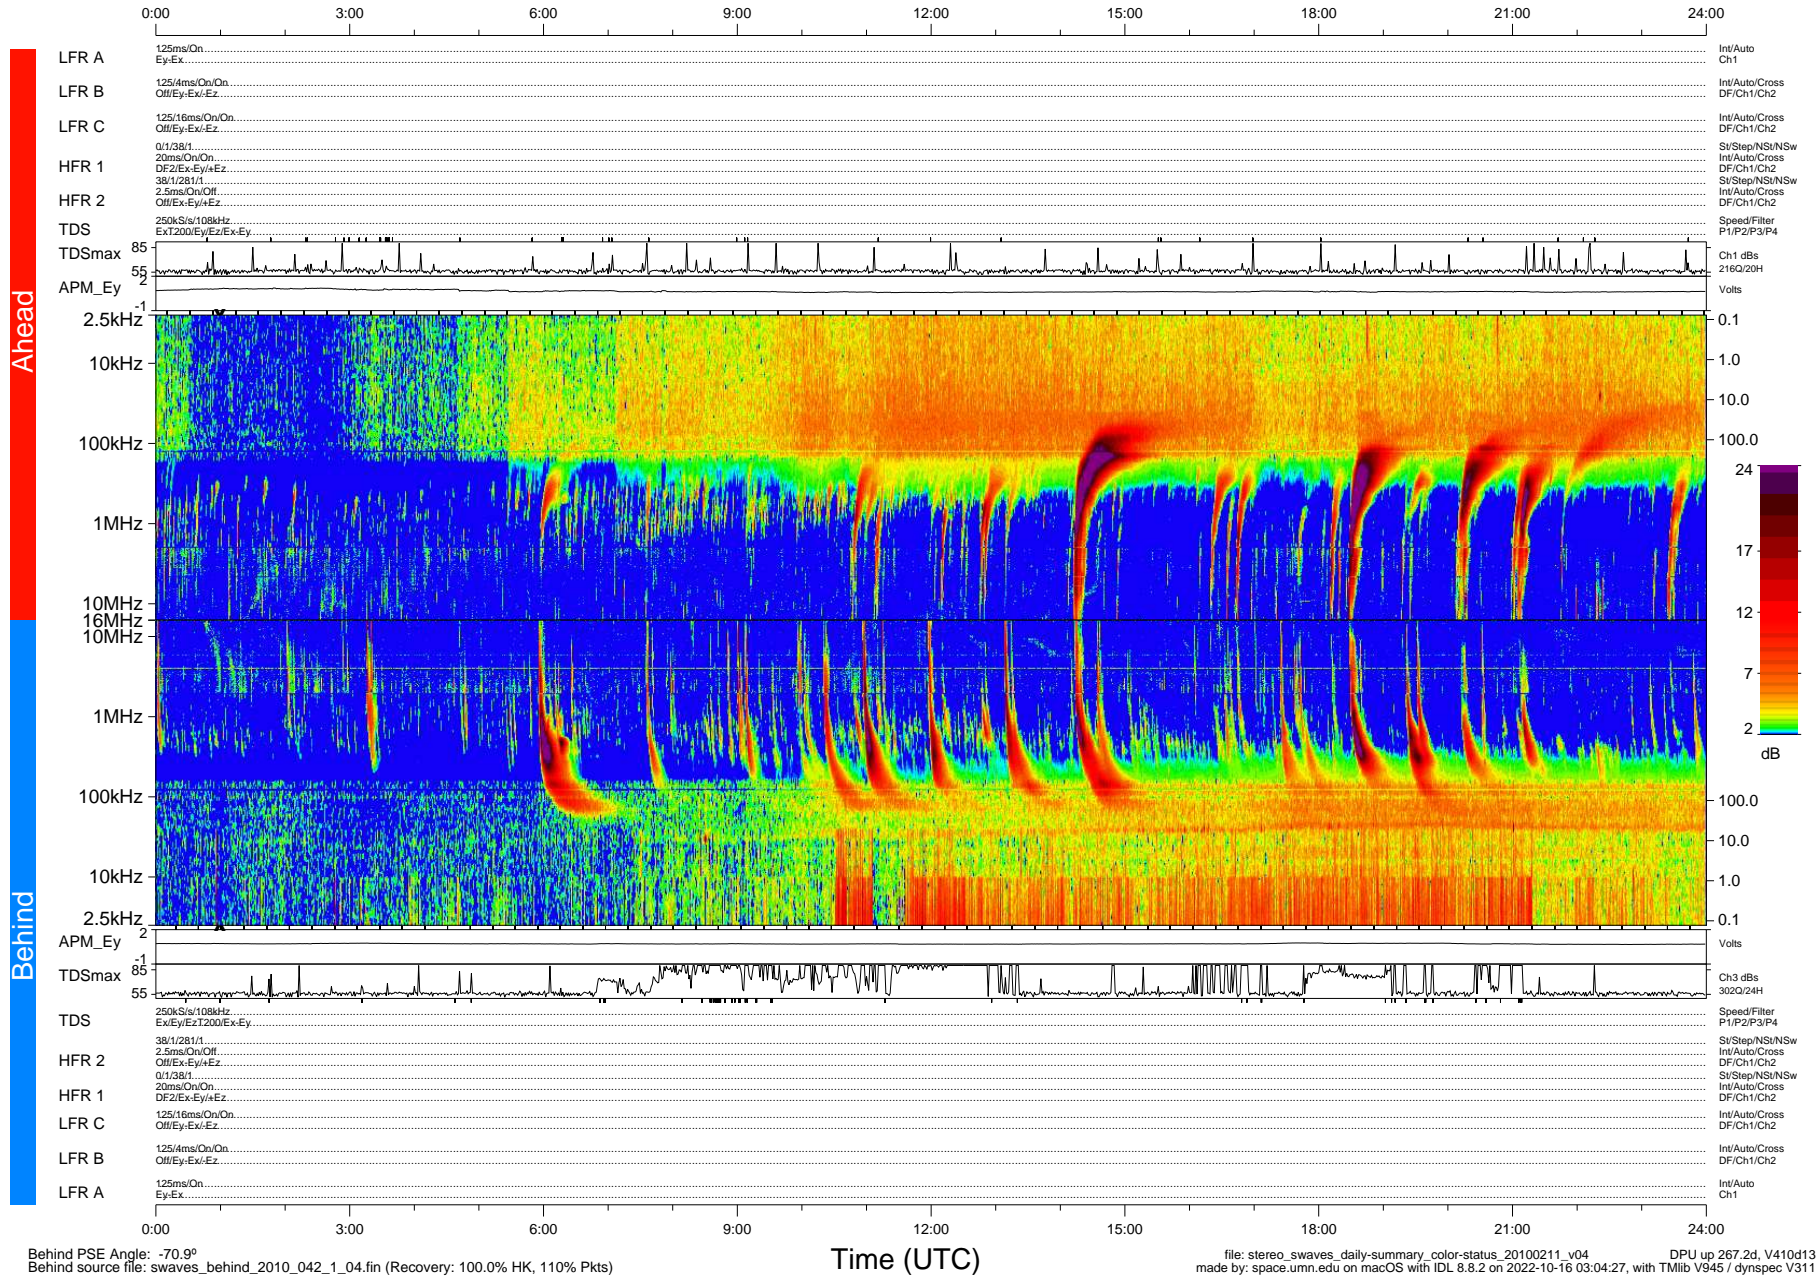

STEREO/WAVES Daily Summary - 11-Feb-2010 (DOY 042)

Ahead source file: swaves_ahead_2010_042_1_04.fin (Recovery: 100.0% HK, 97% Pkts)
Ahead PSE Angle: 65.0°

DPU up 191.4d, V410d12

Behind PSE Angle: -70.9°
Behind source file: swaves_behind_2010_042_1_04.fin (Recovery: 100.0% HK, 110% Pkts)

Time (UTC)