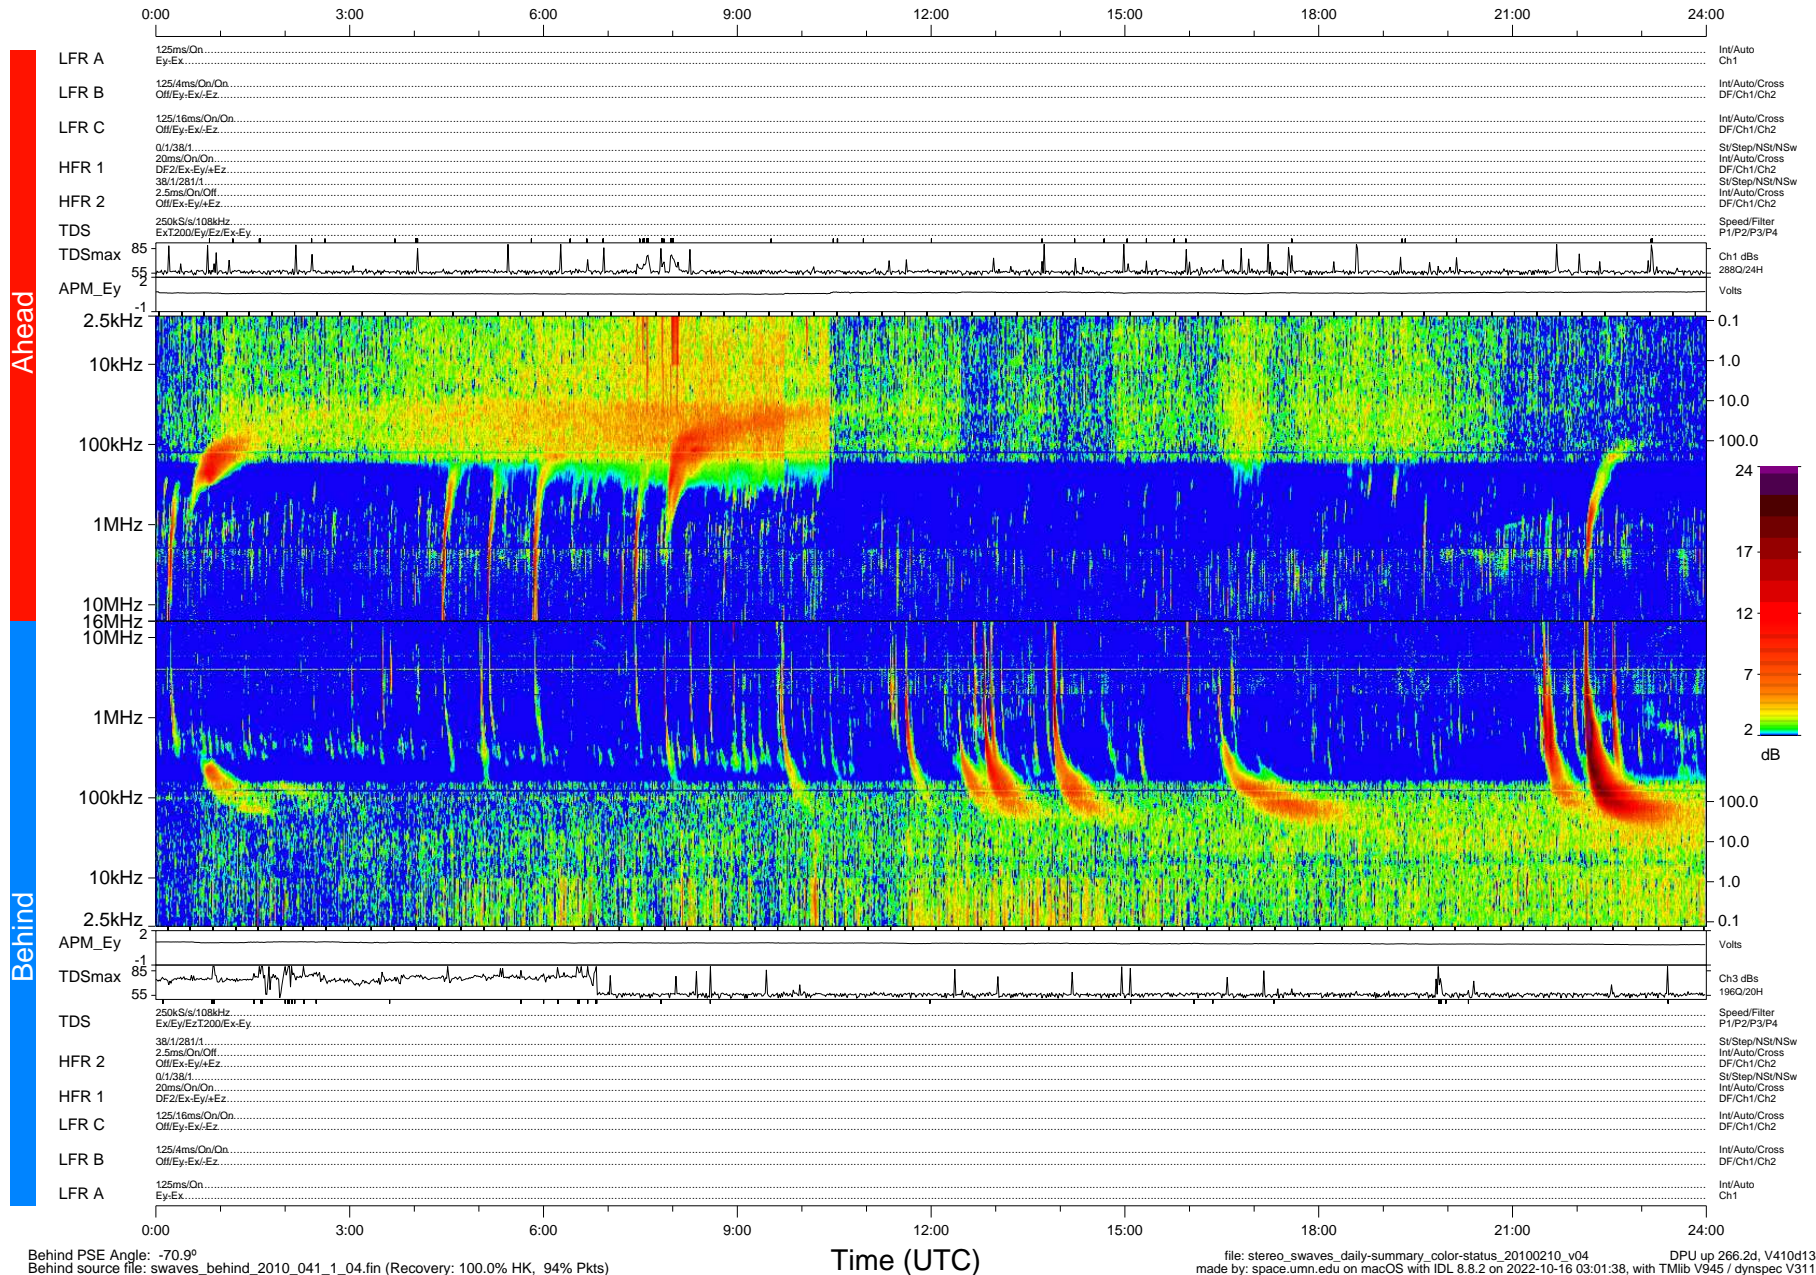

STEREO/WAVES Daily Summary - 10-Feb-2010 (DOY 041)

Ahead source file: swaves_ahead_2010_041_1_04.fin (Recovery: 100.0% HK, 108% Pkts)
 Ahead PSE Angle: 64.9°

DPU up 190.4d, V410d12

Behind PSE Angle: -70.9°
 Behind source file: swaves_behind_2010_041_1_04.fin (Recovery: 100.0% HK, 94% Pkts)

file: stereo_swaves_daily-summary_color-status_20100210_v04
 made by: space.umn.edu on macOS with IDL 8.8.2 on 2022-10-16 03:01:38, with Tmlib V945 / dynspec V311

DPU up 266.2d, V410d13