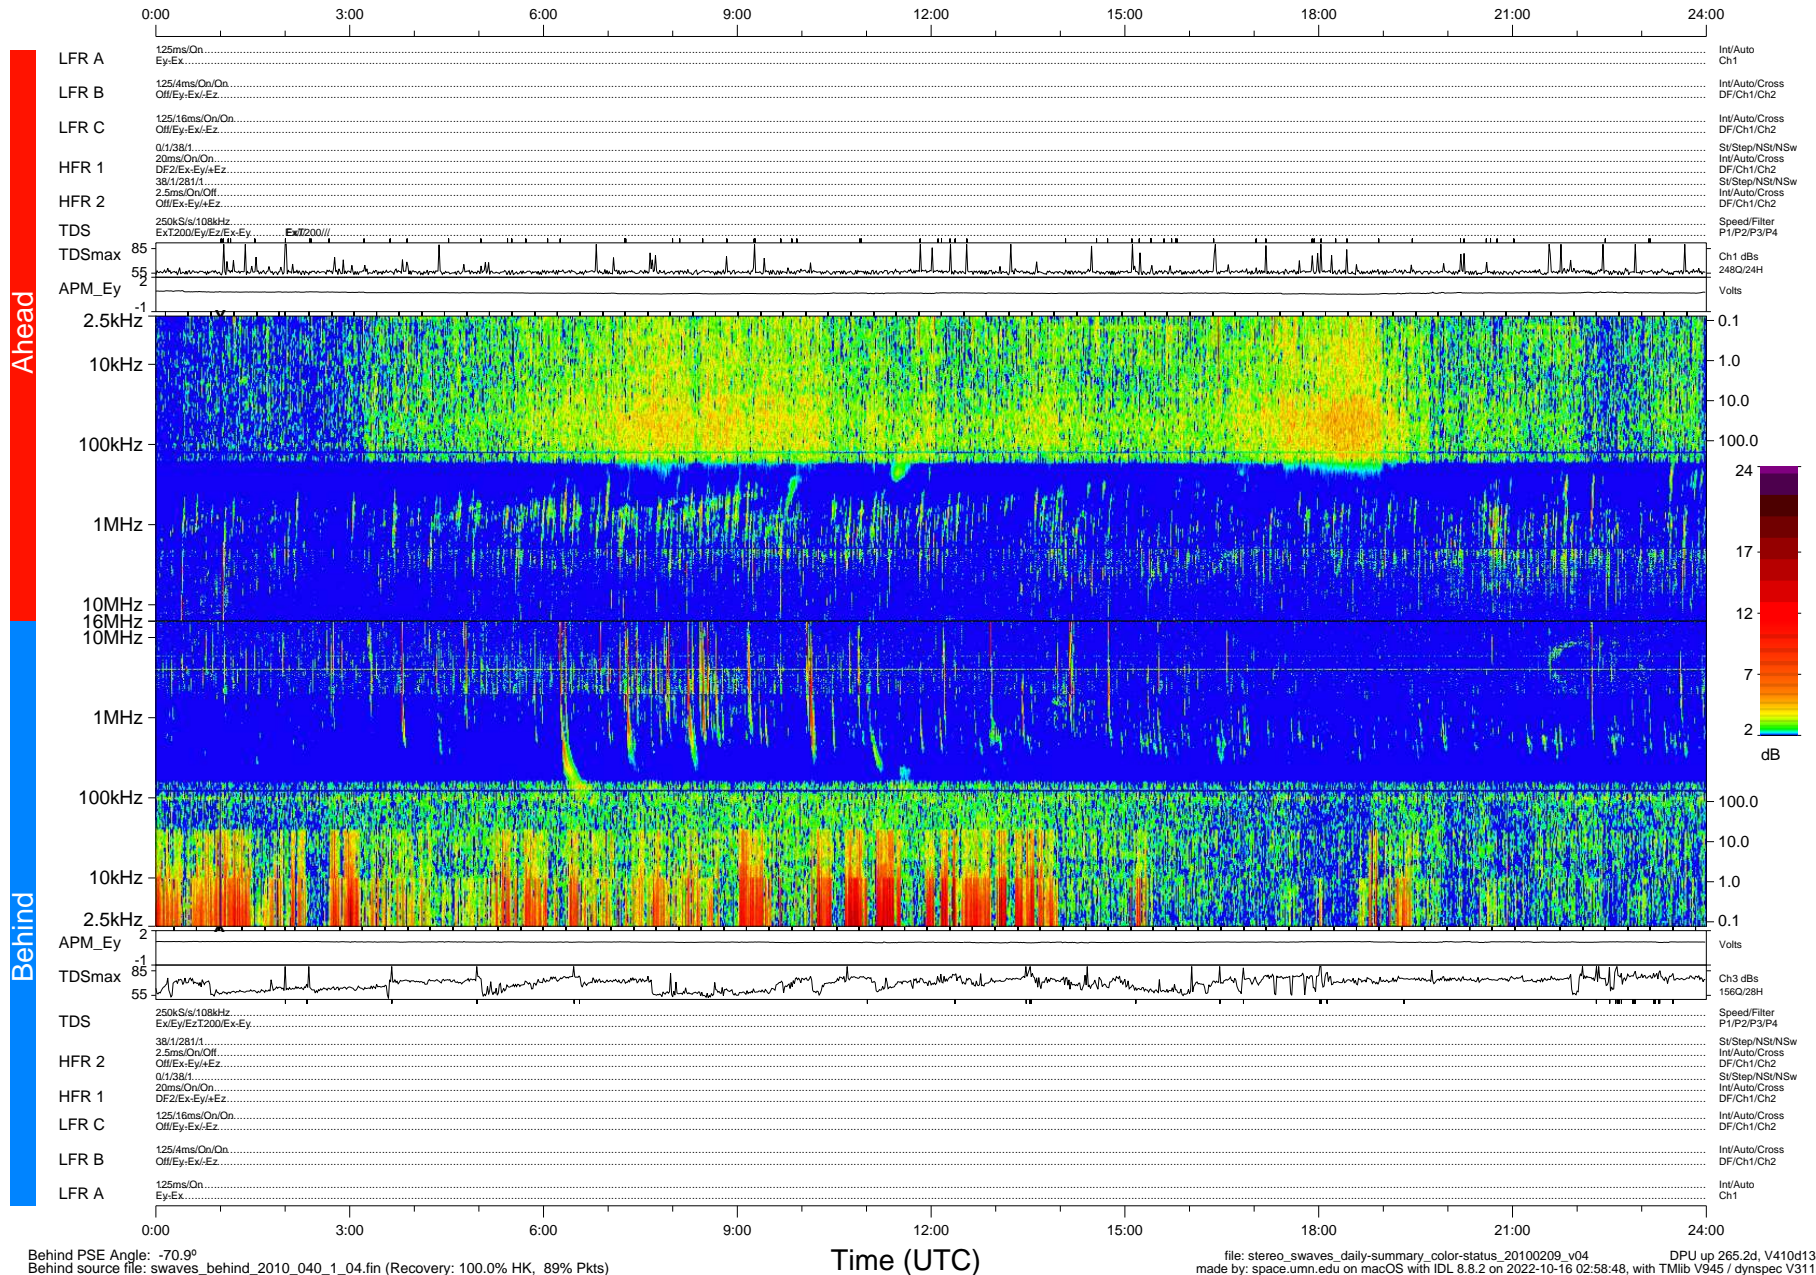

STEREO/WAVES Daily Summary - 09-Feb-2010 (DOY 040)

Ahead source file: swaves_ahead_2010_040_1_04.fin (Recovery: 100.0% HK, 101% Pkts)
Ahead PSE Angle: 64.9°

DPU up 189.4d, V410d12

Behind PSE Angle: -70.9°
Behind source file: swaves_behind_2010_040_1_04.fin (Recovery: 100.0% HK, 89% Pkts)

Time (UTC)