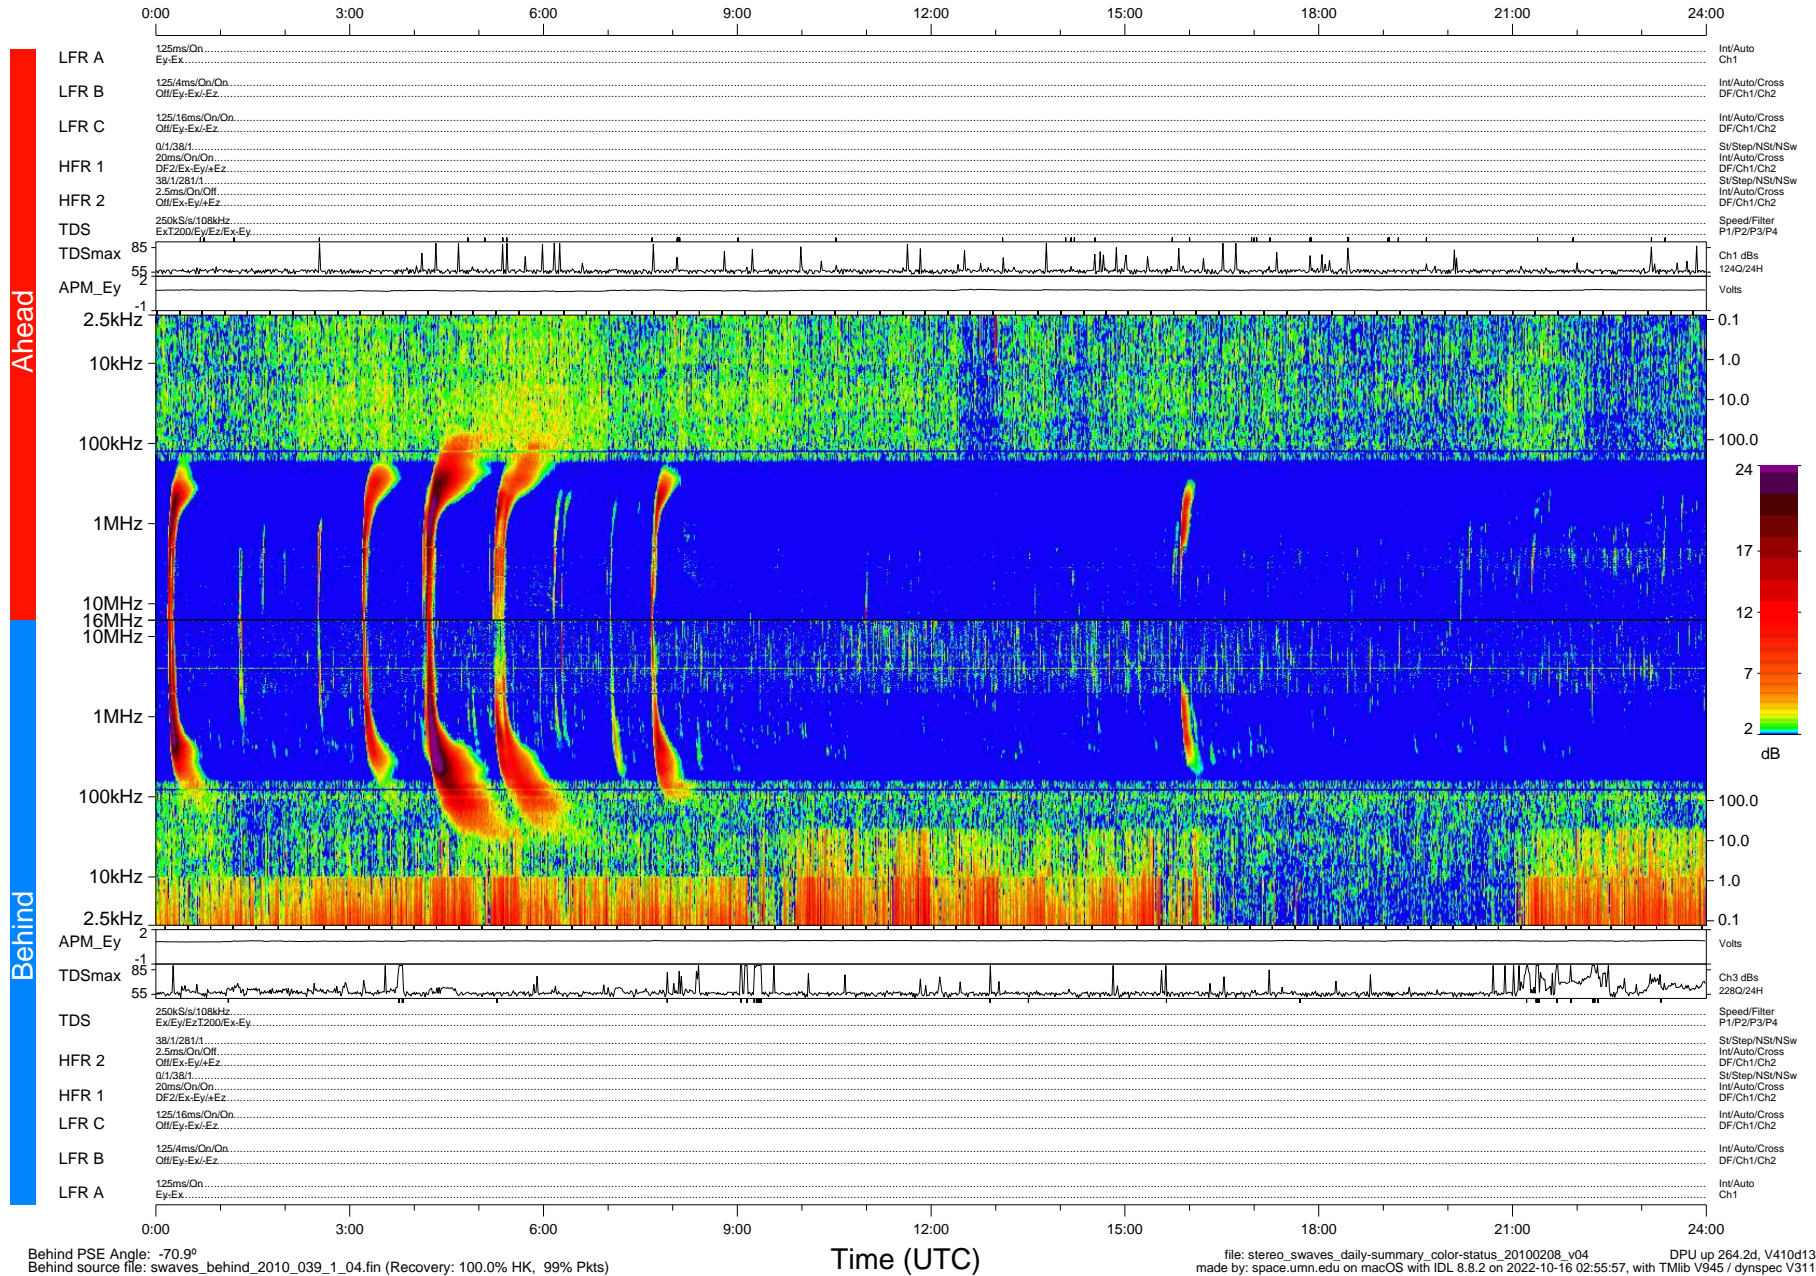

STEREO/WAVES Daily Summary - 08-Feb-2010 (DOY 039)

Ahead source file: swaves_ahead_2010_039_1_04.fin (Recovery: 100.0% HK, 84% Pkts)
Ahead PSE Angle: 64.9°

DPU up 188.4d, V410d12

Behind PSE Angle: -70.9°
Behind source file: swaves_behind_2010_039_1_04.fin (Recovery: 100.0% HK, 99% Pkts)

Time (UTC)