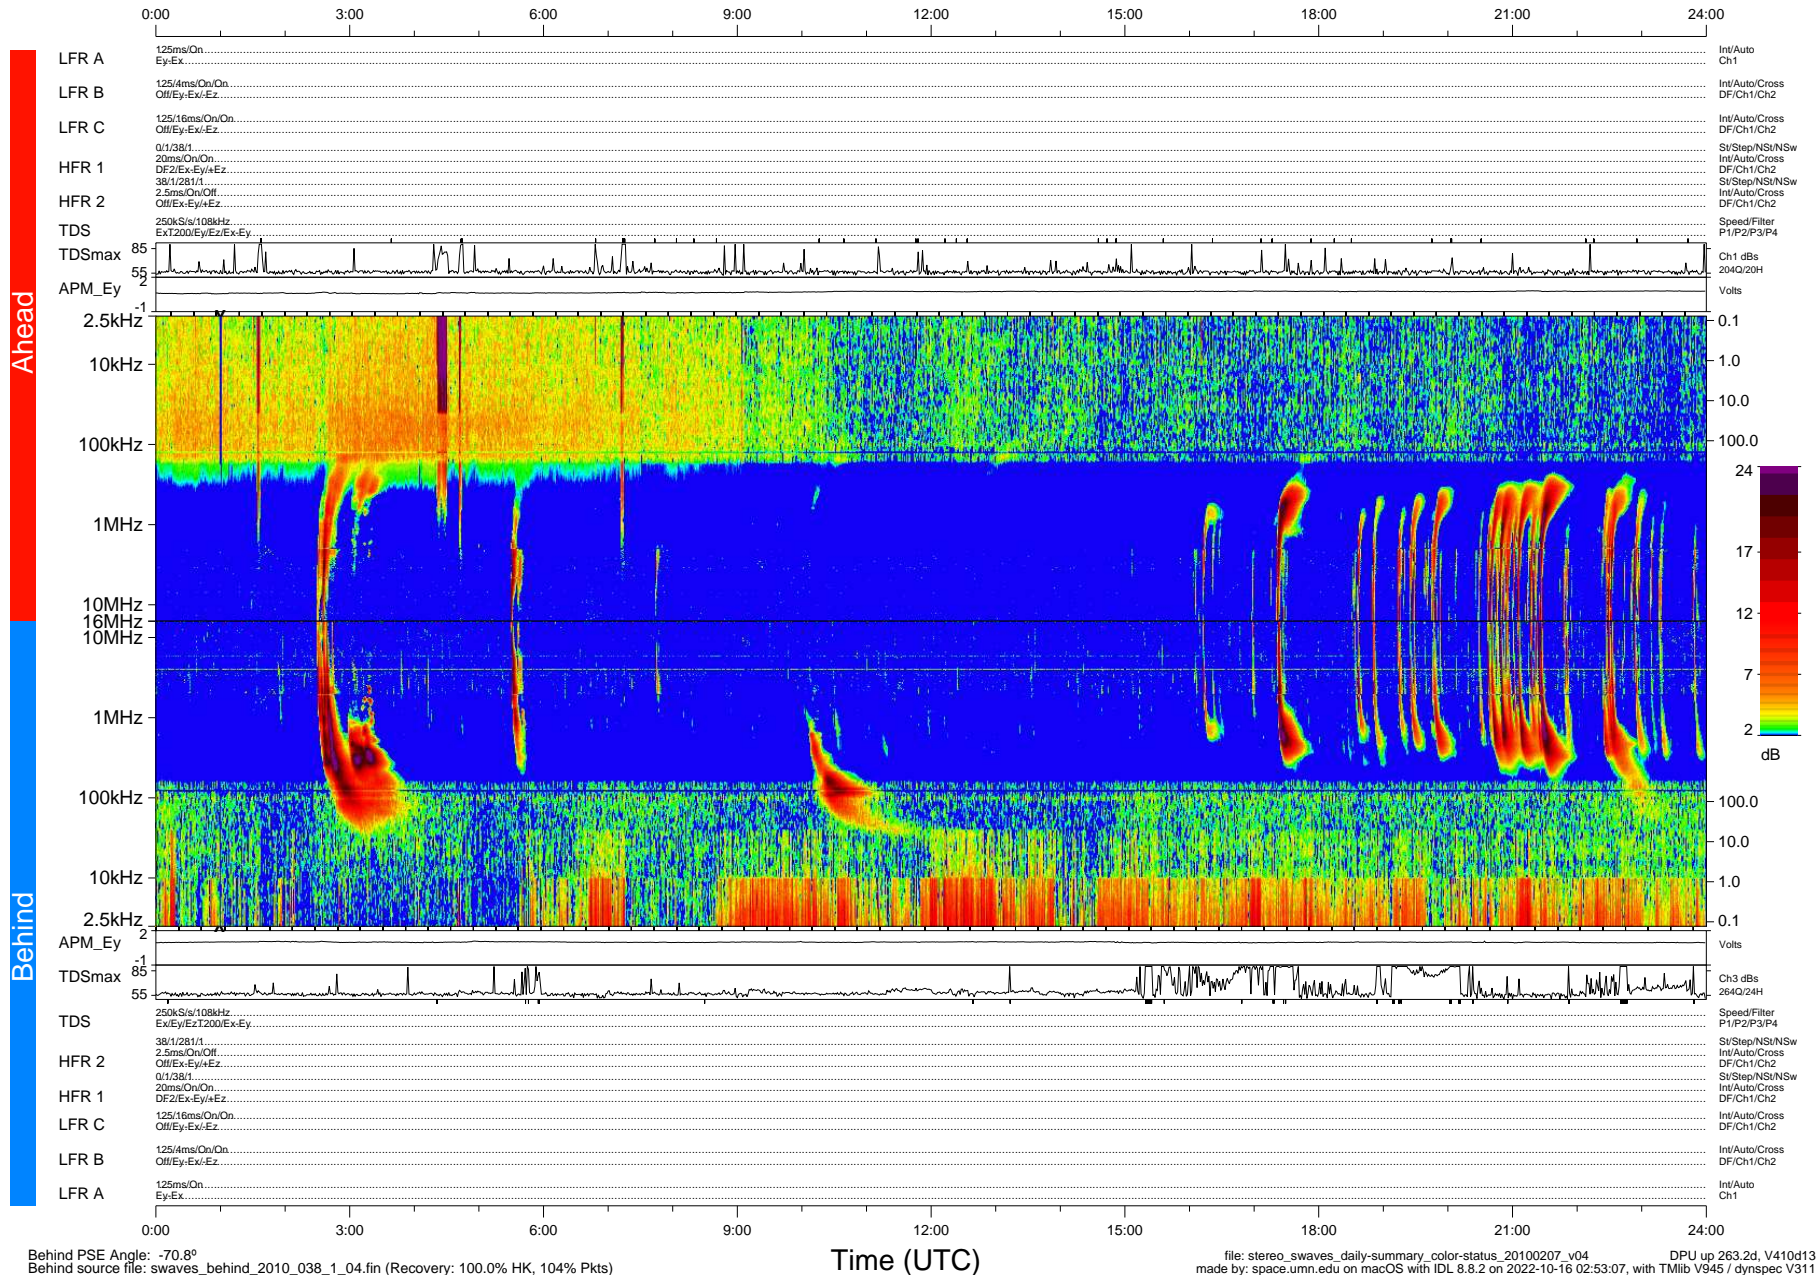

STEREO/WAVES Daily Summary - 07-Feb-2010 (DOY 038)

Ahead source file: swaves_ahead_2010_038_1_04.fin (Recovery: 100.0% HK, 95% Pkts)
Ahead PSE Angle: 64.8°

DPU up 187.4d, V410d12

Behind PSE Angle: -70.8°
Behind source file: swaves_behind_2010_038_1_04.fin (Recovery: 100.0% HK, 104% Pkts)

Time (UTC)