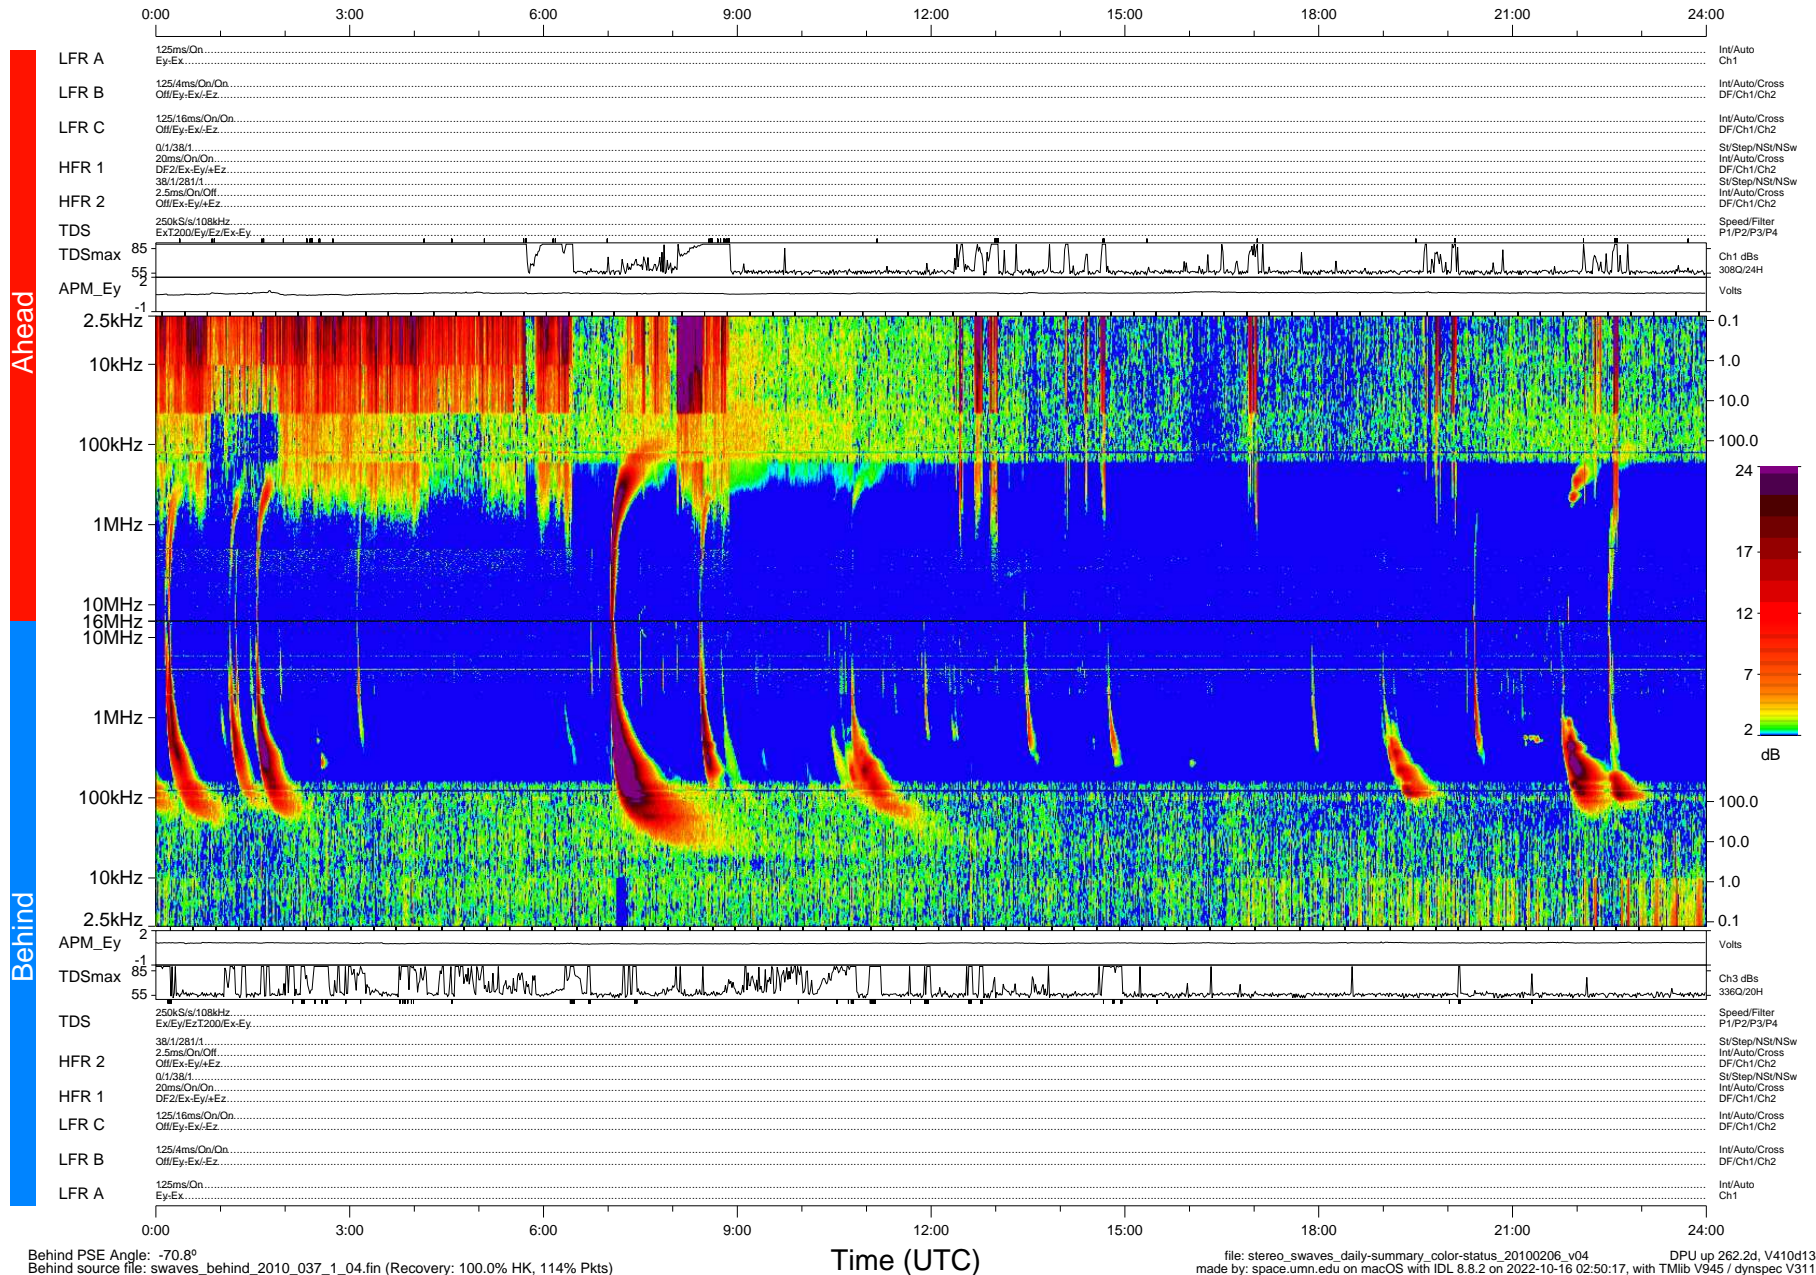

STEREO/WAVES Daily Summary - 06-Feb-2010 (DOY 037)

Ahead source file: swaves_ahead_2010_037_1_04.fin (Recovery: 100.0% HK, 111% Pkts)
Ahead PSE Angle: 64.8°

DPU up 186.4d, V410d12

Behind PSE Angle: -70.8°
Behind source file: swaves_behind_2010_037_1_04.fin (Recovery: 100.0% HK, 114% Pkts)

Time (UTC)