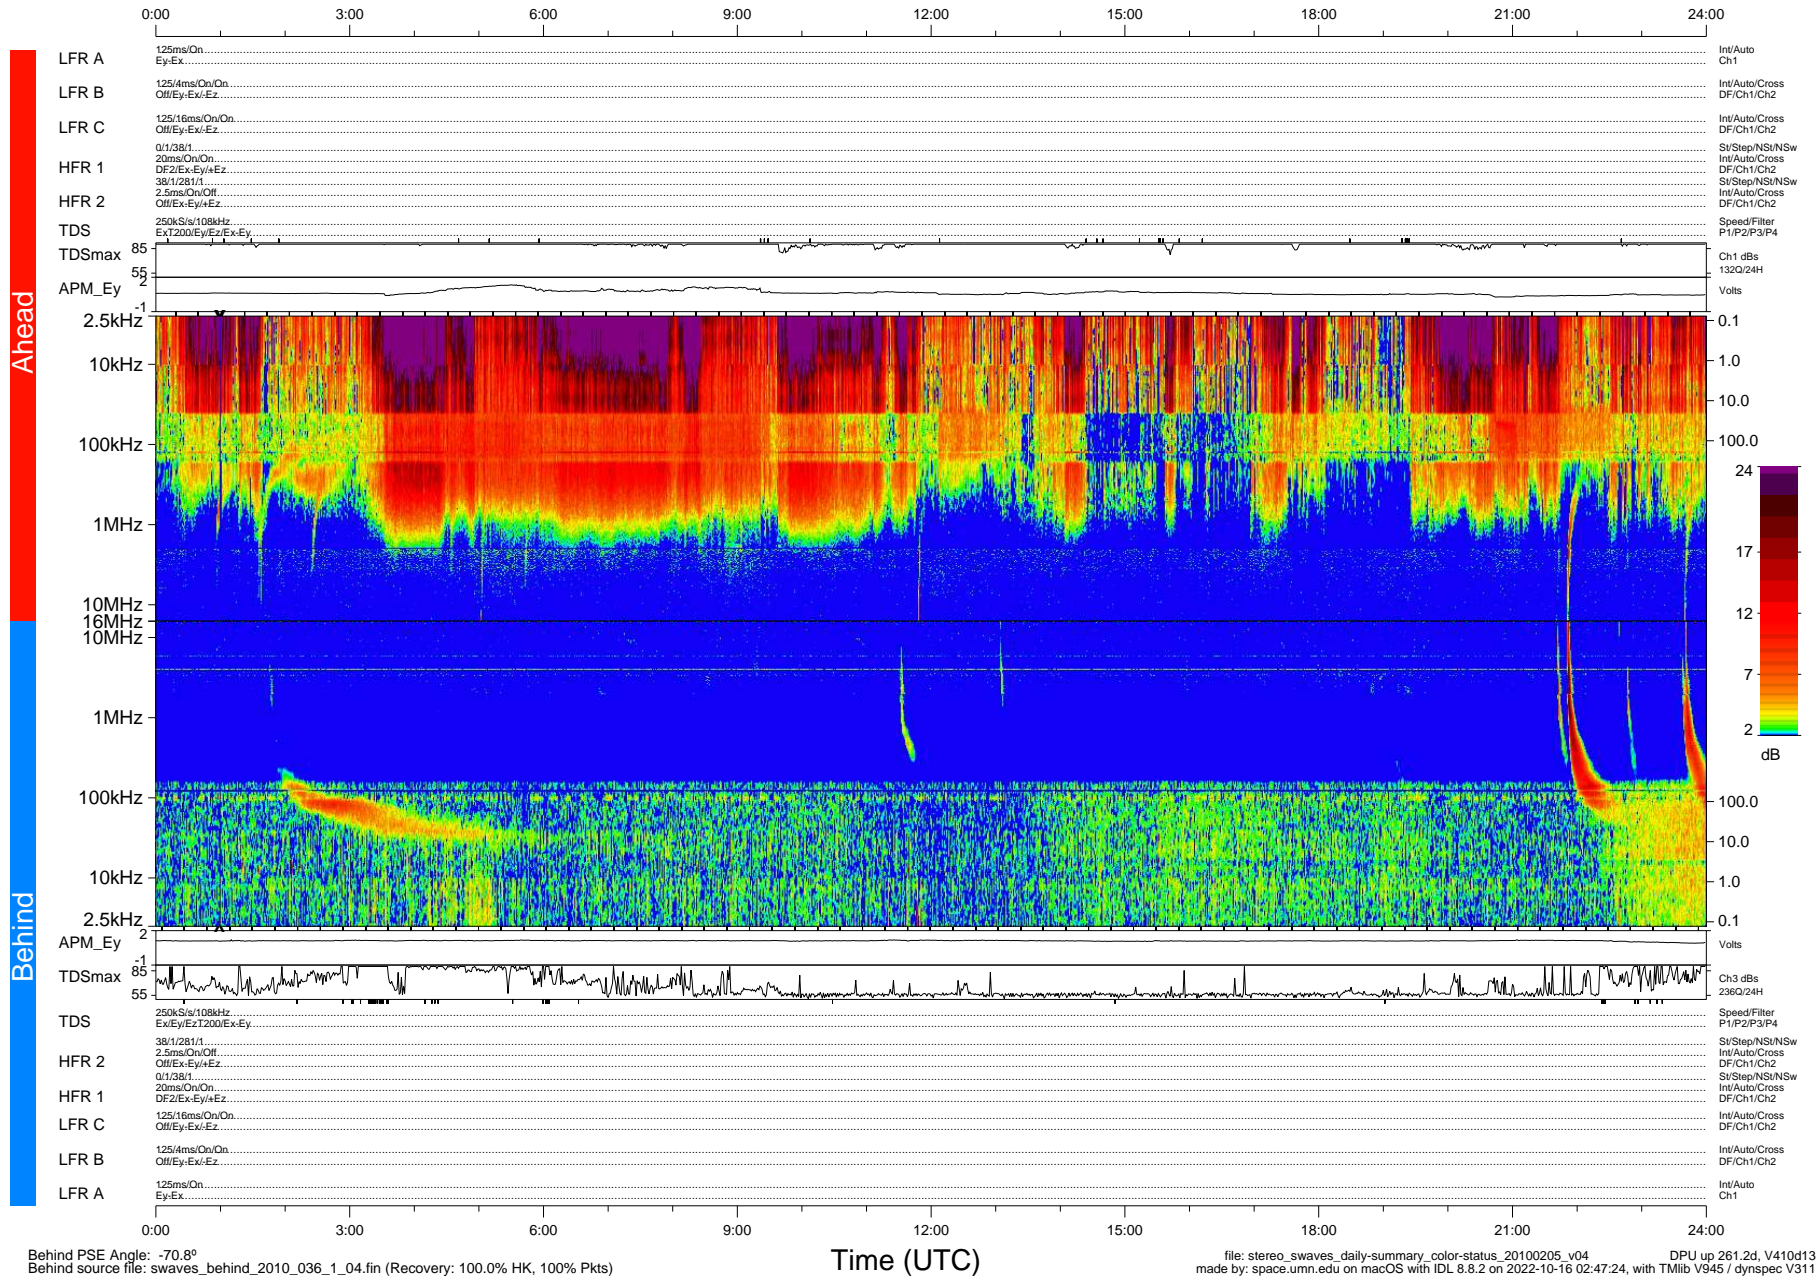

STEREO/WAVES Daily Summary - 05-Feb-2010 (DOY 036)

Ahead source file: swaves_ahead_2010_036_1_04.fin (Recovery: 100.0% HK, 85% Pkts)
Ahead PSE Angle: 64.7°

DPU up 185.4d, V410d12

Behind PSE Angle: -70.8°
Behind source file: swaves_behind_2010_036_1_04.fin (Recovery: 100.0% HK, 100% Pkts)

Time (UTC)