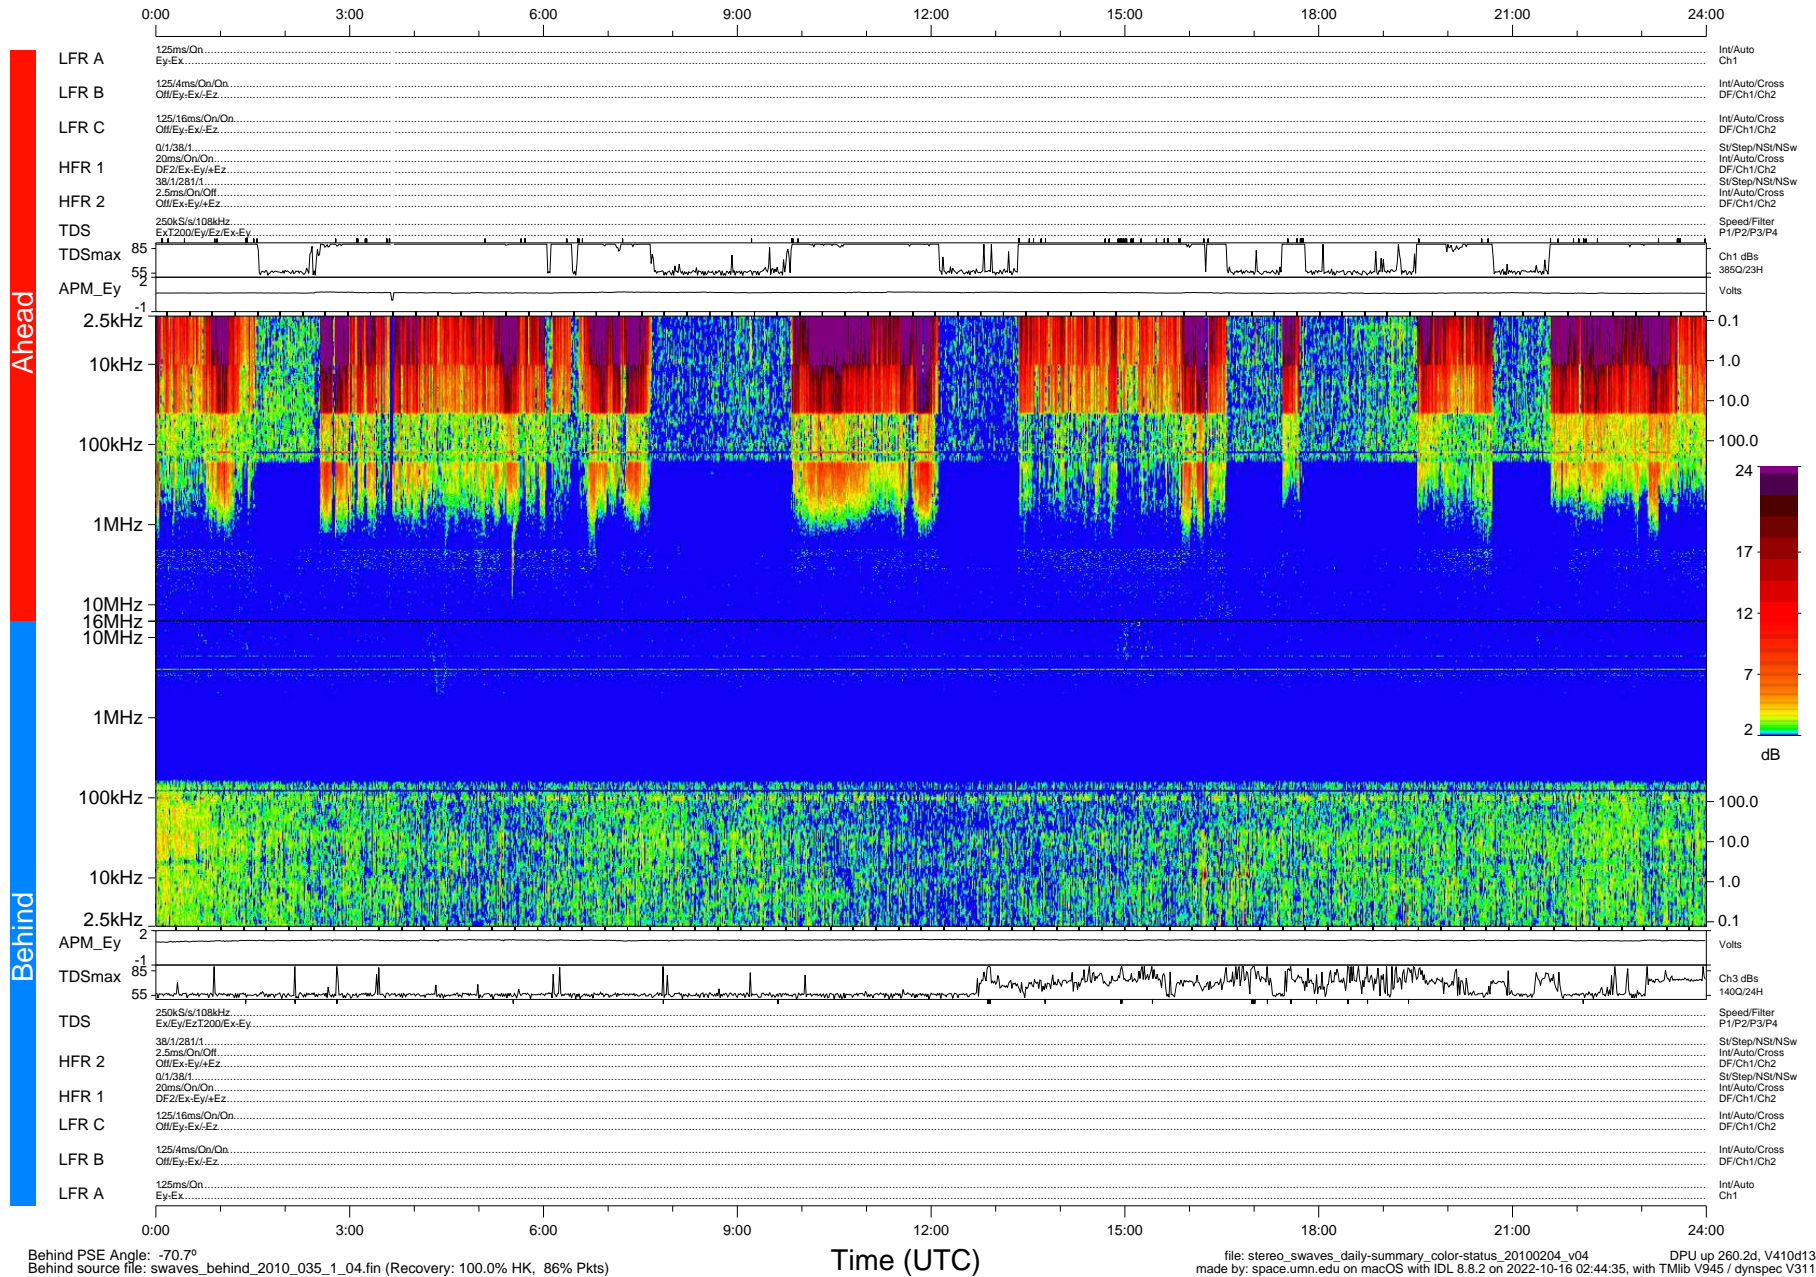

STEREO/WAVES Daily Summary - 04-Feb-2010 (DOY 035)

Ahead source file: swaves_ahead_2010_035_1_04.fin (Recovery: 99.9% HK, 122% Pkts)
Ahead PSE Angle: 64.7°

DPU up 184.4d, V410d12

Behind PSE Angle: -70.7°
Behind source file: swaves_behind_2010_035_1_04.fin (Recovery: 100.0% HK, 86% Pkts)