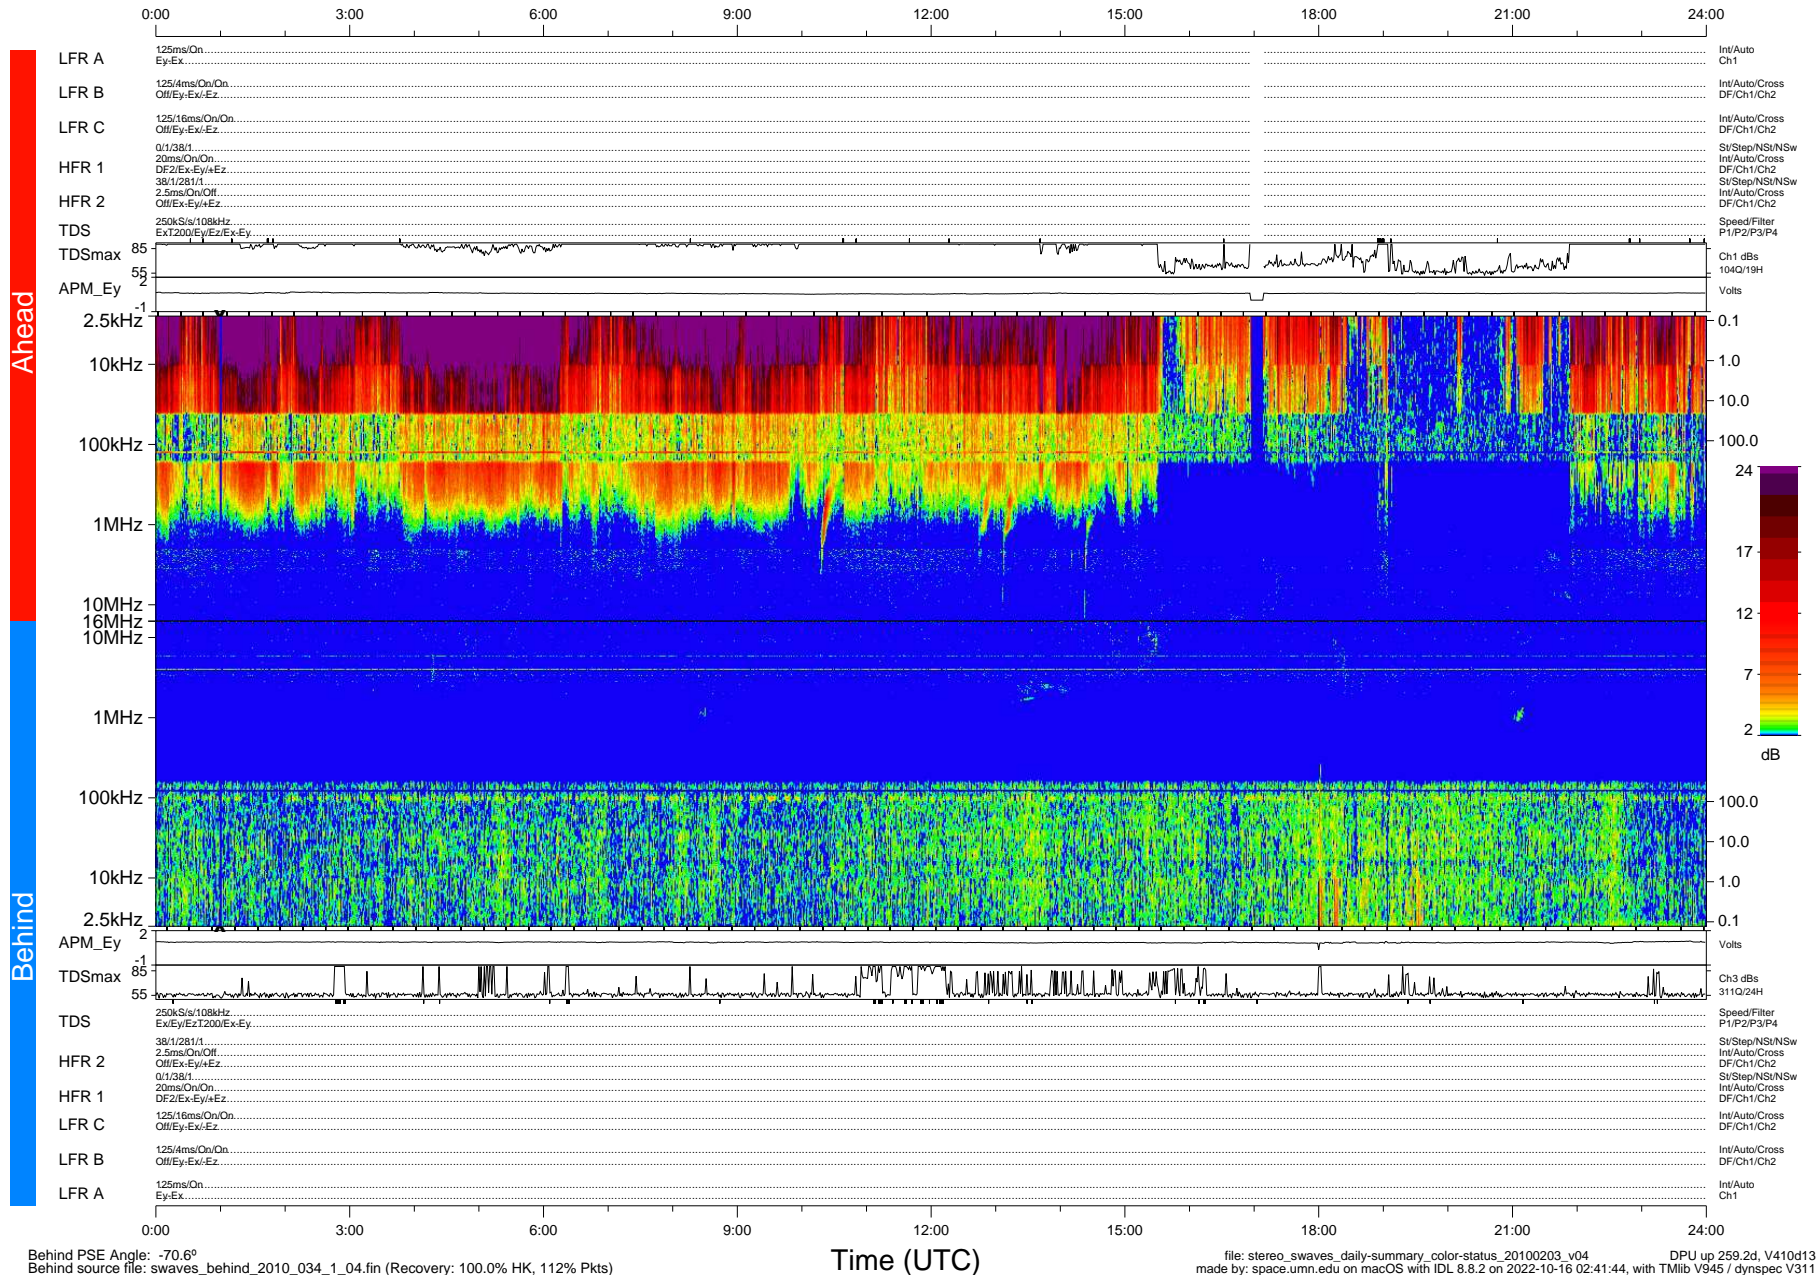

STEREO/WAVES Daily Summary - 03-Feb-2010 (DOY 034)

Ahead source file: swaves_ahead_2010_034_1_04.fin (Recovery: 99.2% HK, 80% Pkts)
Ahead PSE Angle: 64.7°

DPU up 183.4d, V410d12

Behind PSE Angle: -70.6°
Behind source file: swaves_behind_2010_034_1_04.fin (Recovery: 100.0% HK, 112% Pkts)

Time (UTC)