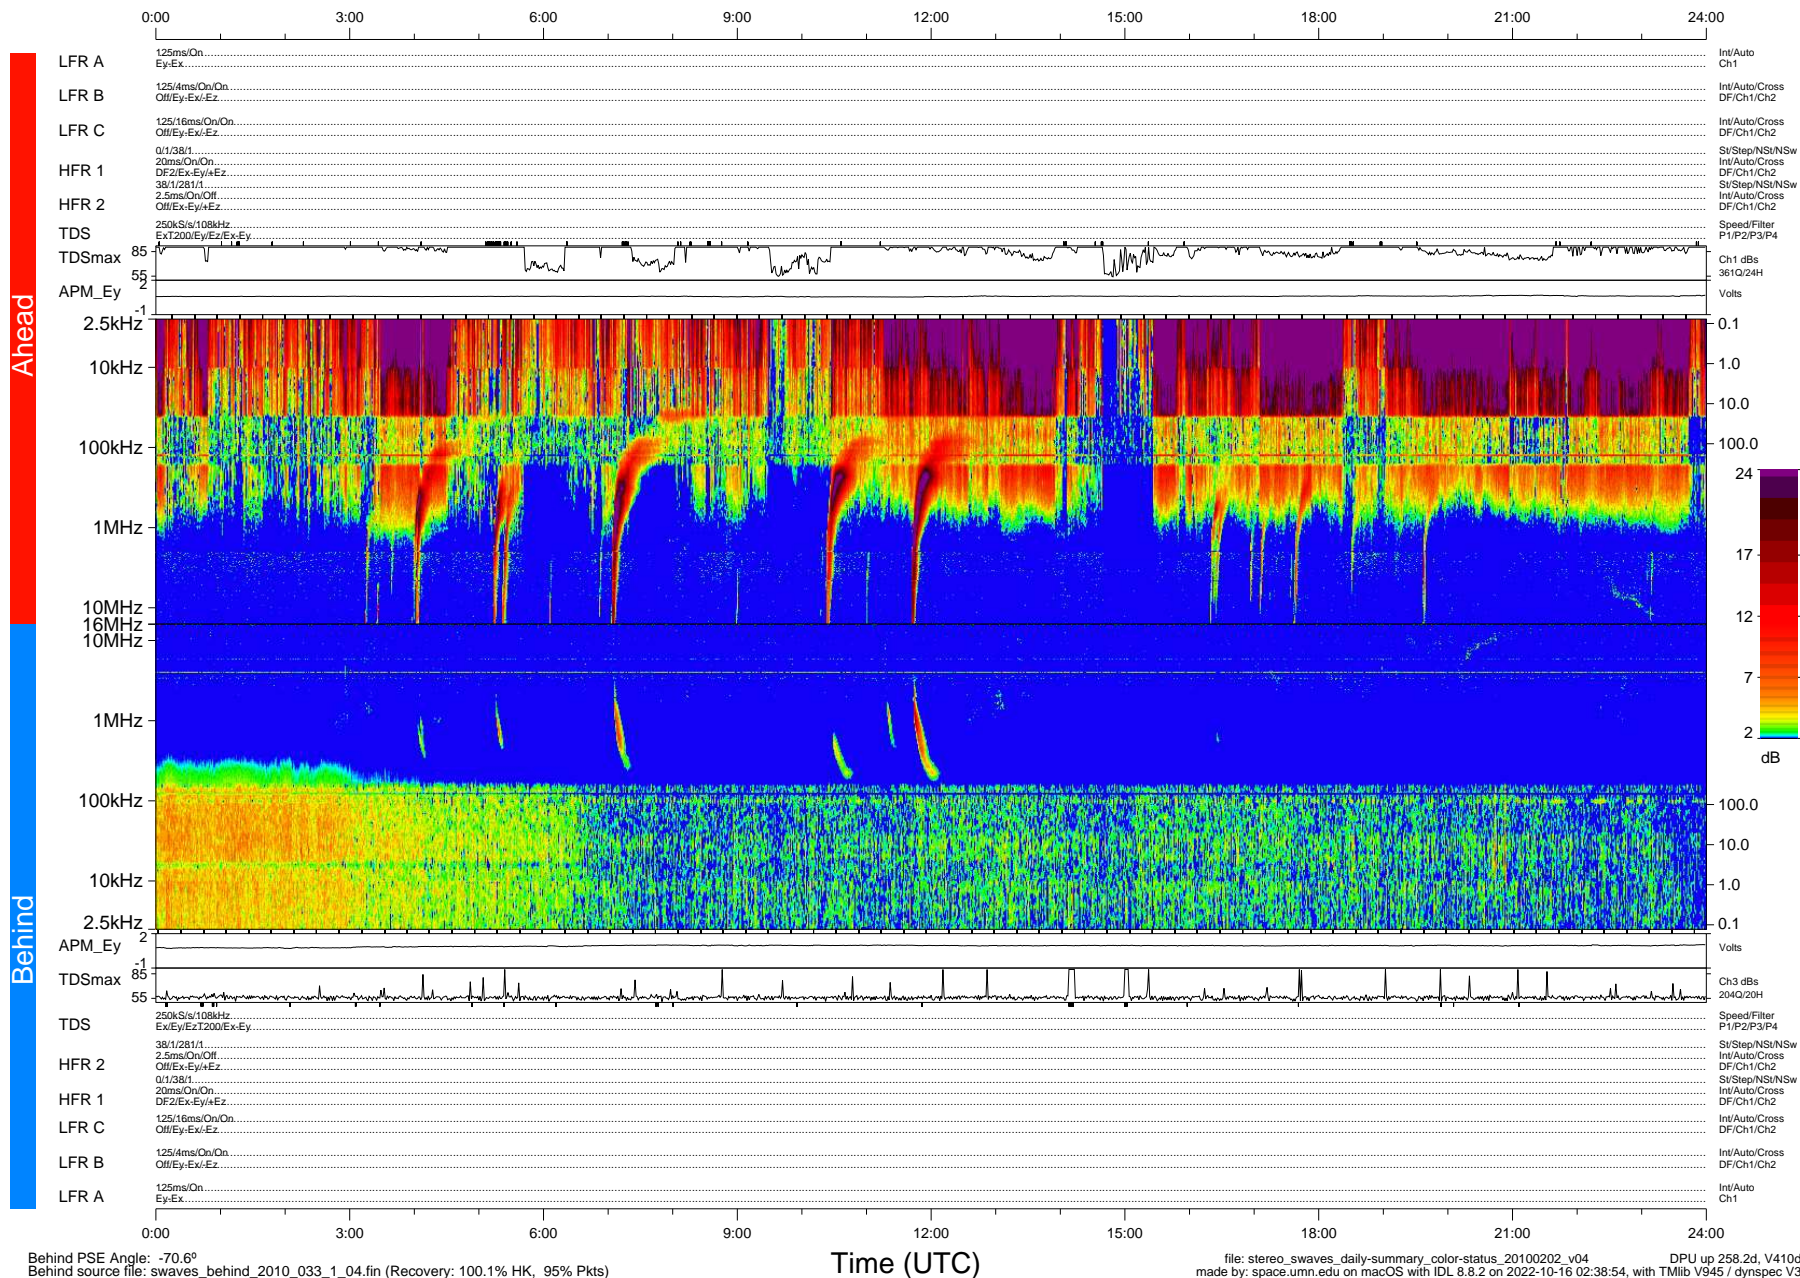

STEREO/WAVES Daily Summary - 02-Feb-2010 (DOY 033)

Ahead source file: swaves_ahead_2010_033_1_04.fin (Recovery: 100.0% HK, 119% Pkts)
Ahead PSE Angle: 64.7°

DPU up 182.4d, V410d12

Behind PSE Angle: -70.6°
Behind source file: swaves_behind_2010_033_1_04.fin (Recovery: 100.1% HK, 95% Pkts)

Time (UTC)