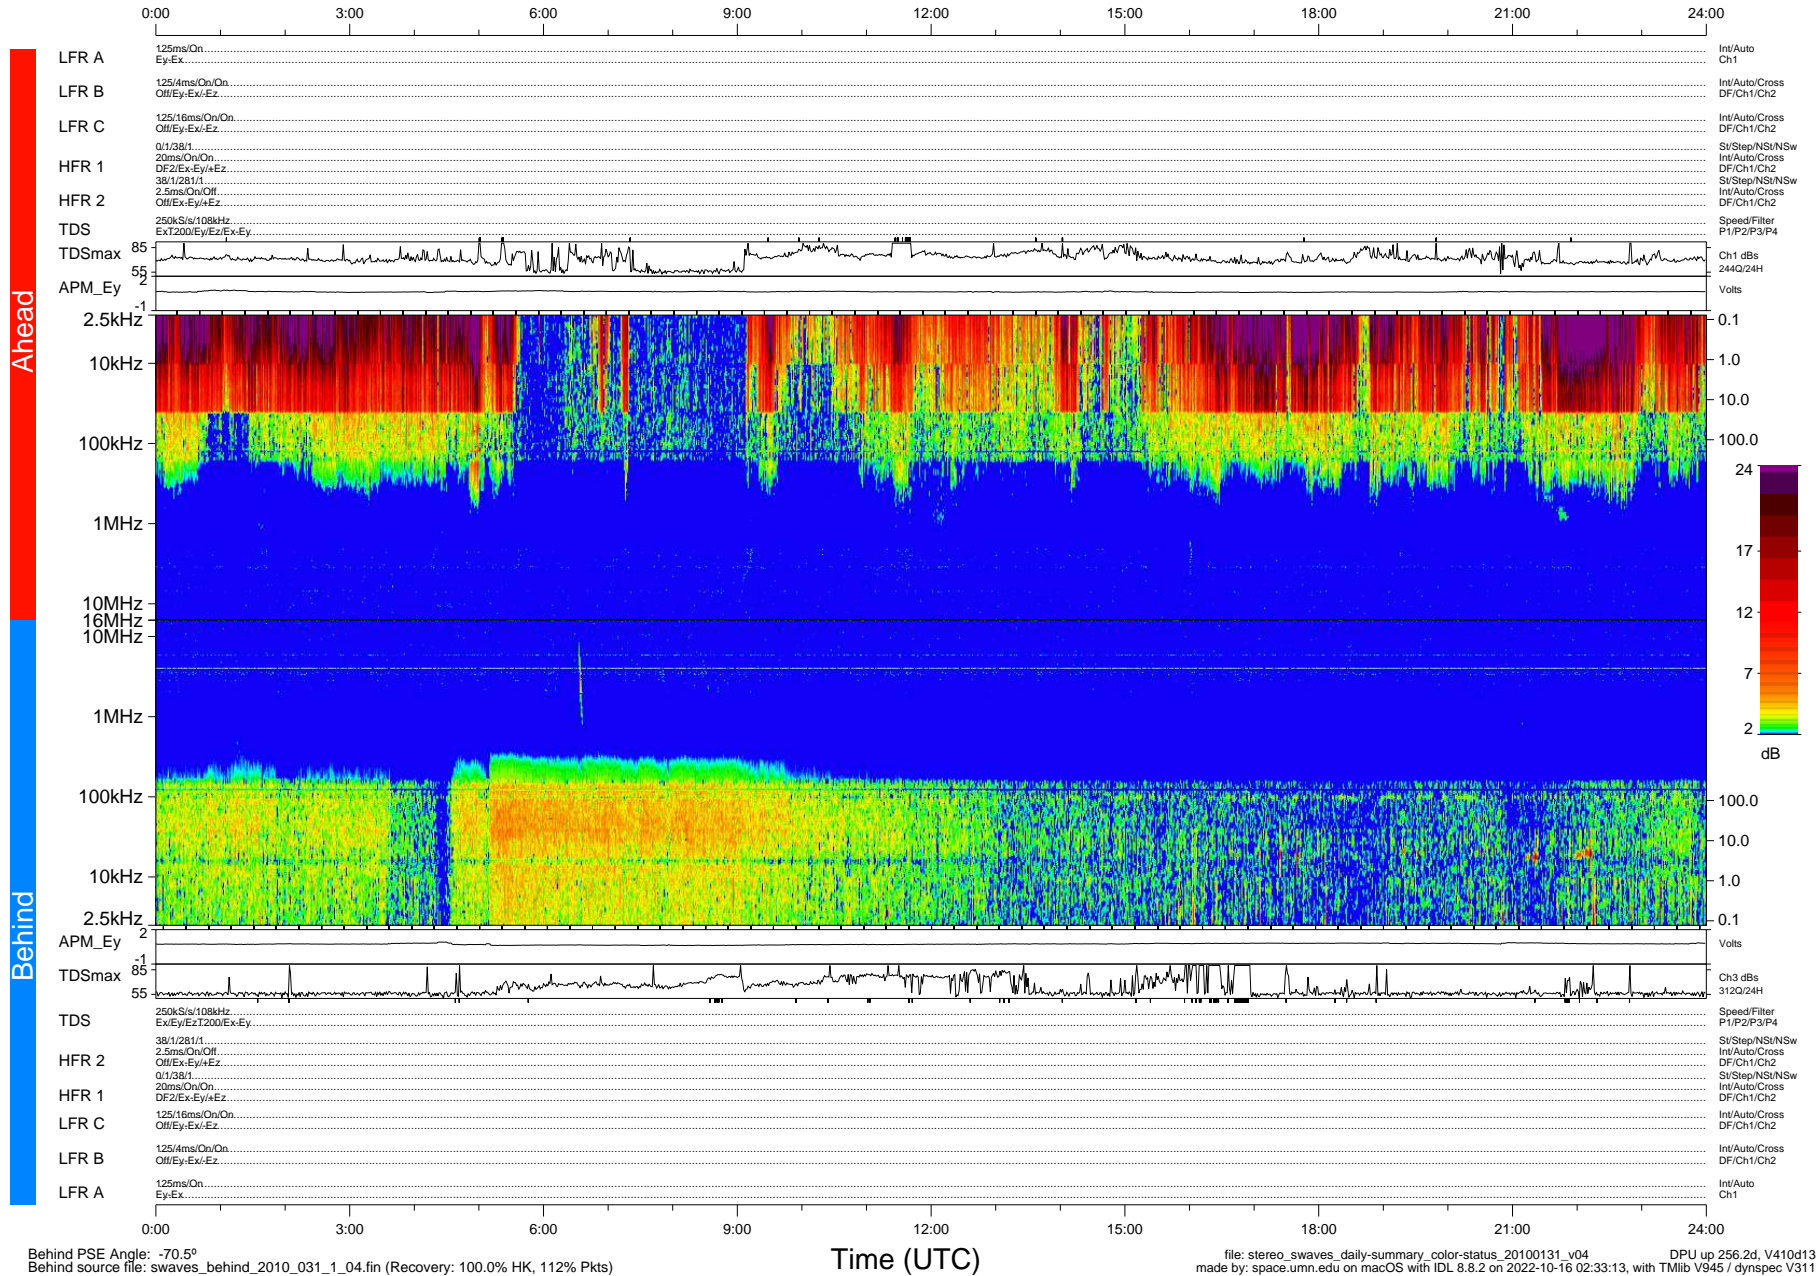

STEREO/WAVES Daily Summary - 31-Jan-2010 (DOY 031)

Ahead source file: swaves_ahead_2010_031_1_04.fin (Recovery: 100.0% HK, 101% Pkts)
Ahead PSE Angle: 64.6°

DPU up 180.4d, V410d12

Behind PSE Angle: -70.5°
Behind source file: swaves_behind_2010_031_1_04.fin (Recovery: 100.0% HK, 112% Pkts)

Time (UTC)