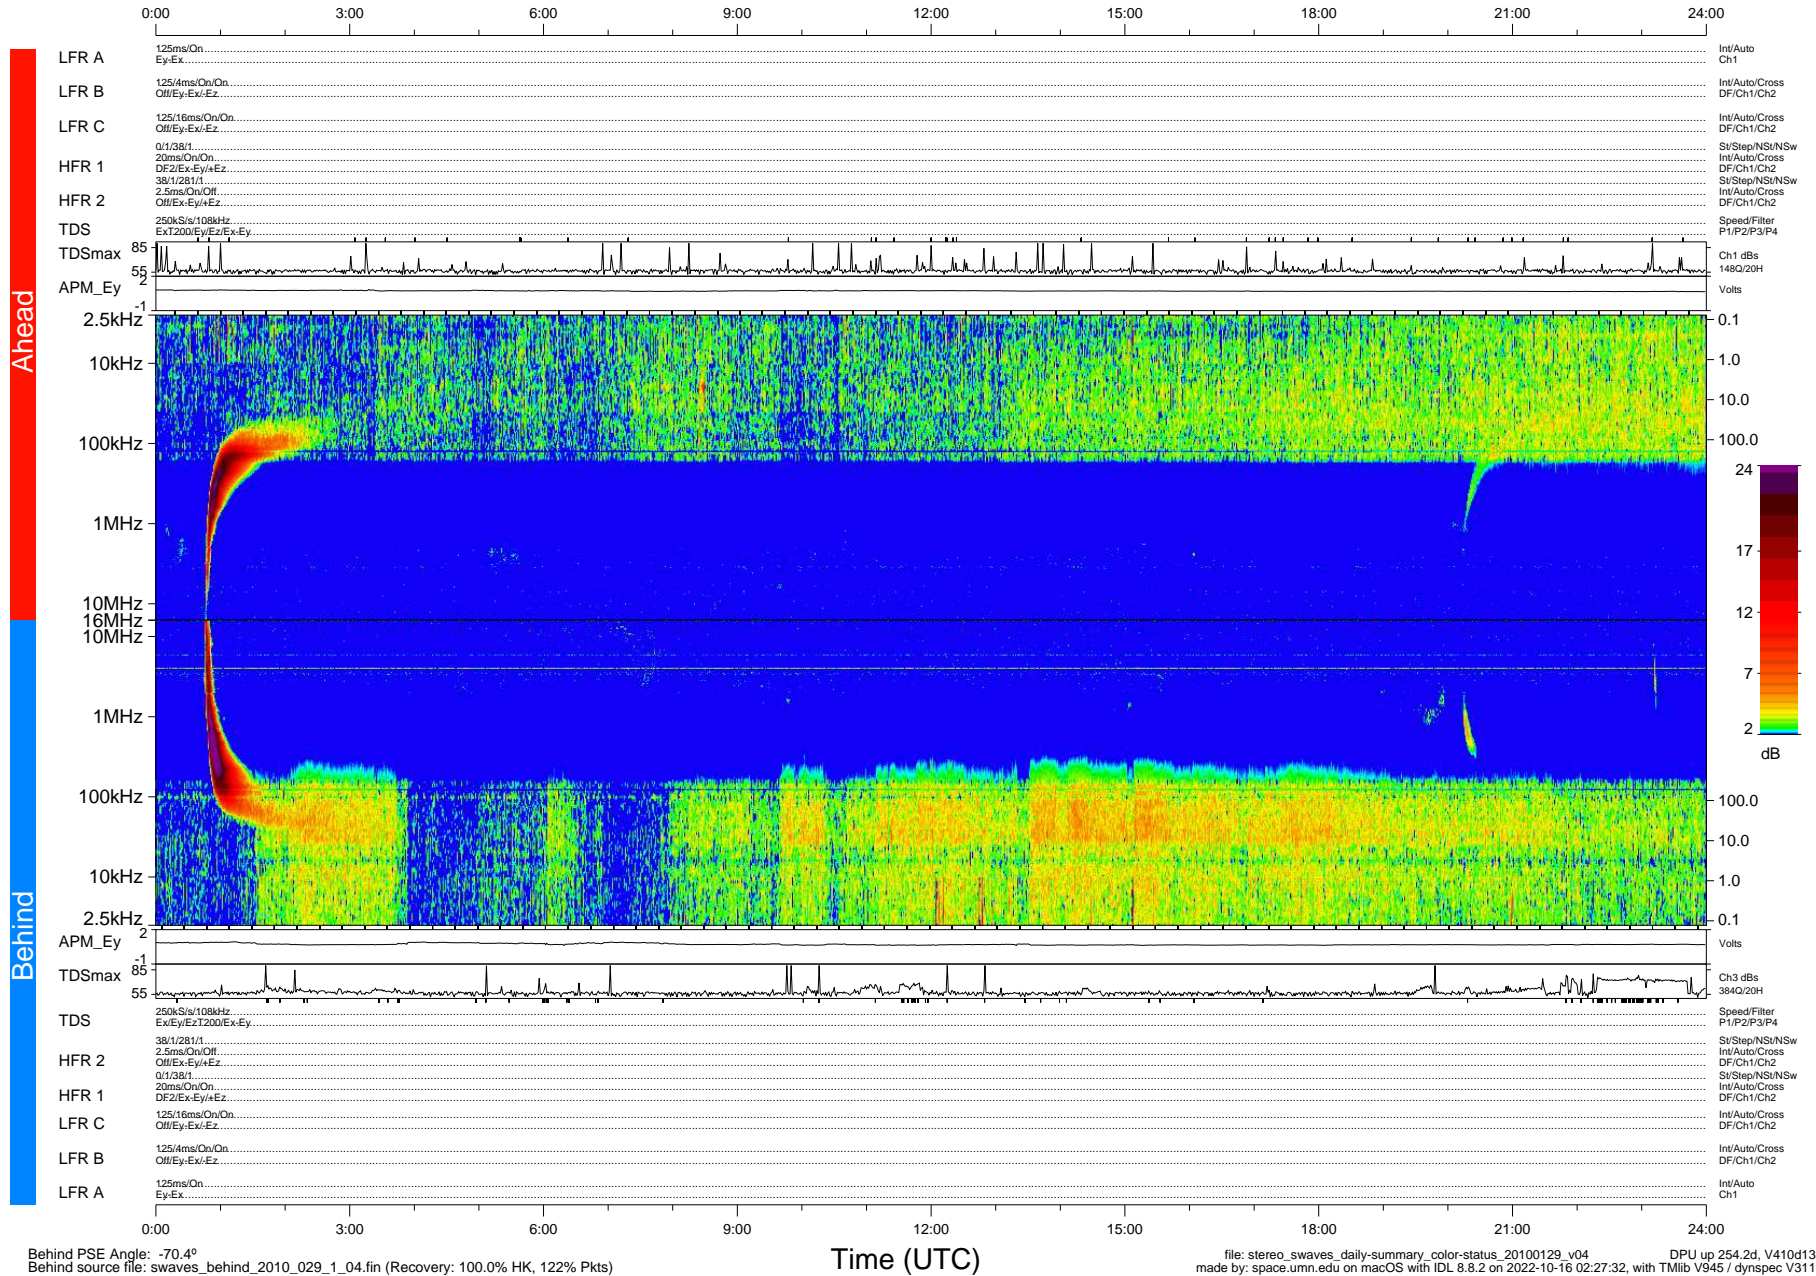

STEREO/WAVES Daily Summary - 29-Jan-2010 (DOY 029)

Ahead source file: swaves_ahead_2010_029_1_04.fin (Recovery: 100.0% HK, 87% Pkts)
Ahead PSE Angle: 64.5°

DPU up 178.4d, V410d12

Behind PSE Angle: -70.4°
Behind source file: swaves_behind_2010_029_1_04.fin (Recovery: 100.0% HK, 122% Pkts)

Time (UTC)