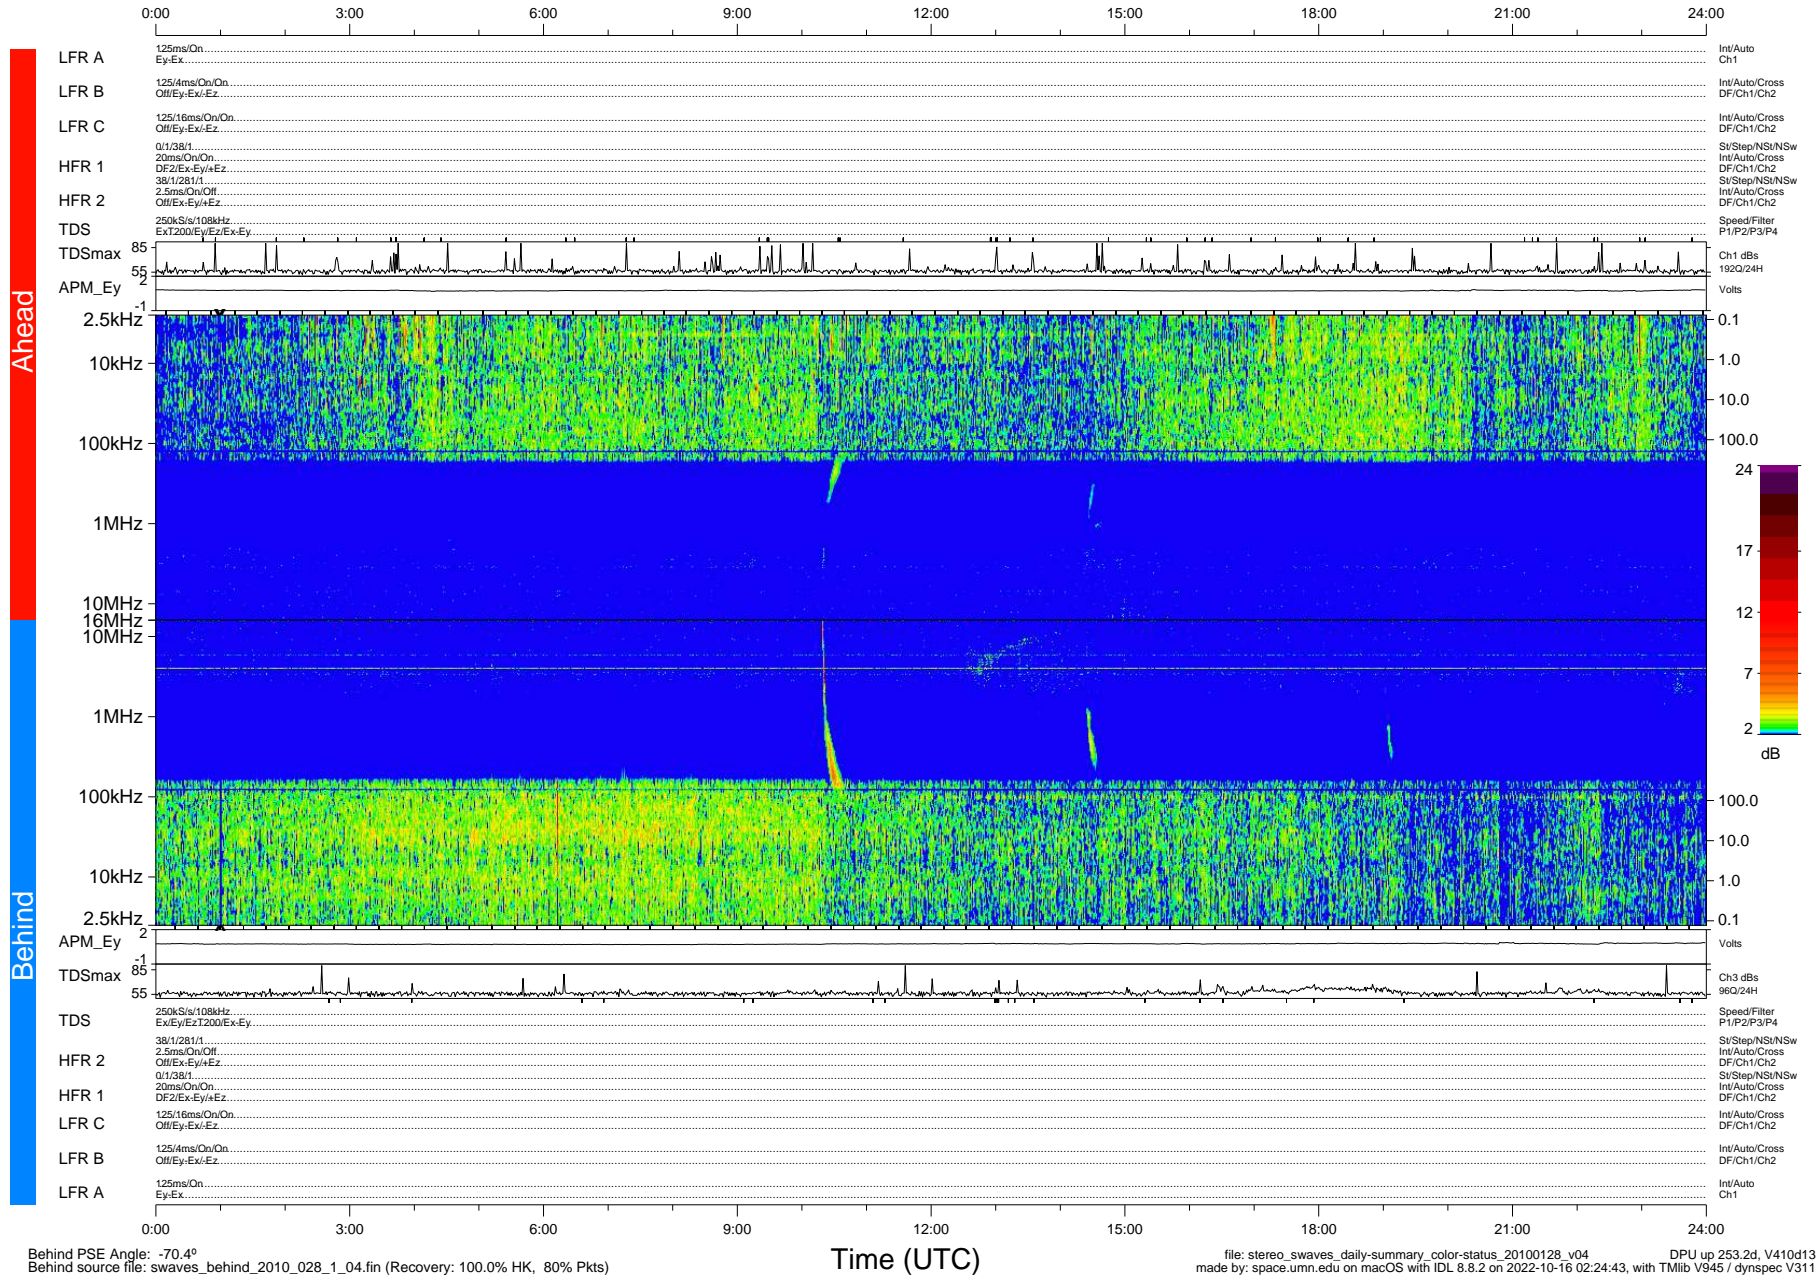

STEREO/WAVES Daily Summary - 28-Jan-2010 (DOY 028)

Ahead source file: swaves_ahead_2010_028_1_04.fin (Recovery: 100.0% HK, 94% Pkts)
Ahead PSE Angle: 64.5°

DPU up 177.4d, V410d12

Behind PSE Angle: -70.4°
Behind source file: swaves_behind_2010_028_1_04.fin (Recovery: 100.0% HK, 80% Pkts)