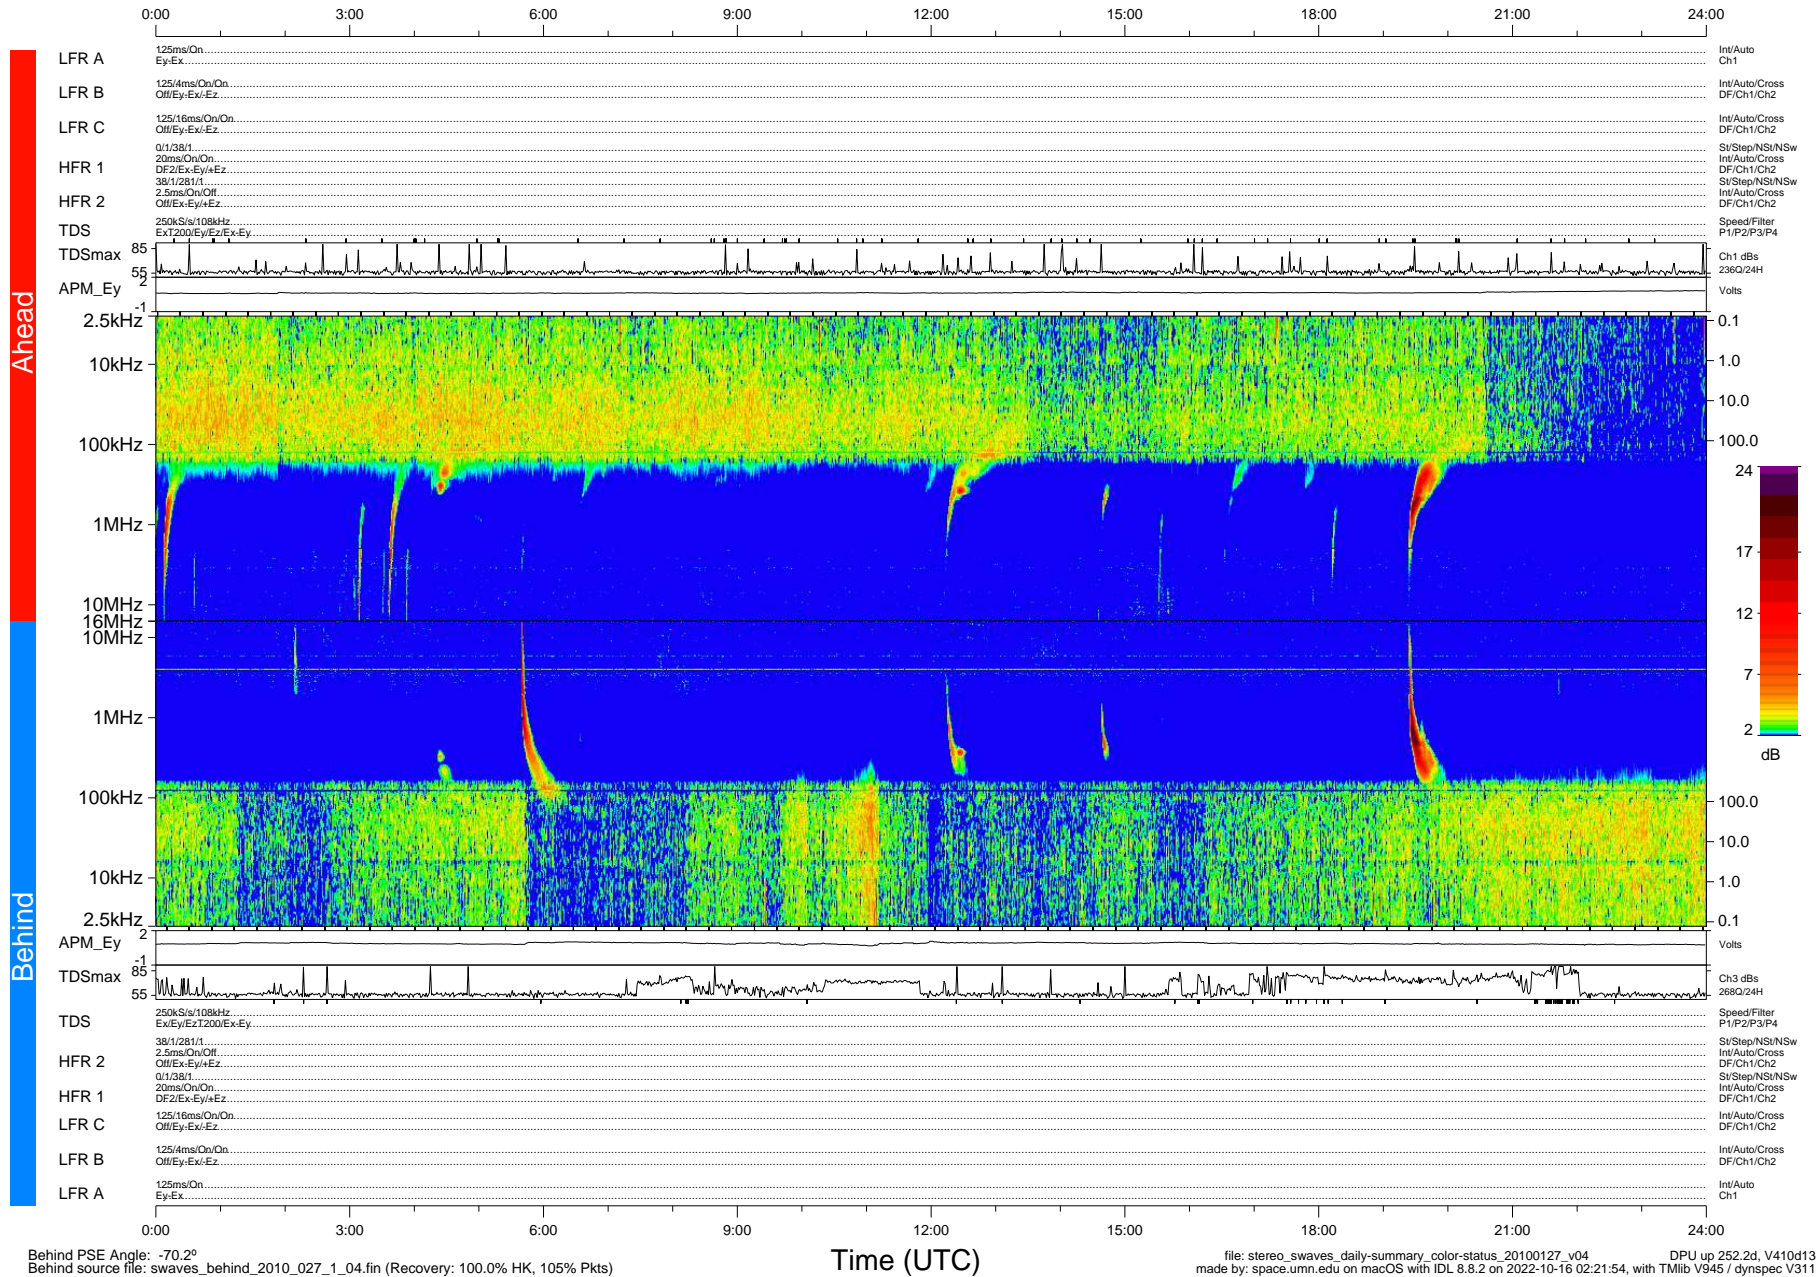

STEREO/WAVES Daily Summary - 27-Jan-2010 (DOY 027)

Ahead source file: swaves_ahead_2010_027_1_04.fin (Recovery: 100.0% HK, 100% Pkts)
Ahead PSE Angle: 64.6°

DPU up 176.4d, V410d12

Behind PSE Angle: -70.2°
Behind source file: swaves_behind_2010_027_1_04.fin (Recovery: 100.0% HK, 105% Pkts)

Time (UTC)