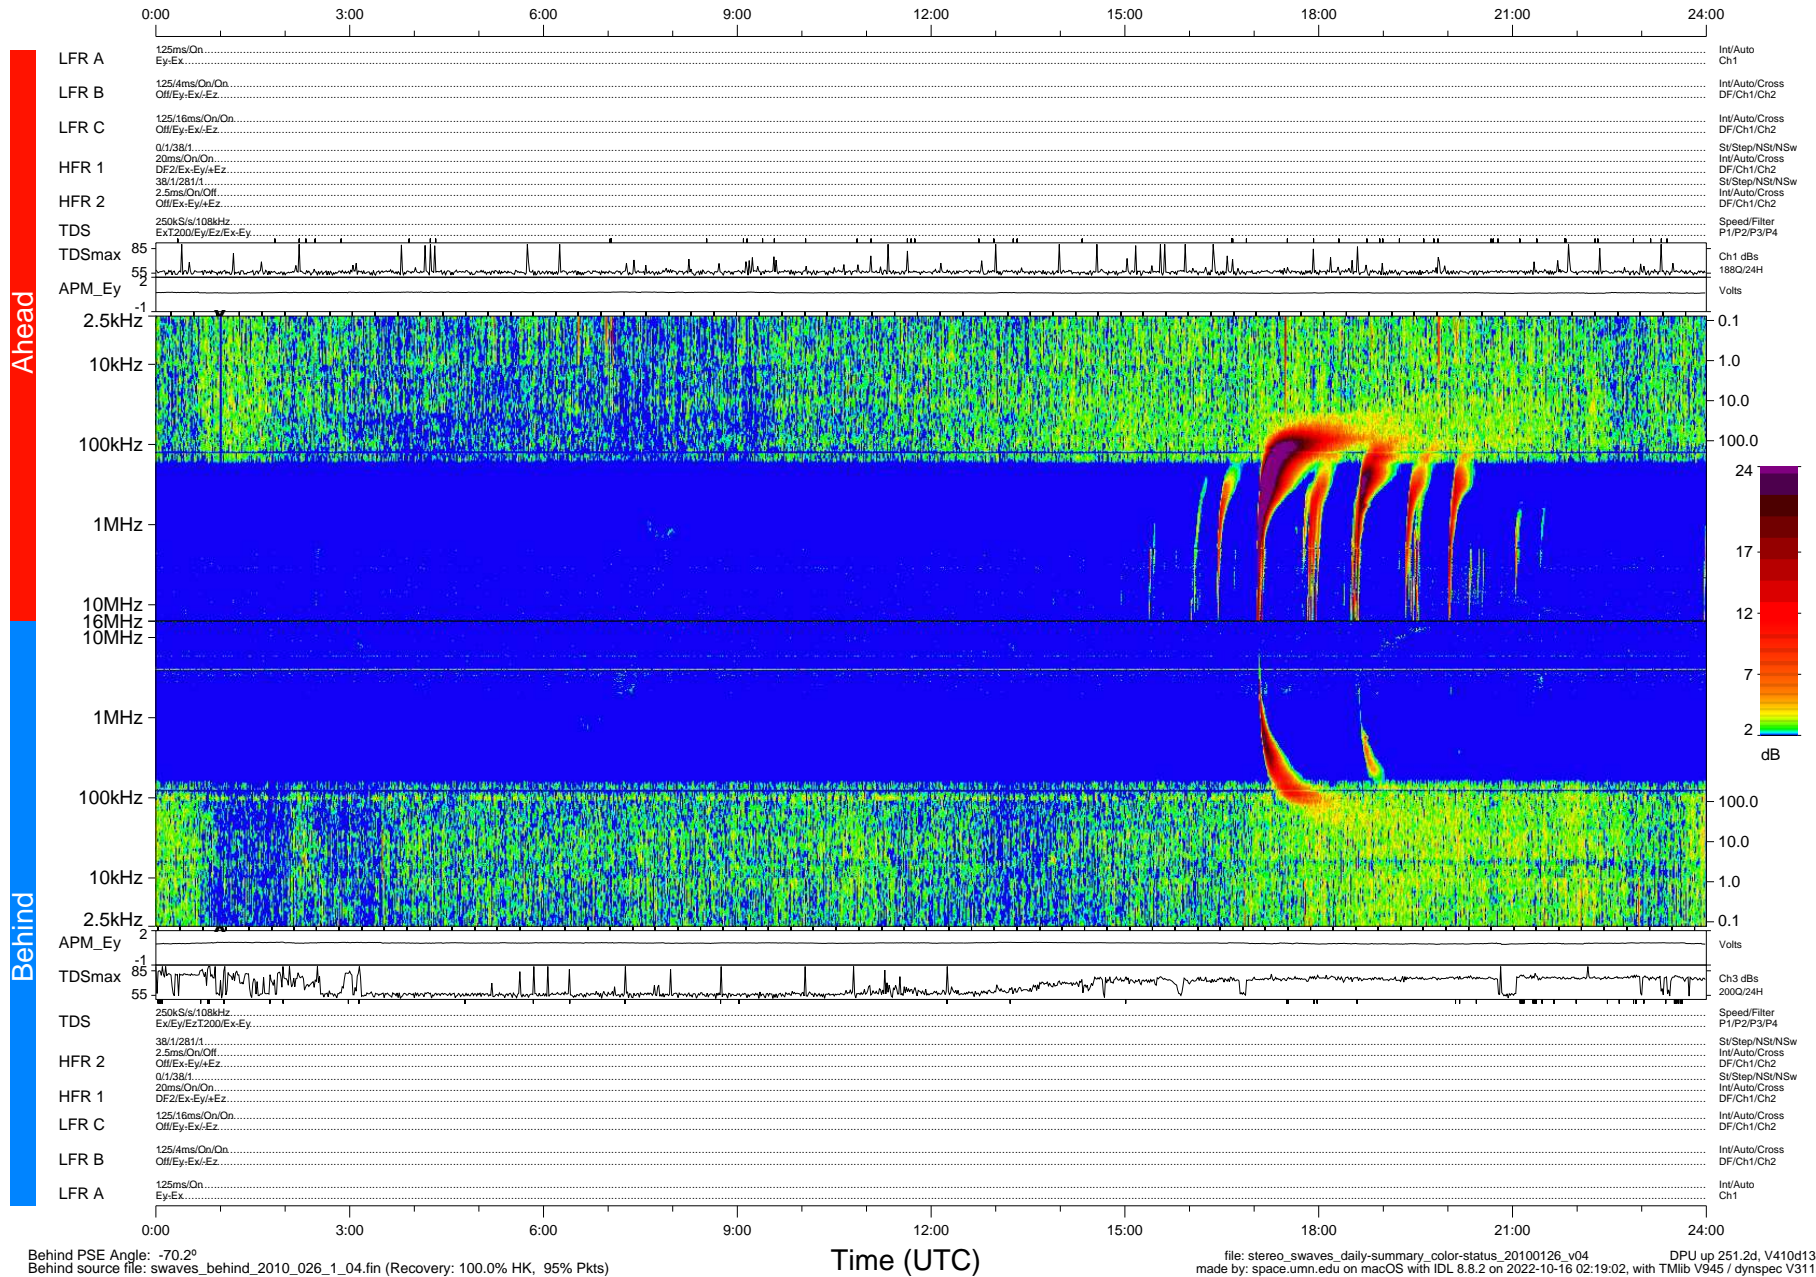

STEREO/WAVES Daily Summary - 26-Jan-2010 (DOY 026)

Ahead source file: swaves_ahead_2010_026_1_04.fin (Recovery: 100.0% HK, 93% Pkts)
Ahead PSE Angle: 64.5°

DPU up 175.4d, V410d12

Behind PSE Angle: -70.2°
Behind source file: swaves_behind_2010_026_1_04.fin (Recovery: 100.0% HK, 95% Pkts)

Time (UTC)