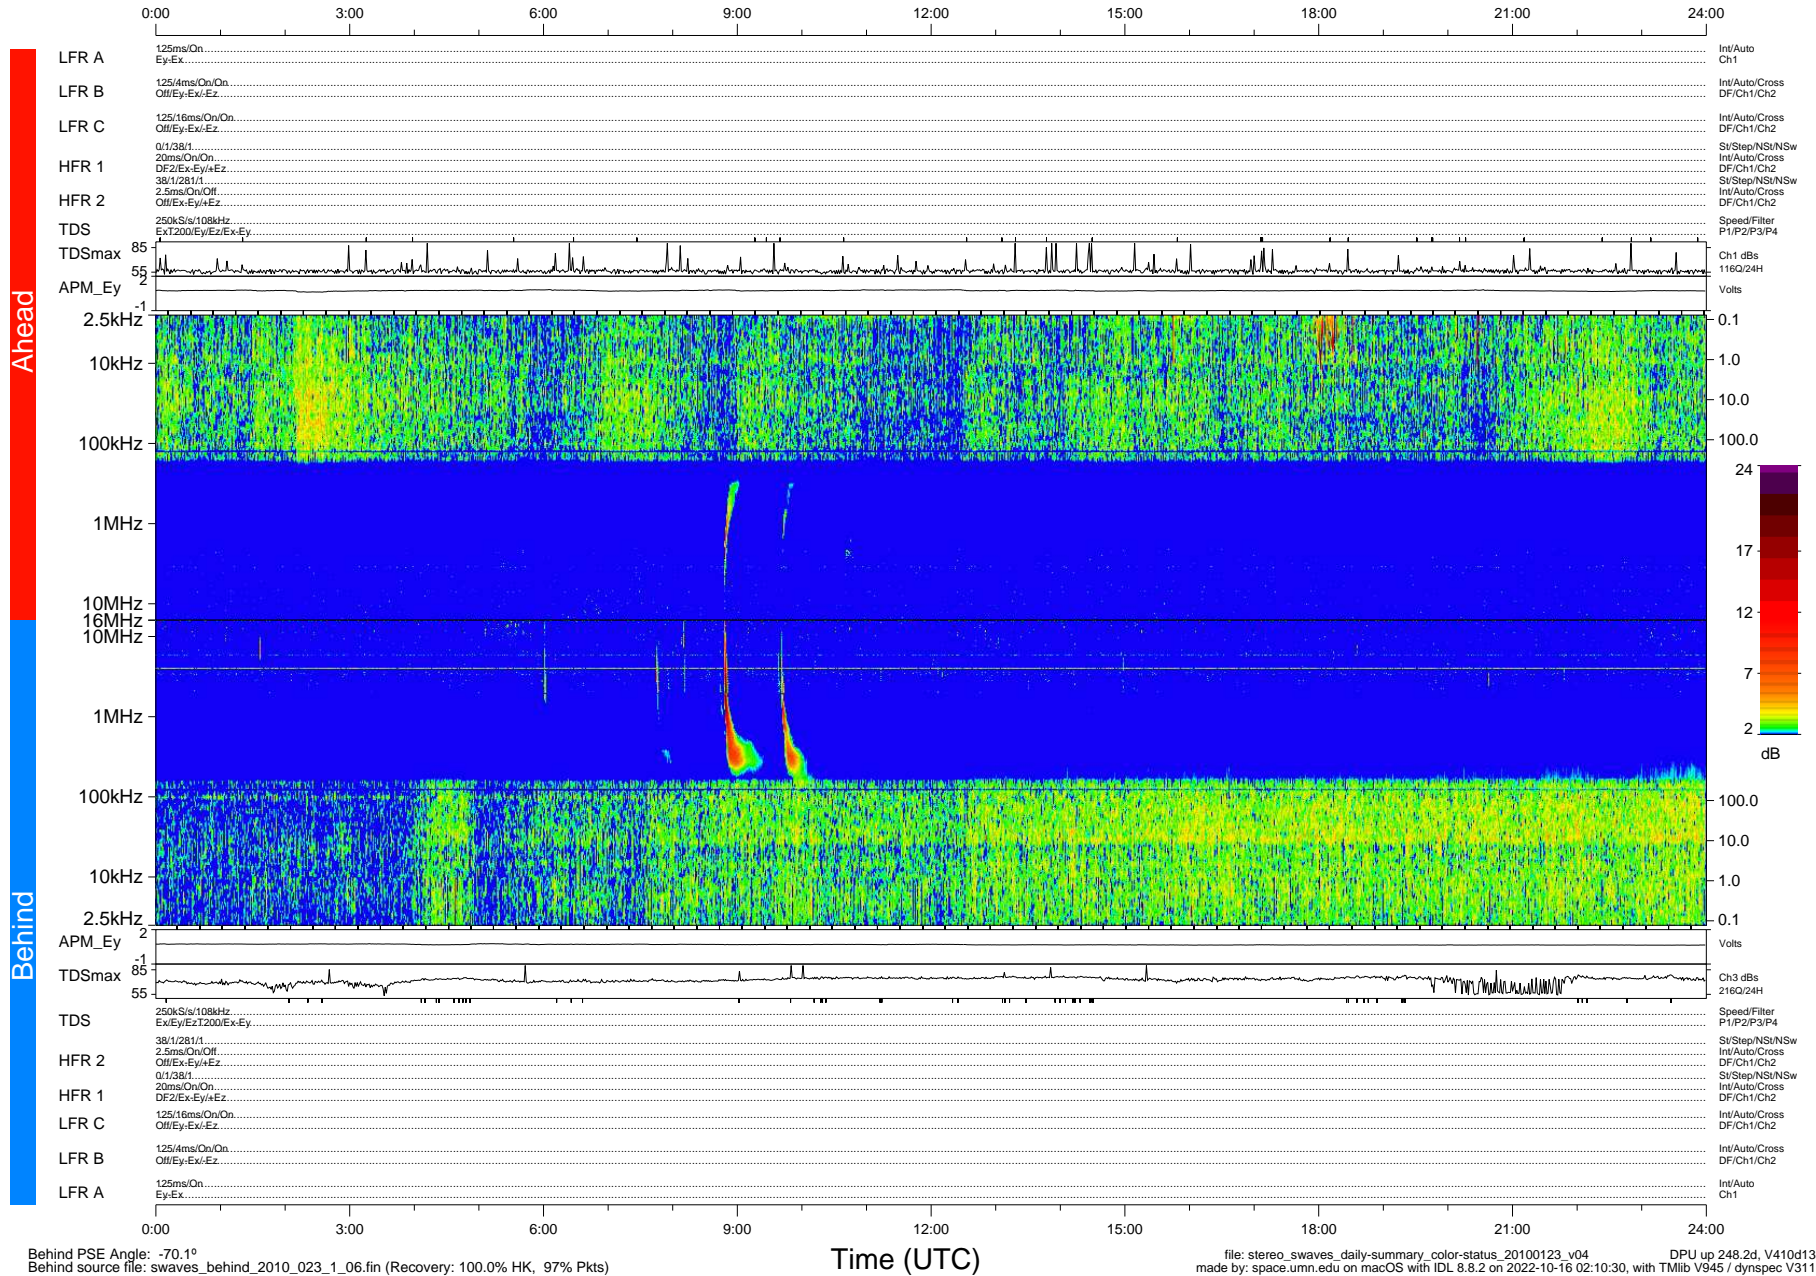

STEREO/WAVES Daily Summary - 23-Jan-2010 (DOY 023)

Ahead source file: swaves_ahead_2010_023_1_06.fin (Recovery: 100.1% HK, 83% Pkts)
Ahead PSE Angle: 64.4°

DPU up 172.4d, V410d12

Behind PSE Angle: -70.1°
Behind source file: swaves_behind_2010_023_1_06.fin (Recovery: 100.0% HK, 97% Pkts)