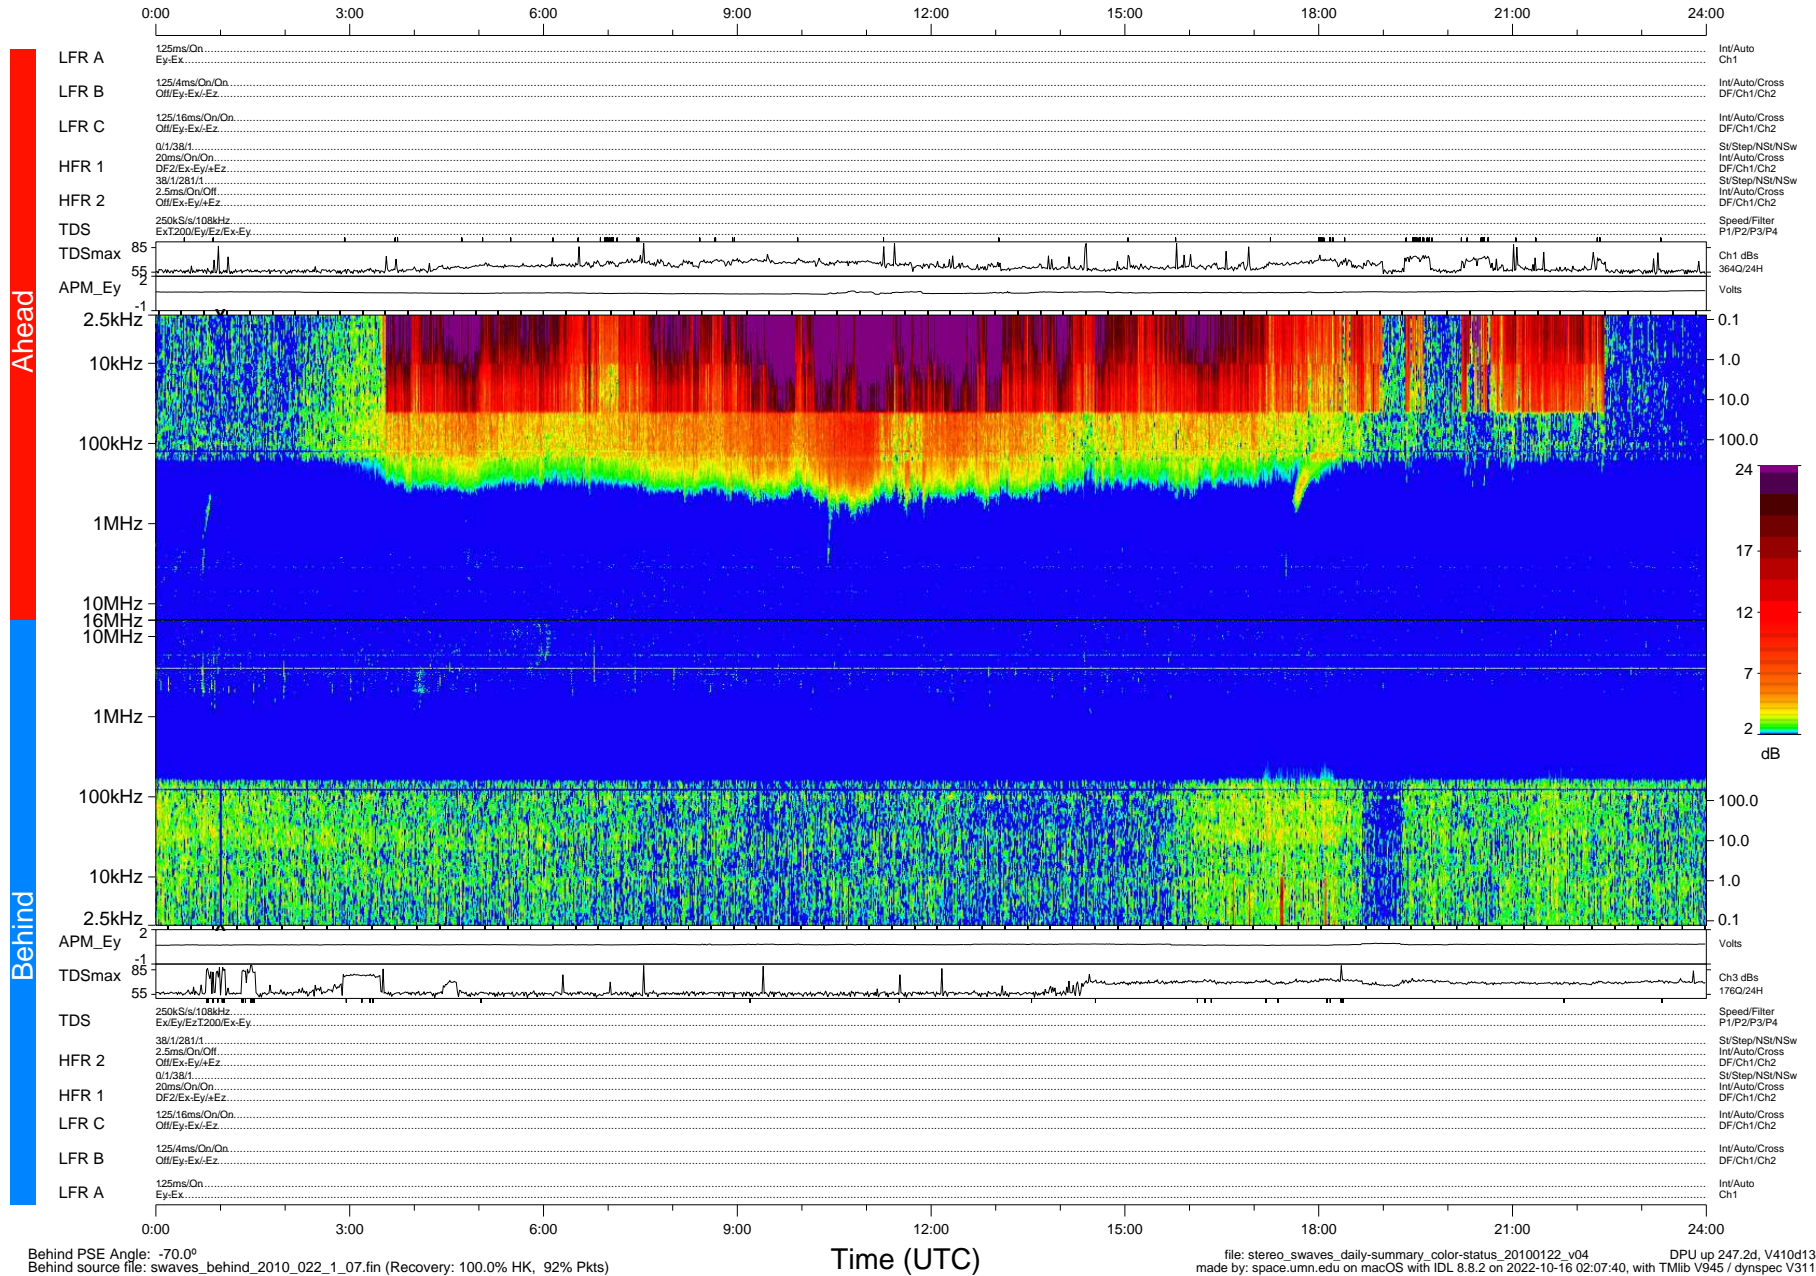

STEREO/WAVES Daily Summary - 22-Jan-2010 (DOY 022)

Ahead source file: swaves_ahead_2010_022_1_07.fin (Recovery: 100.0% HK, 119% Pkts)
Ahead PSE Angle: 64.4°

DPU up 171.4d, V410d12

Behind PSE Angle: -70.0°
Behind source file: swaves_behind_2010_022_1_07.fin (Recovery: 100.0% HK, 92% Pkts)