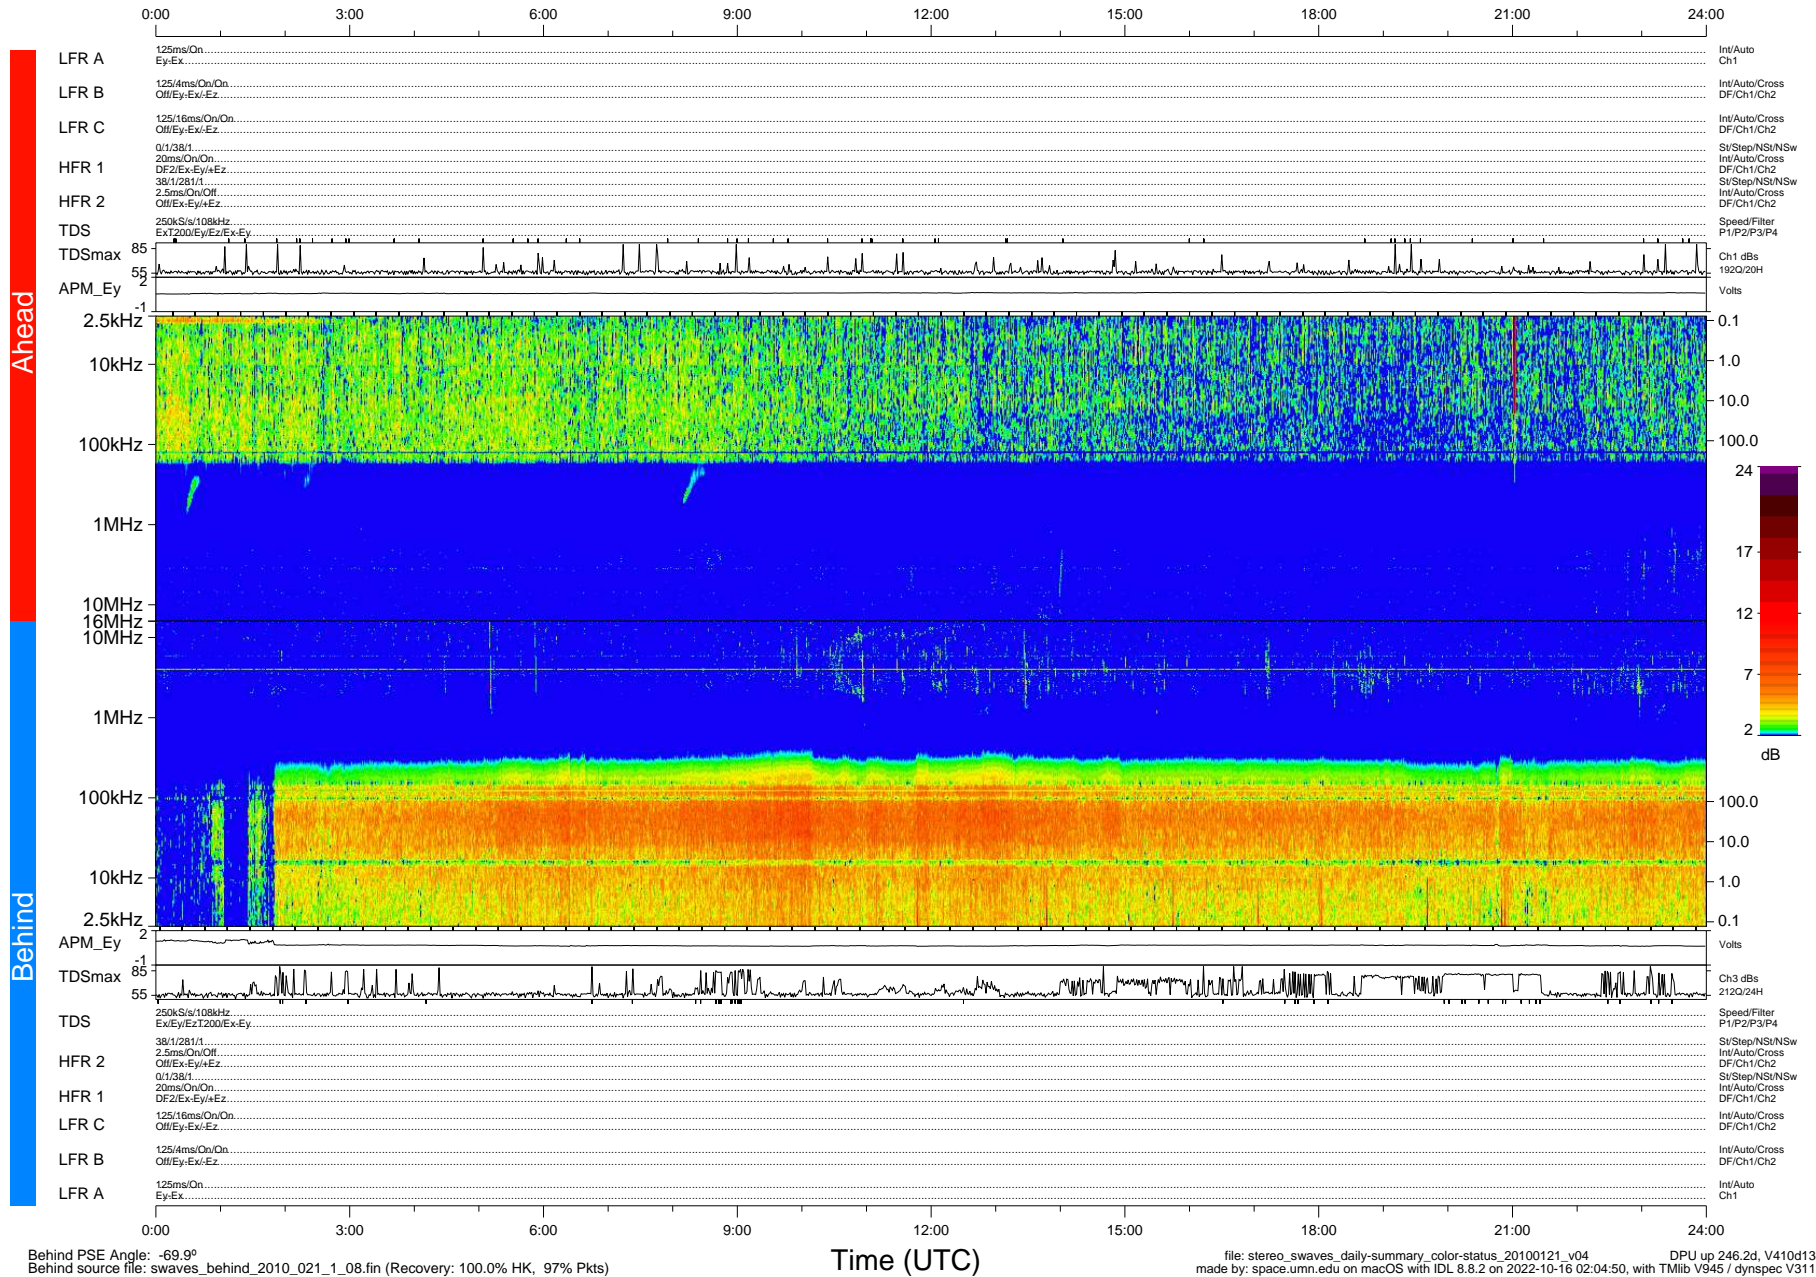

STEREO/WAVES Daily Summary - 21-Jan-2010 (DOY 021)

Ahead source file: swaves_ahead_2010_021_1_08.fin (Recovery: 100.0% HK, 93% Pkts)
Ahead PSE Angle: 64.4°

DPU up 170.4d, V410d12

Behind PSE Angle: -69.9°
Behind source file: swaves_behind_2010_021_1_08.fin (Recovery: 100.0% HK, 97% Pkts)

Time (UTC)