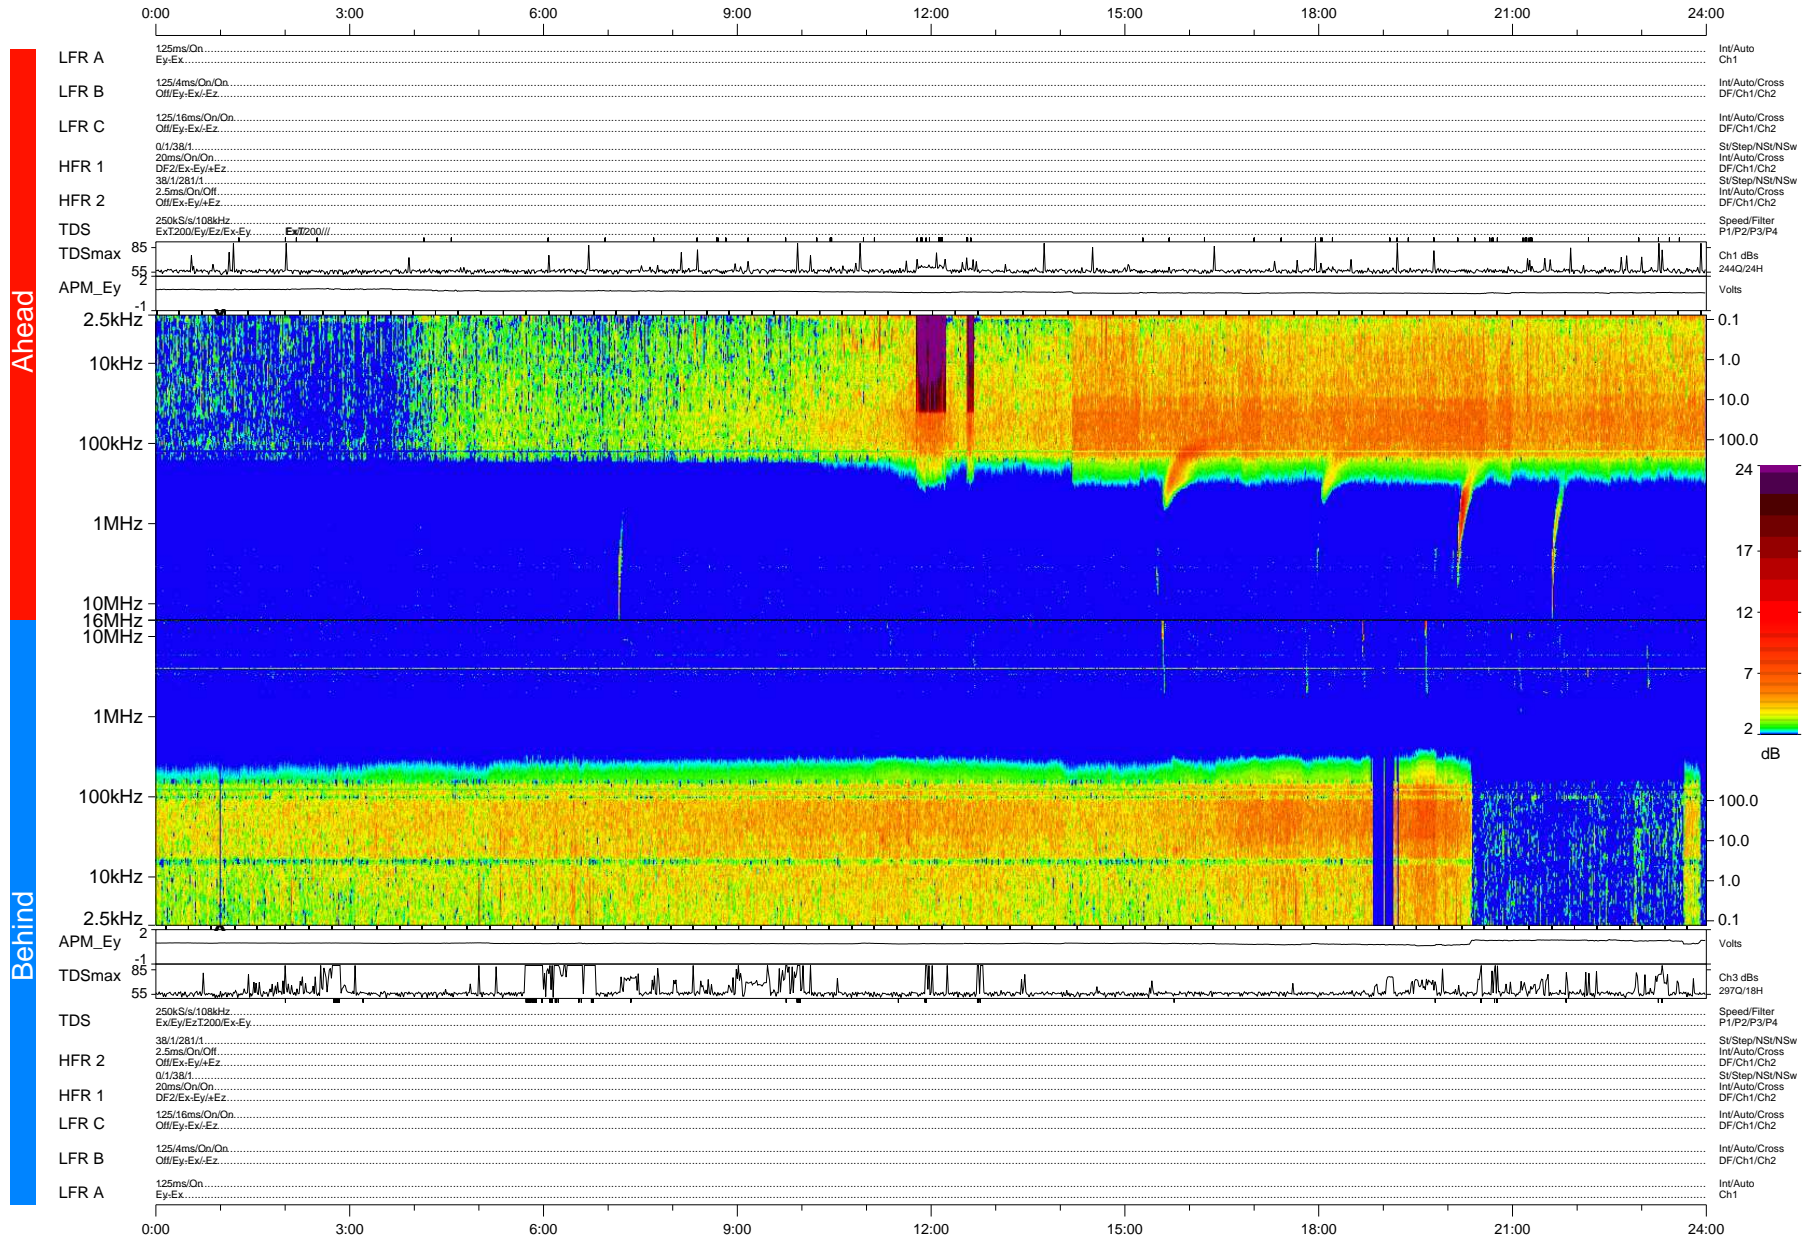

STEREO/WAVES Daily Summary - 20-Jan-2010 (DOY 020)

Ahead source file: swaves_ahead_2010_020_1_08.fin (Recovery: 100.0% HK, 101% Pkts)
Ahead PSE Angle: 64.4°

DPU up 169.4d, V410d12

Behind PSE Angle: -69.8°
Behind source file: swaves_behind_2010_020_1_08.fin (Recovery: 100.0% HK, 108% Pkts)

Time (UTC)