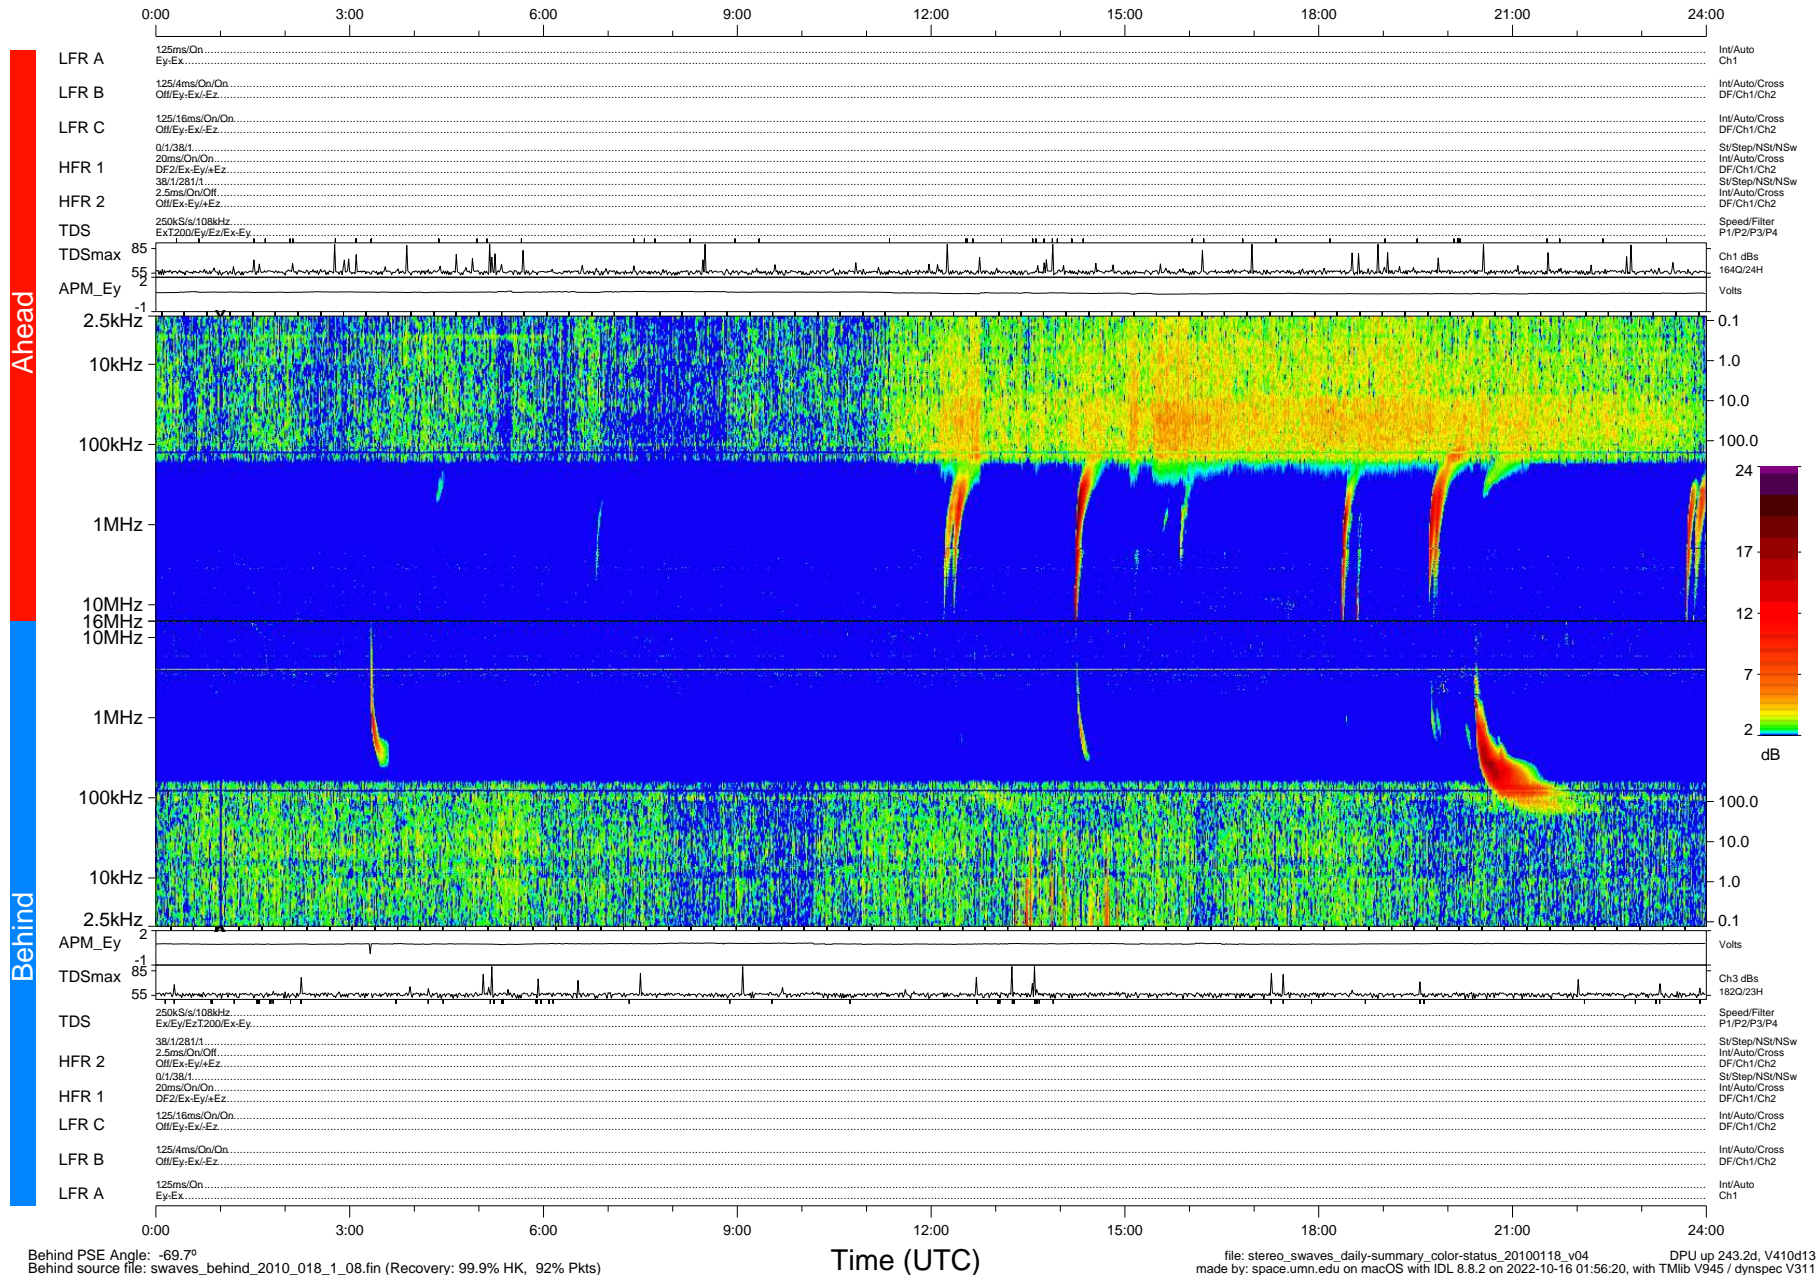

STEREO/WAVES Daily Summary - 18-Jan-2010 (DOY 018)

Ahead source file: swaves_ahead_2010_018_1_08.fin (Recovery: 100.0% HK, 90% PKts)
Ahead PSE Angle: 64.3°

DPU up 167.4d, V410d12

Behind PSE Angle: -69.7°
Behind source file: swaves_behind_2010_018_1_08.fin (Recovery: 99.9% HK, 92% PKts)

Time (UTC)