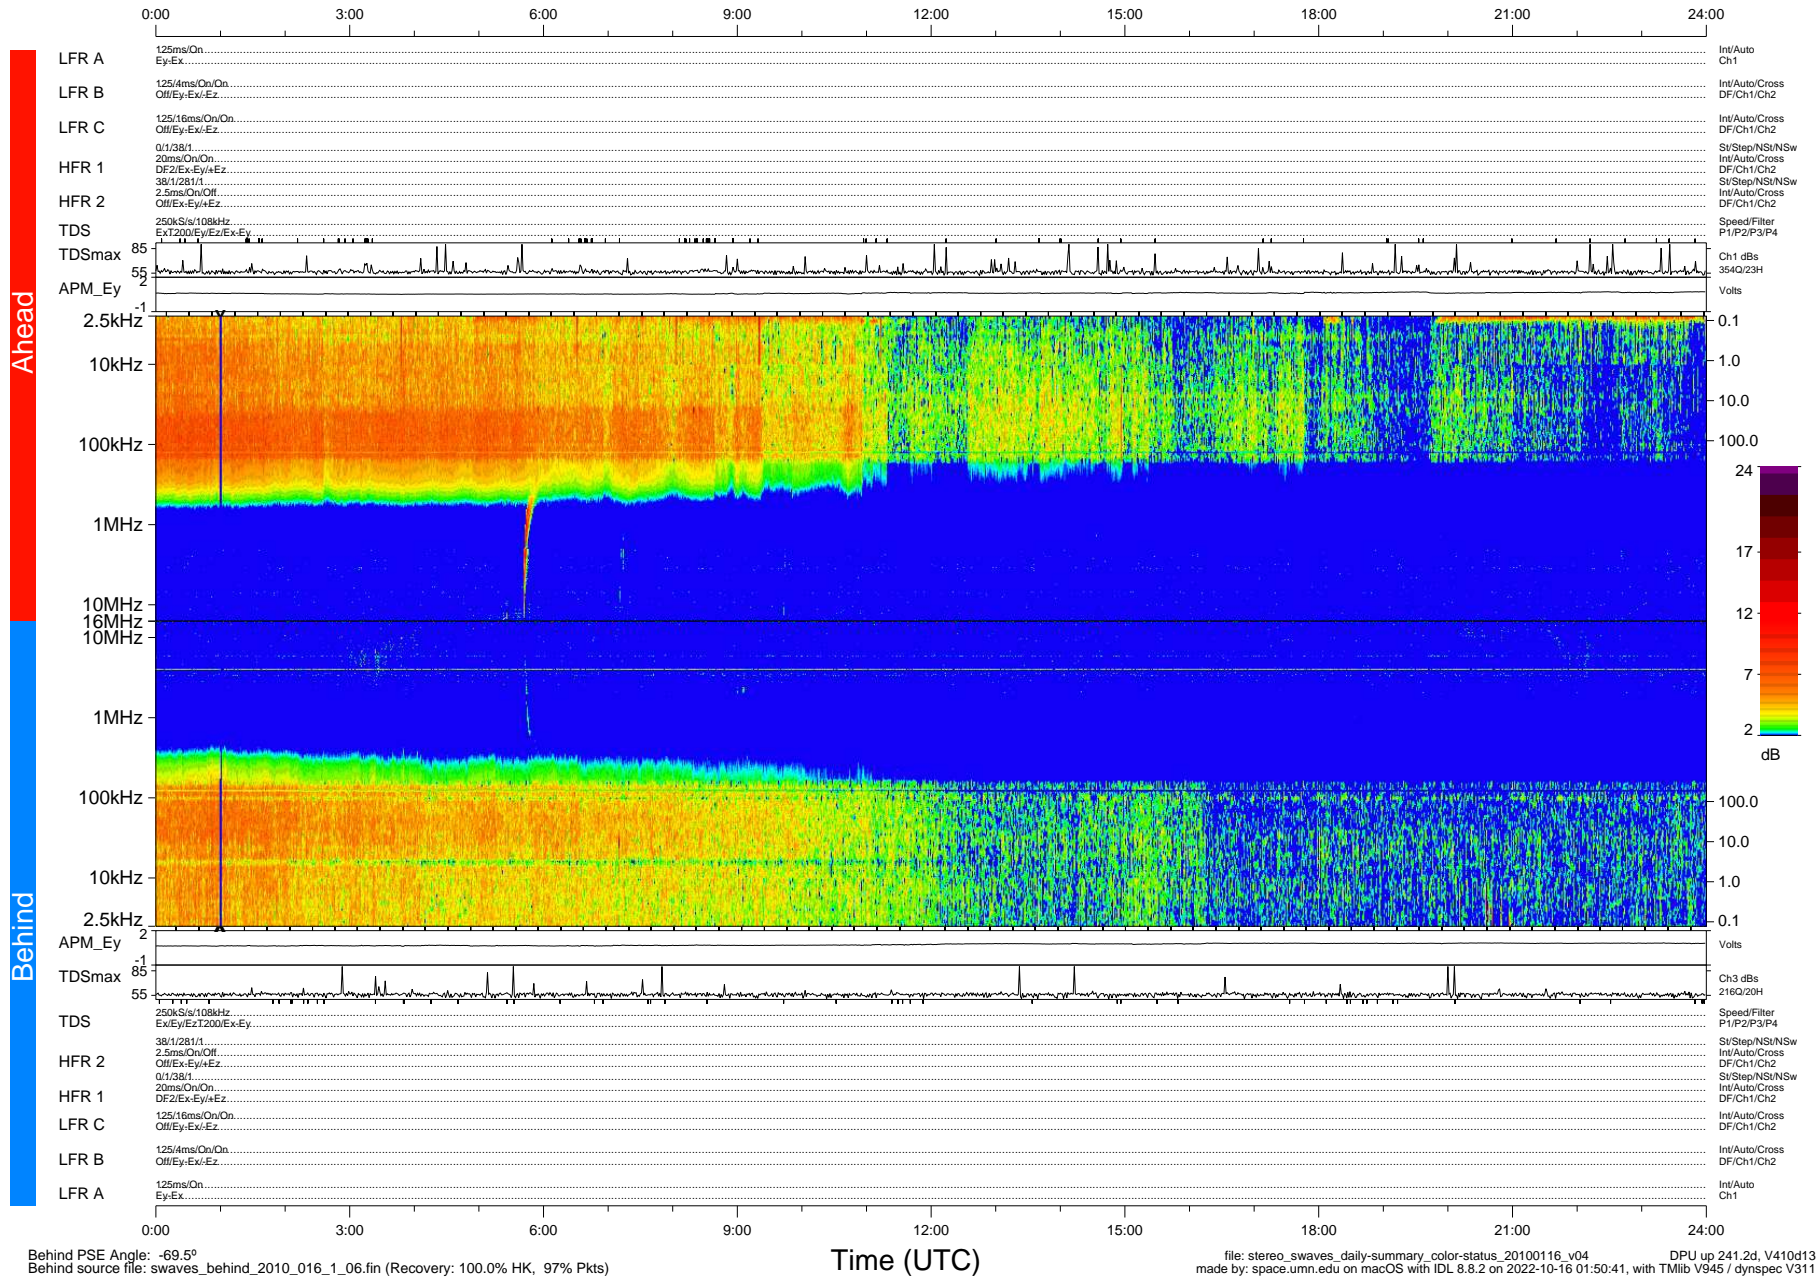

STEREO/WAVES Daily Summary - 16-Jan-2010 (DOY 016)

Ahead source file: swaves_ahead_2010_016_1_06.fin (Recovery: 100.0% HK, 118% Pkts)
Ahead PSE Angle: 64.3°

DPU up 165.4d, V410d12

Behind PSE Angle: -69.5°
Behind source file: swaves_behind_2010_016_1_06.fin (Recovery: 100.0% HK, 97% Pkts)

Time (UTC)