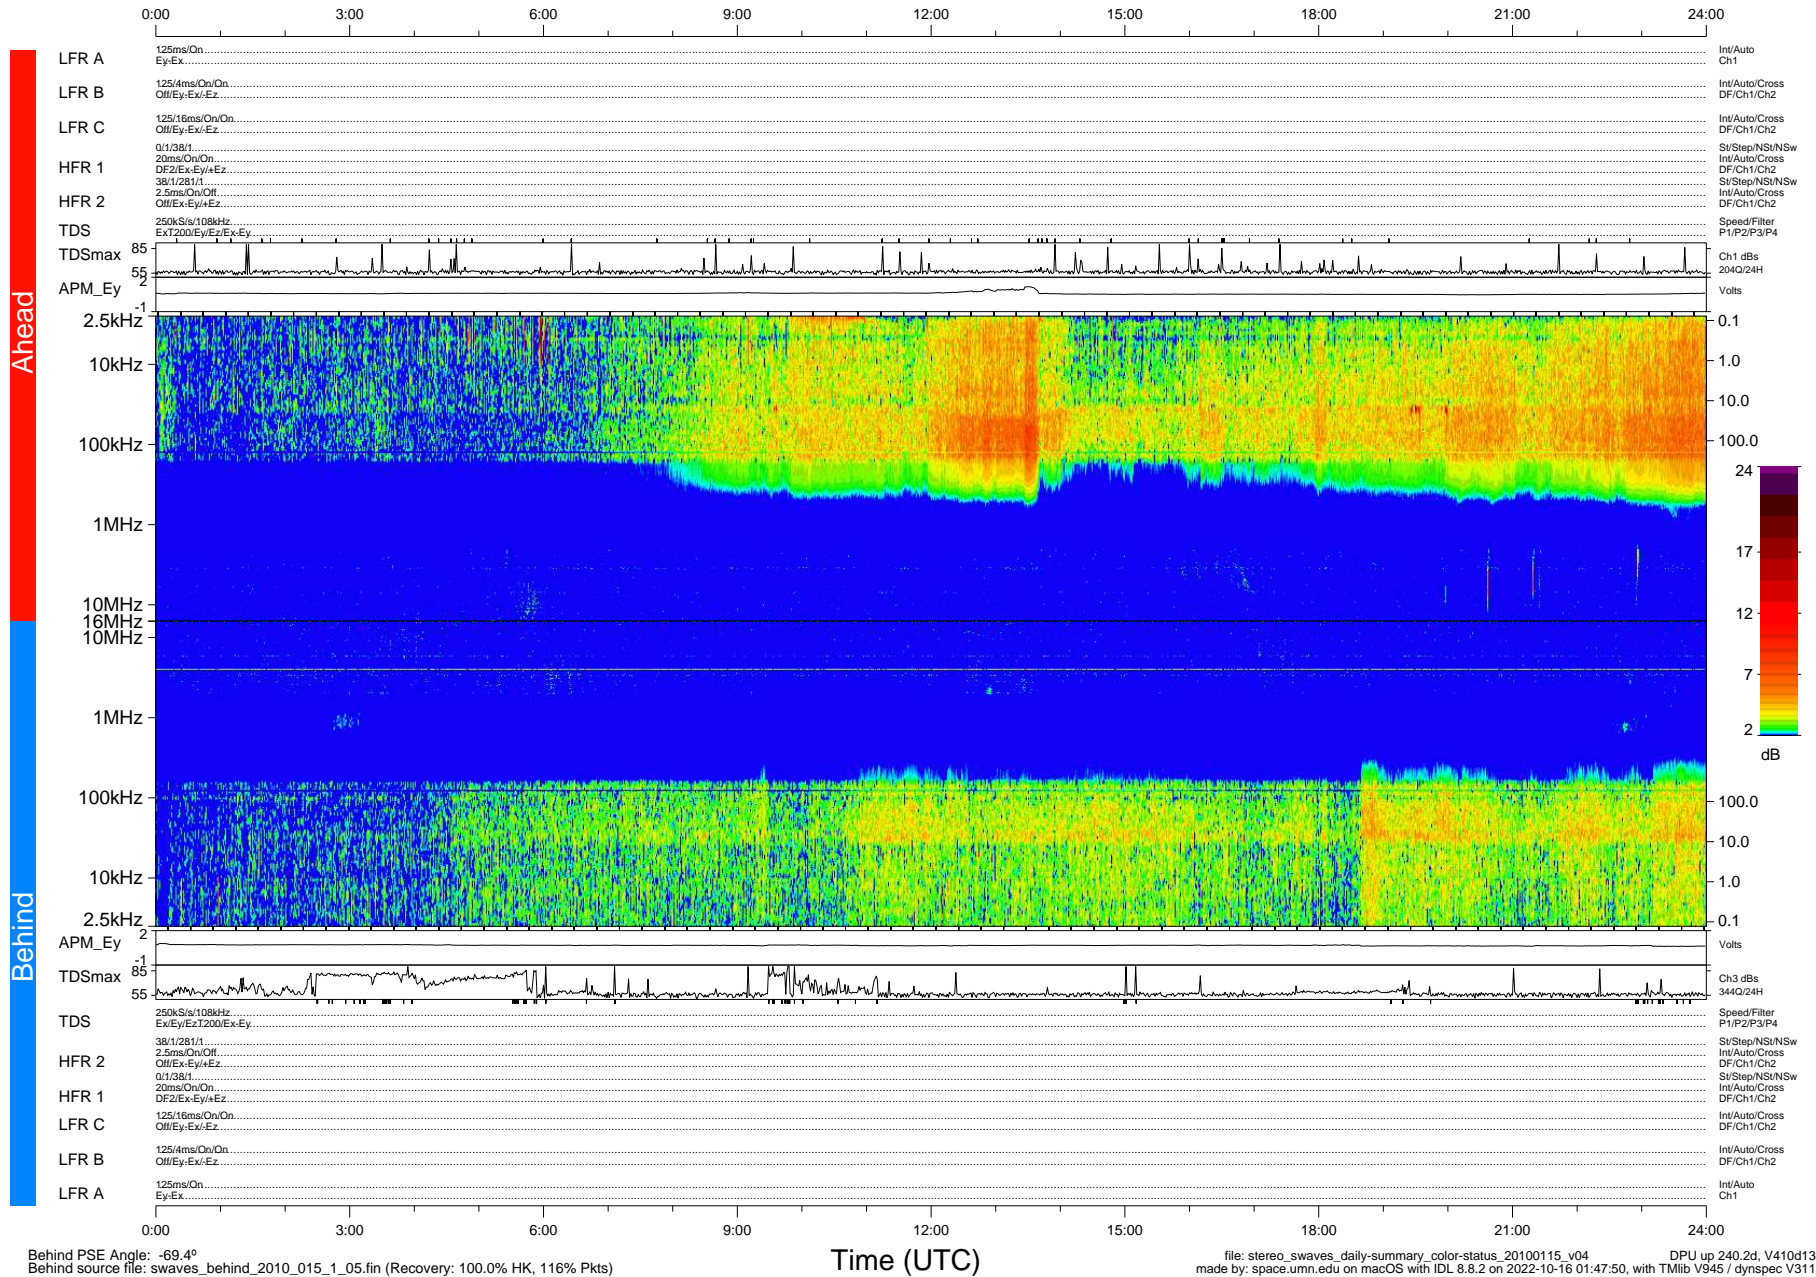

STEREO/WAVES Daily Summary - 15-Jan-2010 (DOY 015)

Ahead source file: swaves_ahead_2010_015_1_05.fin (Recovery: 100.0% HK, 96% Pkts)
Ahead PSE Angle: 64.3°

DPU up 164.4d, V410d12

Behind PSE Angle: -69.4°
Behind source file: swaves_behind_2010_015_1_05.fin (Recovery: 100.0% HK, 116% Pkts)

Time (UTC)