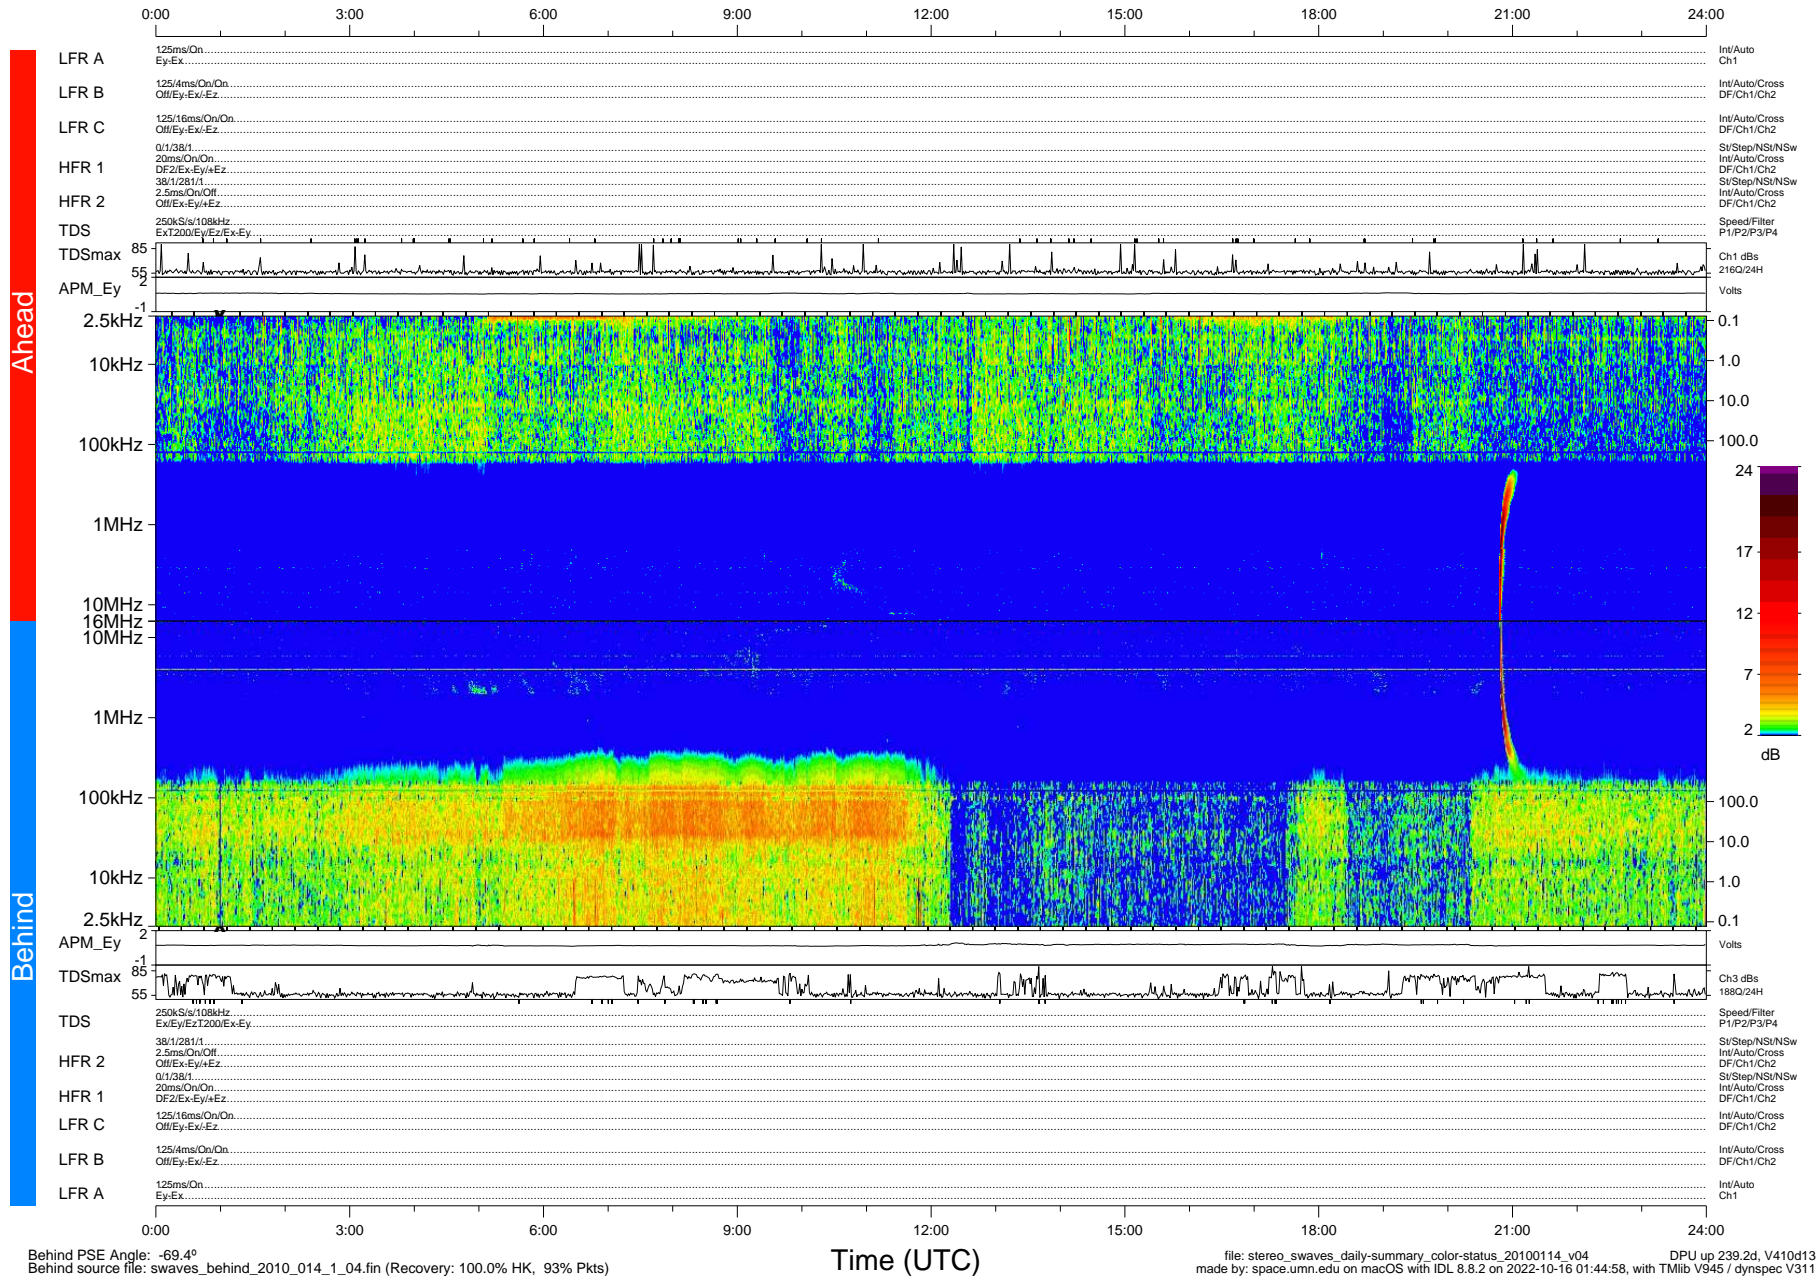

STEREO/WAVES Daily Summary - 14-Jan-2010 (DOY 014)

Ahead source file: swaves_ahead_2010_014_1_04.fin (Recovery: 100.0% HK, 97% Pkts)
Ahead PSE Angle: 64.3°

DPU up 163.4d, V410d12

Behind PSE Angle: -69.4°
Behind source file: swaves_behind_2010_014_1_04.fin (Recovery: 100.0% HK, 93% Pkts)

Time (UTC)