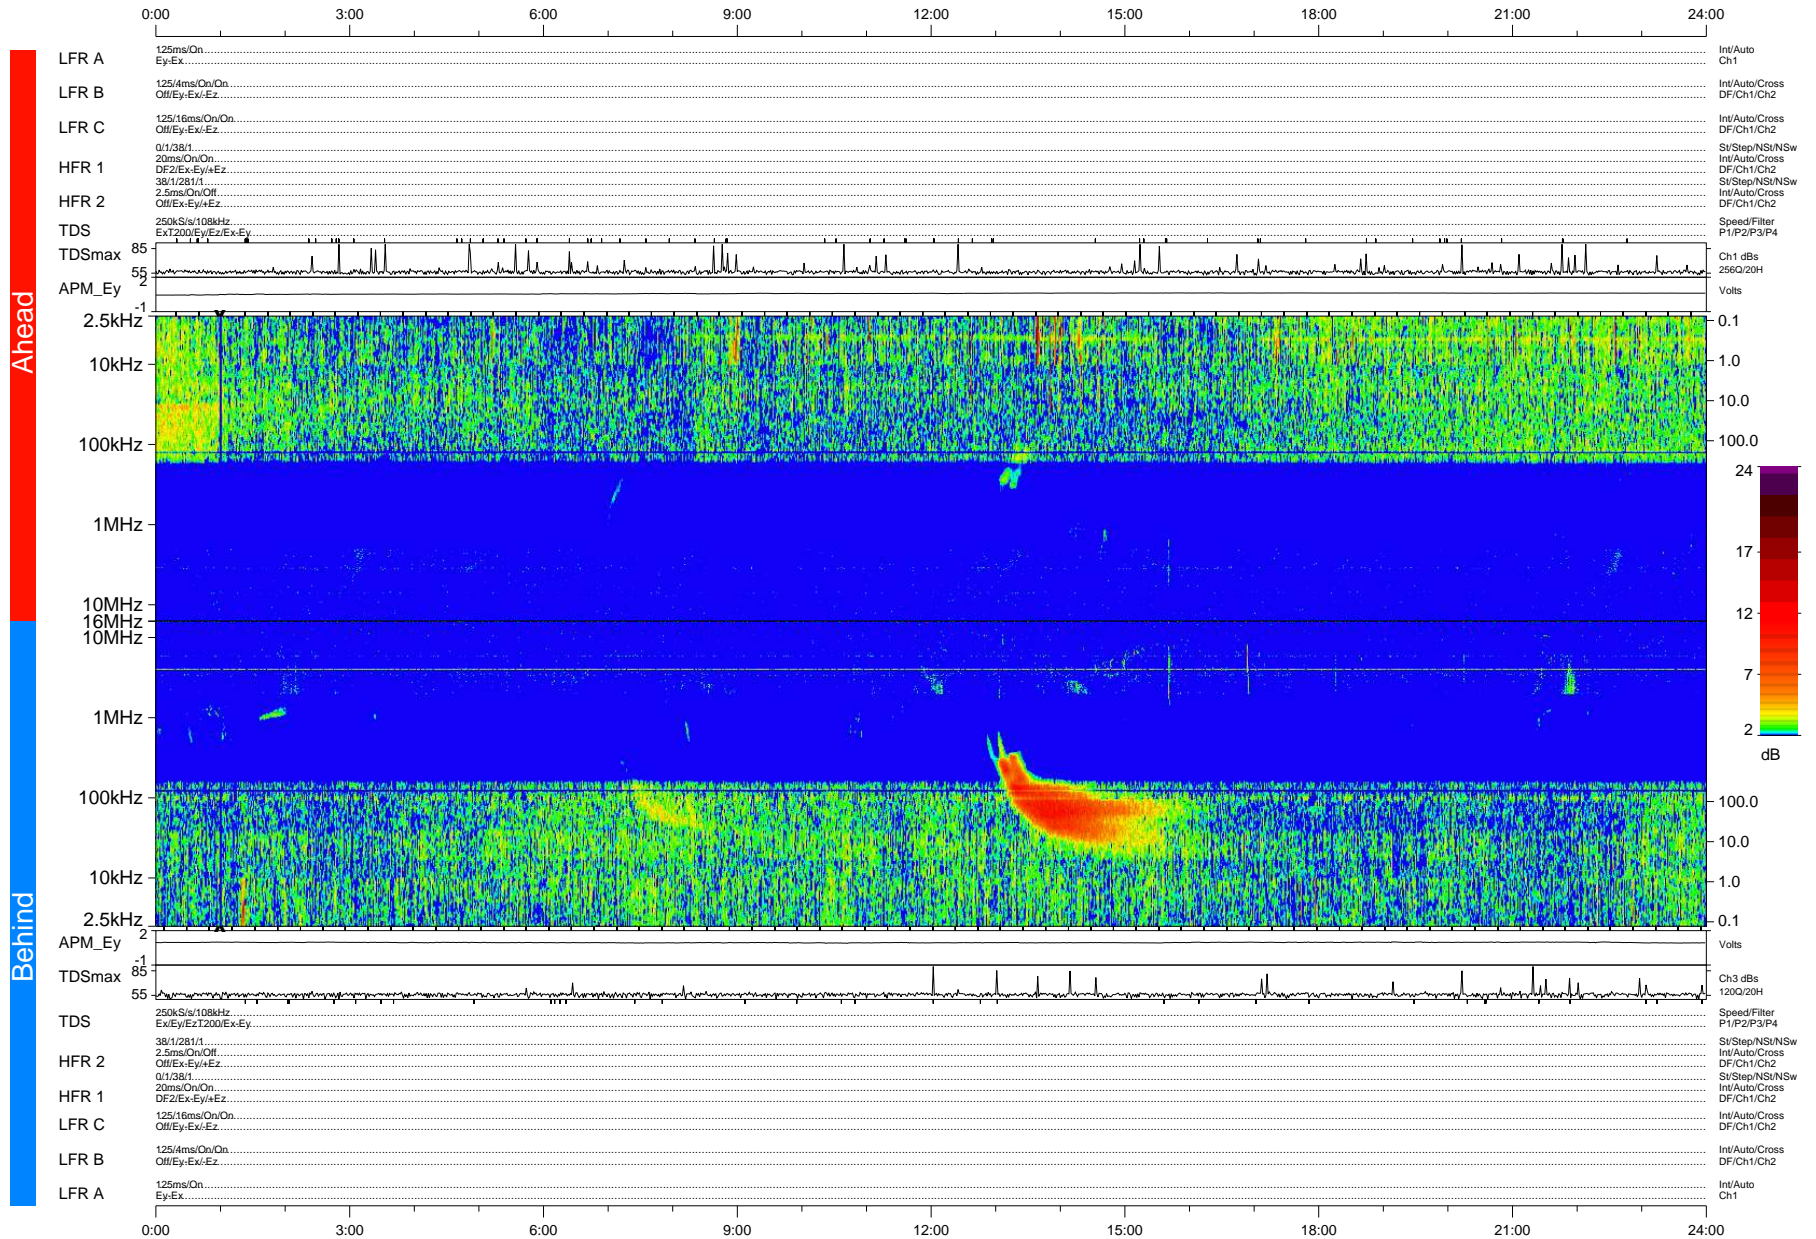

STEREO/WAVES Daily Summary - 12-Jan-2010 (DOY 012)

Ahead source file: swaves_ahead_2010_012_1_04.fin (Recovery: 100.0% HK, 103% Pkts)
Ahead PSE Angle: 64.2°

DPU up 161.4d, V410d12

Behind PSE Angle: -69.3°
Behind source file: swaves_behind_2010_012_1_04.fin (Recovery: 100.0% HK, 83% Pkts)

Time (UTC)