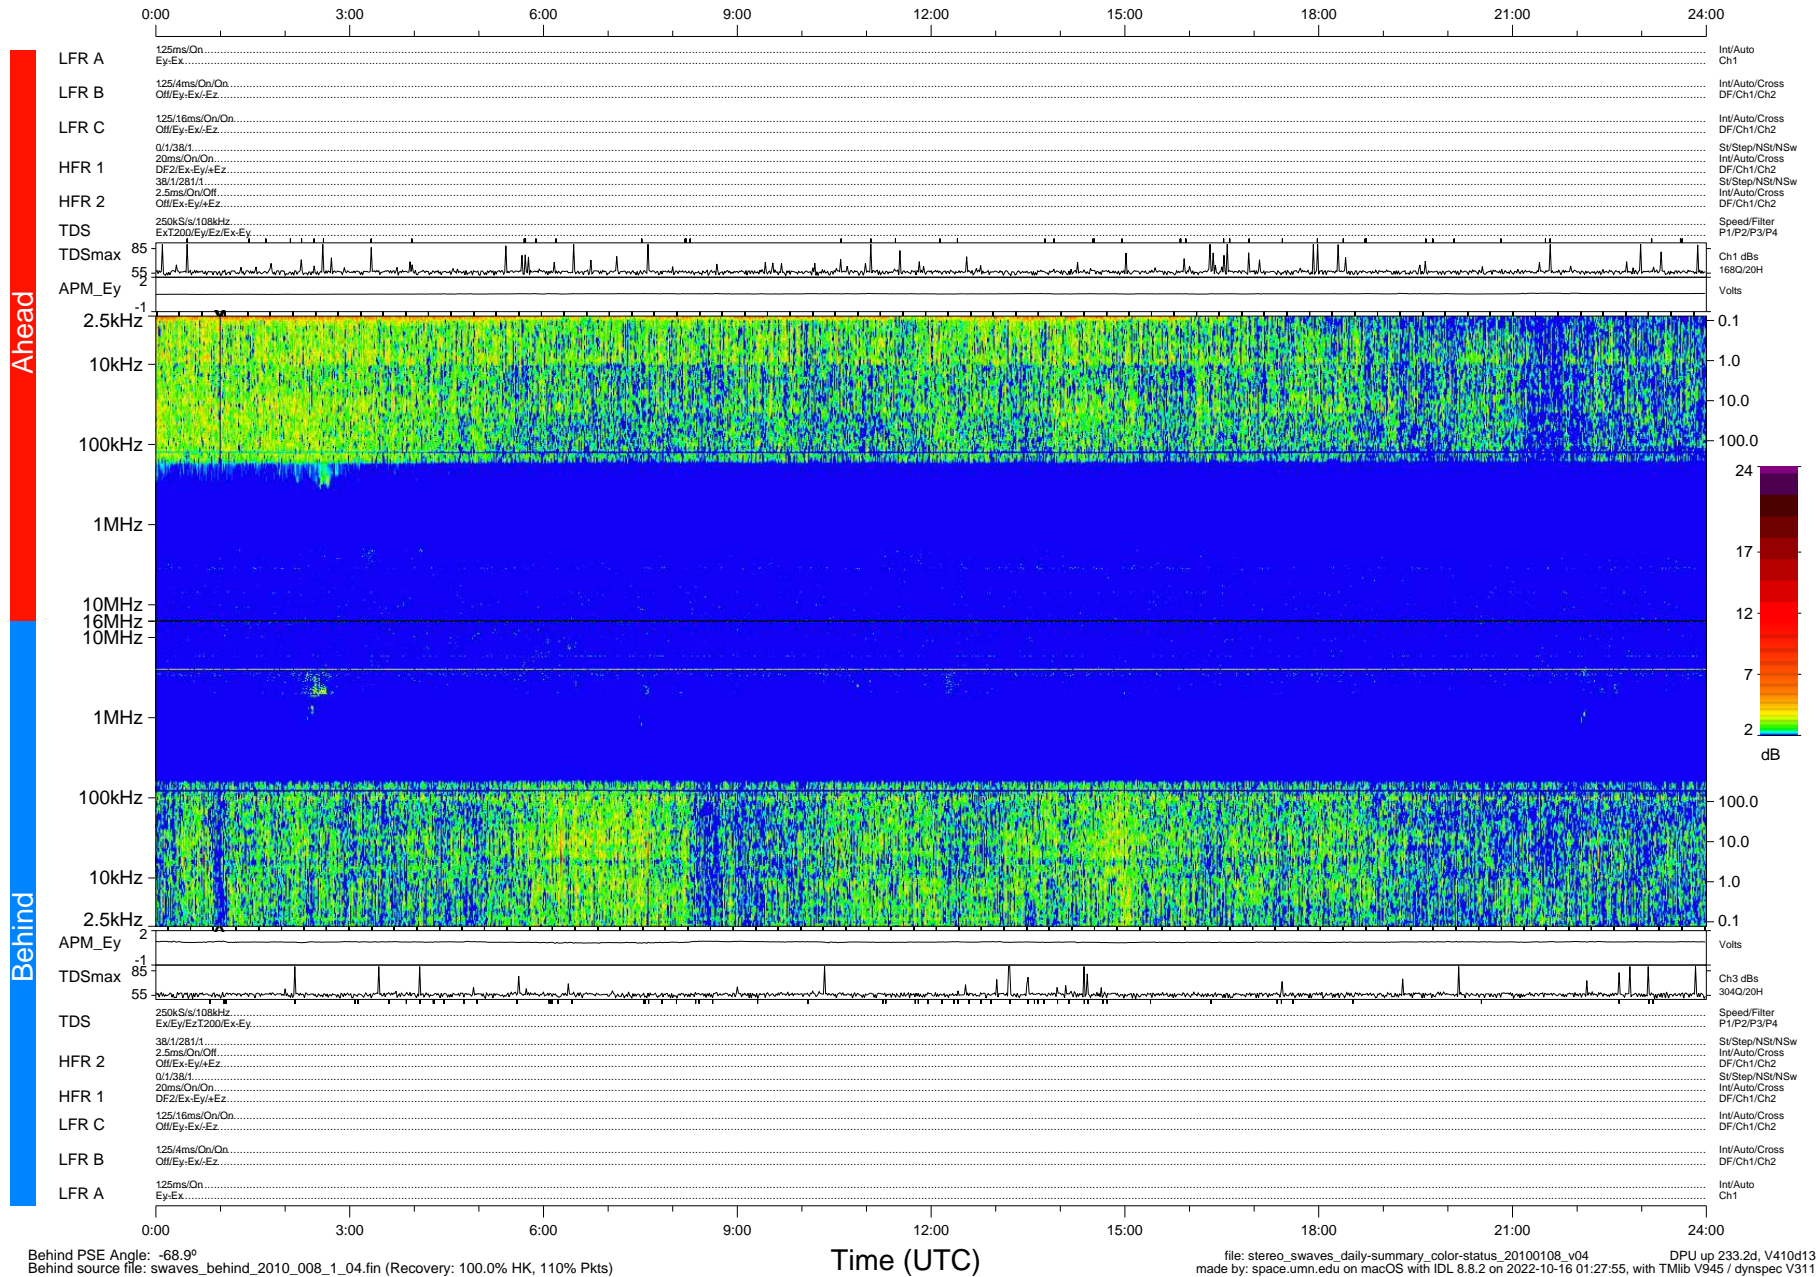

STEREO/WAVES Daily Summary - 08-Jan-2010 (DOY 008)

Ahead source file: swaves_ahead_2010_008_1_04.fin (Recovery: 100.0% HK, 90% Pkts)
Ahead PSE Angle: 64.1°

DPU up 157.4d, V410d12

Behind PSE Angle: -68.9°
Behind source file: swaves_behind_2010_008_1_04.fin (Recovery: 100.0% HK, 110% Pkts)

Time (UTC)