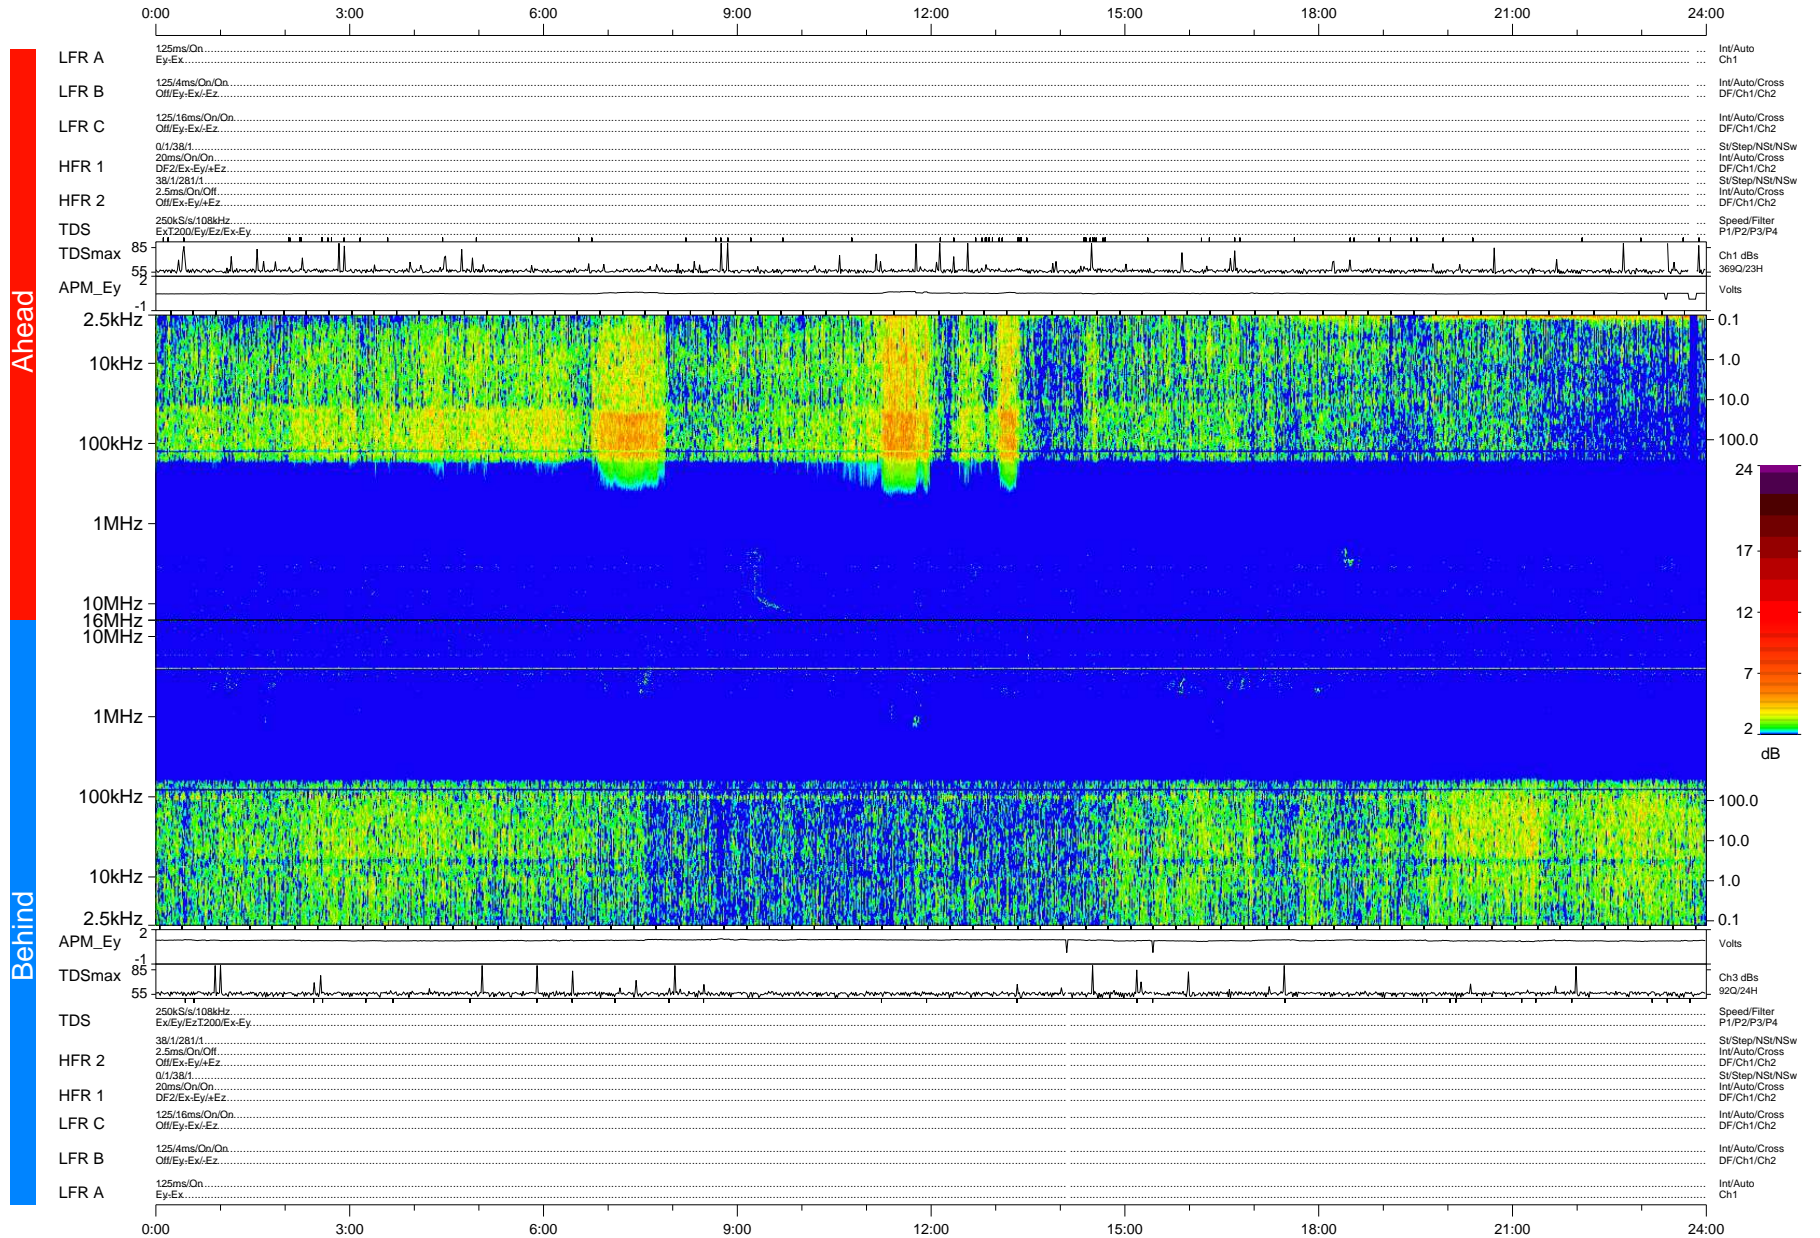

STEREO/WAVES Daily Summary - 07-Jan-2010 (DOY 007)

Ahead source file: swaves_ahead_2010_007_1_04.fin (Recovery: 99.4% HK, 120% Pkts)
Ahead PSE Angle: 64.1°

DPU up 156.4d, V410d12

Behind PSE Angle: -68.9°
Behind source file: swaves_behind_2010_007_1_04.fin (Recovery: 100.1% HK, 79% Pkts)

Time (UTC)