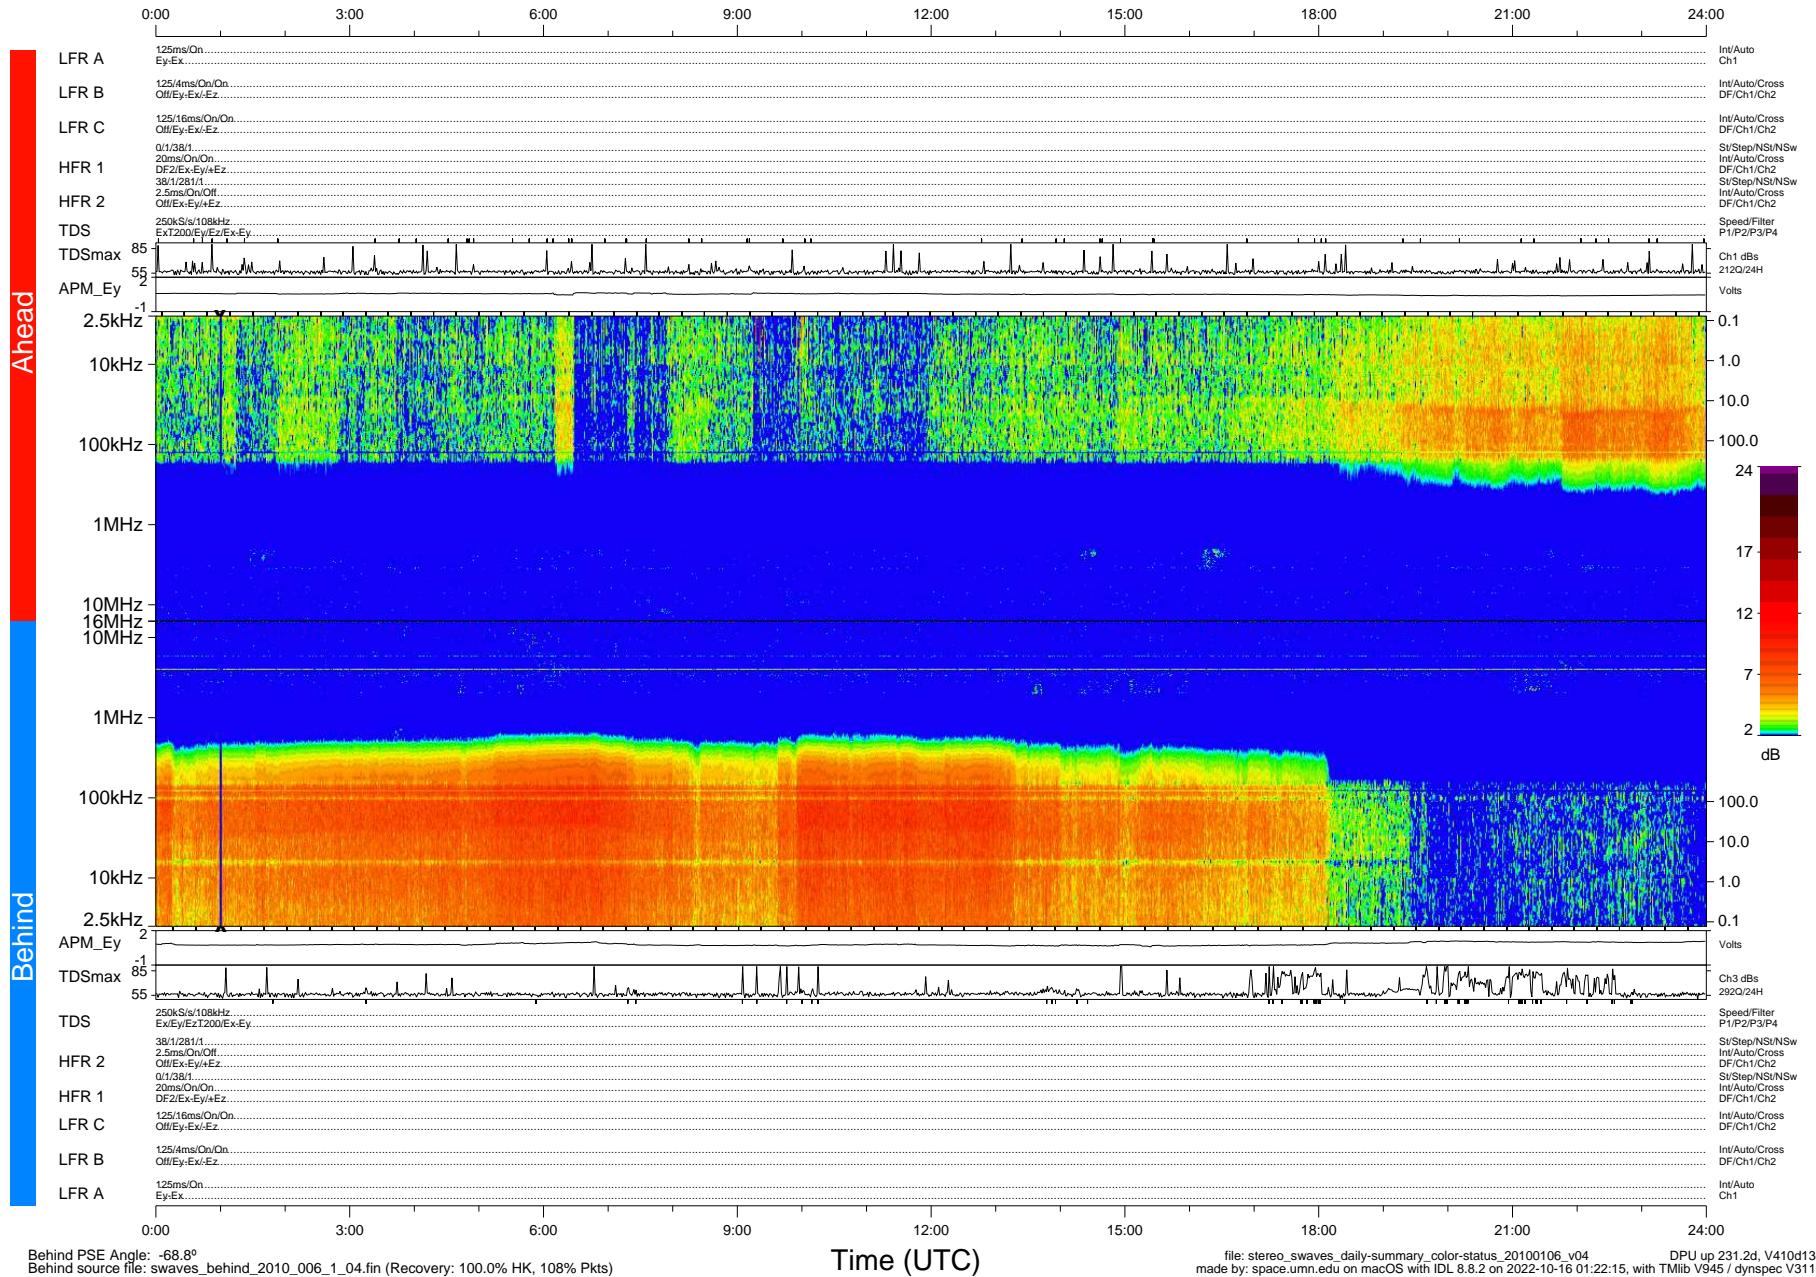

STEREO/WAVES Daily Summary - 06-Jan-2010 (DOY 006)

Ahead source file: swaves_ahead_2010_006_1_04.fin (Recovery: 100.0% HK, 97% Pkts)
Ahead PSE Angle: 64.1°

DPU up 155.4d, V410d12

Behind PSE Angle: -68.8°
Behind source file: swaves_behind_2010_006_1_04.fin (Recovery: 100.0% HK, 108% Pkts)