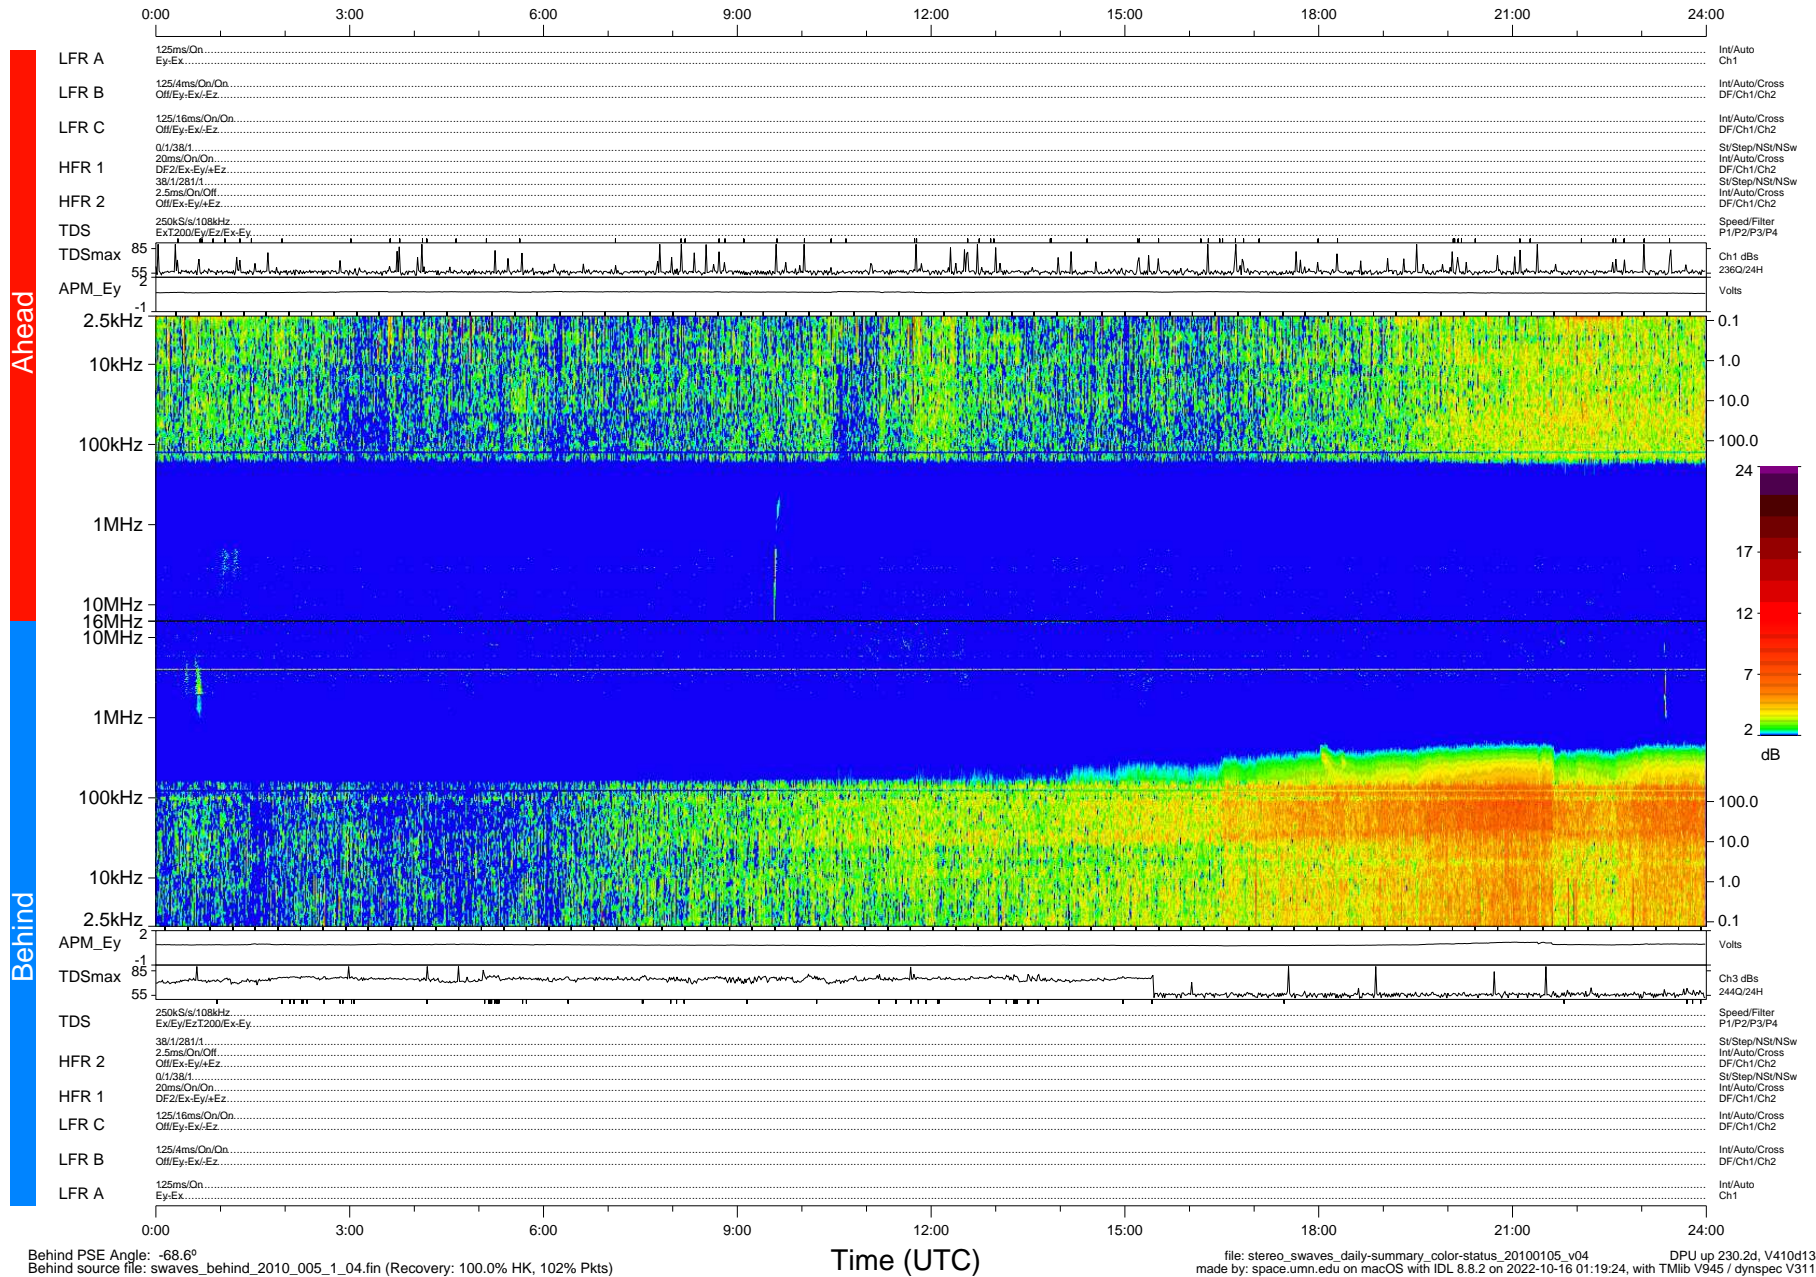

STEREO/WAVES Daily Summary - 05-Jan-2010 (DOY 005)

Ahead source file: swaves_ahead_2010_005_1_04.fin (Recovery: 100.0% HK, 100% Pkts)
Ahead PSE Angle: 64.1°

DPU up 154.4d, V410d12

Behind PSE Angle: -68.6°
Behind source file: swaves_behind_2010_005_1_04.fin (Recovery: 100.0% HK, 102% Pkts)