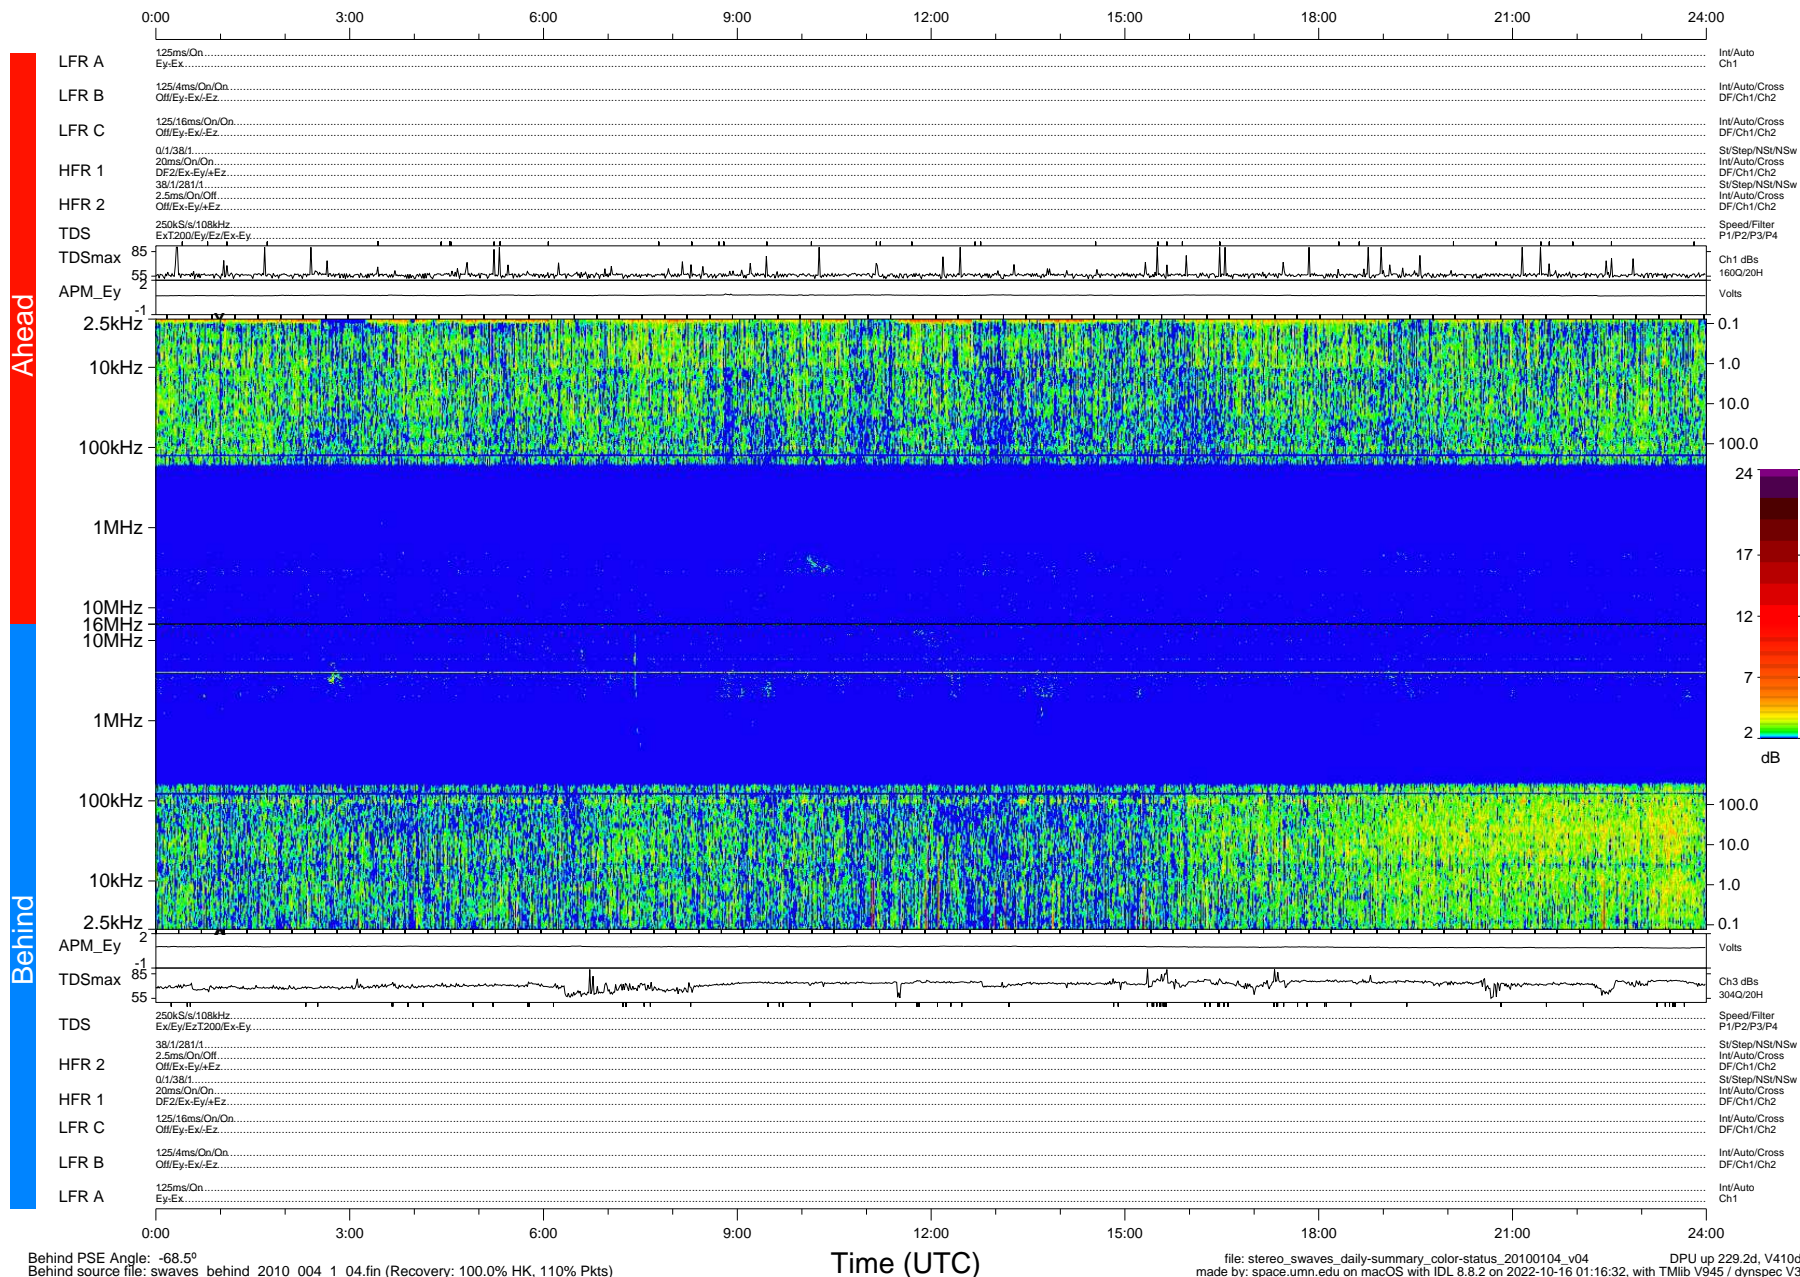

STEREO/WAVES Daily Summary - 04-Jan-2010 (DOY 004)

Ahead source file: swaves_ahead_2010_004_1_04.fin (Recovery: 100.0% HK, 89% Pkts)
Ahead PSE Angle: 64.1°

DPU up 153.4d, V410d12

Behind PSE Angle: -68.5°
Behind source file: swaves_behind_2010_004_1_04.fin (Recovery: 100.0% HK, 110% Pkts)

Time (UTC)